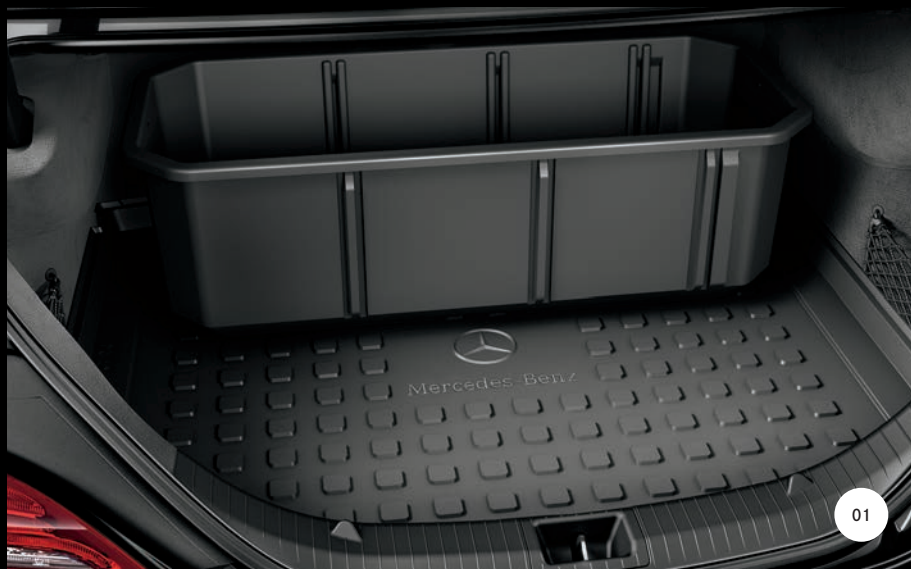

01 CARGO AREA TRAY AND CARGO BOX

Help protect the trunk carpeting with this tray featuring 2" sides. It's form-fitted from durable, easy-to-clean plastic. Up to two cargo boxes (all sold individually) fit in the tray. Movable dividers in each box help keep tall objects such as grocery bags upright.

02 REVERSIBLE CARGO MAT

A grippy side and a soft fabric side help protect your carpet and cargo. It can also be attached to the available load sill protector.