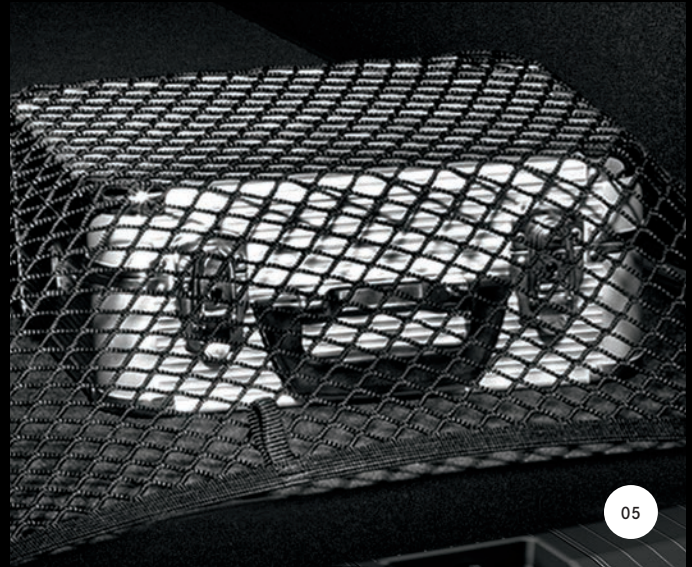

01 CARGO AREA TRAY AND CARGO BOX

Help protect the trunk carpeting with this tray featuring 2" sides. It's form-fitted from durable, easy-to-clean plastic. Up to two cargo boxes (all sold individually) fit in the tray. Movable dividers in each box help keep tall objects such as grocery bags upright.

02 REVERSIBLE CARGO MAT

A grippy side and a soft fabric side help protect your carpet and cargo. It can also be attached to the available load sill protector.

04

05

03 LOAD SILL PROTECTOR

Help protect the rear bumper and load sill from scratches. The black protector can be connected to the accessory cargo area tray or reversible mat (each item sold separately) with the included fastener strips. The sill protector folds up easily for storage.