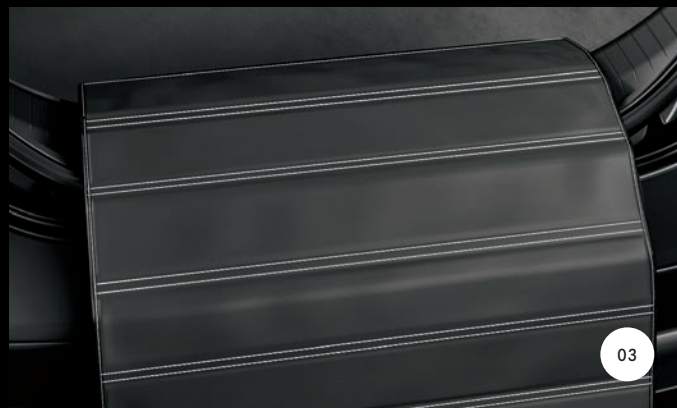

01 CARGO AREA TRAY AND CARGO BOX

Help protect the trunk carpeting with this tray featuring 2" sides. It's form-fitted from durable, easy-to-clean plastic. Up to two cargo boxes (all sold individually) fit in the tray. Movable dividers in each box help keep tall objects such as grocery bags upright.

02 REVERSIBLE CARGO MAT

A grippy side and a soft fabric side help protect your carpet and cargo. It can also be attached to the available load sill protector.