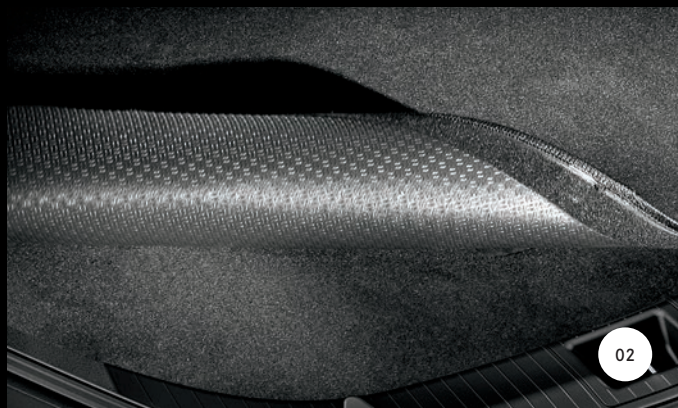

01 CARGO AREA TRAY AND CARGO BOX

Help protect the trunk carpeting with this tray featuring 2" sides. It's form-fitted from durable, easy-to-clean plastic. Up to two cargo boxes (all sold individually) fit in the tray. Movable dividers in each box help keep tall objects such as grocery bags upright.

02 REVERSIBLE CARGO MAT

A grippy side and a soft fabric side help protect your carpet and cargo. It can also be attached to the available load sill protector.