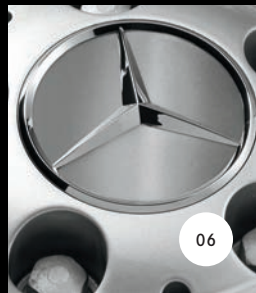

Wheel size: 7.5Jx18 ET52

Tire size: 225/40 R18 XL

A246 401 2202 7X44

**05 18" AMG®
MULTISPOKE WHEEL**

Finish: Black/
high-sheen perimeter

Wheel size: 7.5Jx18 ET52

Tire size: 225/40R18 XL

A176 401 0200 7X23

01 TIRE VALVE STEM CAPS

A perfect touch, these chrome-plated tire valve stem caps dress up any wheel. They're available in black, silver, blue Laurel, or AMG designs (each sold separately in sets of four).