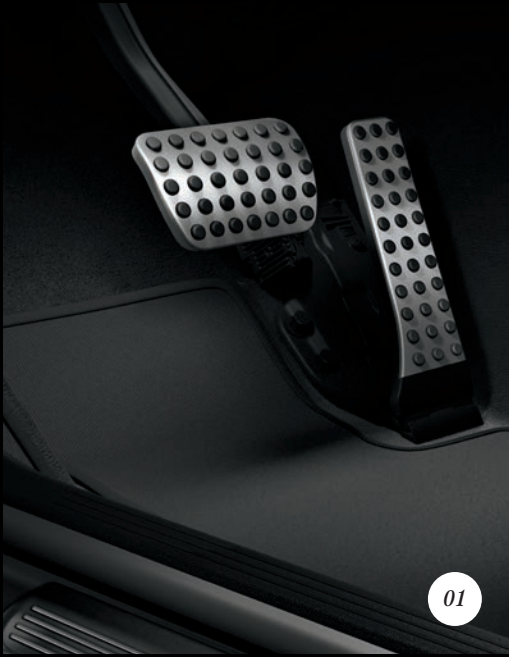

Special Velcro® fastening ensures secure hold at sides. Helps prevent items from sliding around under normal driving conditions. Very flexible.

04 *CARGO AREA TRAY AND CARGO BOX*

Help protect the trunk carpeting from spills and dirt with this large tray featuring 2" raised sides. It's form-fitted from durable, easy-to-clean plastic. Up to two cargo boxes (all sold individually) fit in the tray. Movable dividers in each box help keep tall objects such as grocery bags and bottles upright.

05 *CARGO NET*

Versatile and convenient, this nylon net helps you secure objects in the trunk of your C-Class Coupe. The net attaches easily to the tie-downs in the trunk using the included carabiners.