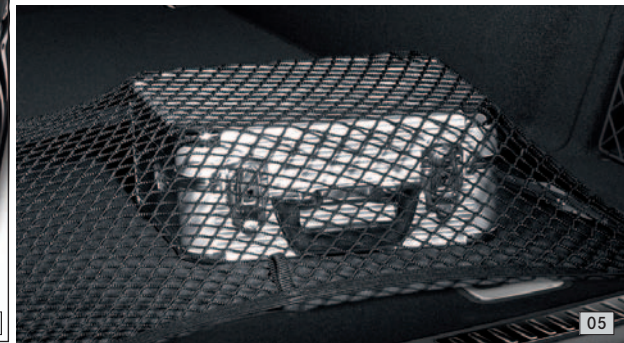

05 Cargo Nets, Floor, Loading Sill/Rear

Versatile and convenient, strong and durable nylon nets help you to secure objects in the back of your E-Class. Rear net may be attached to the loading sill. Each net is sold separately.