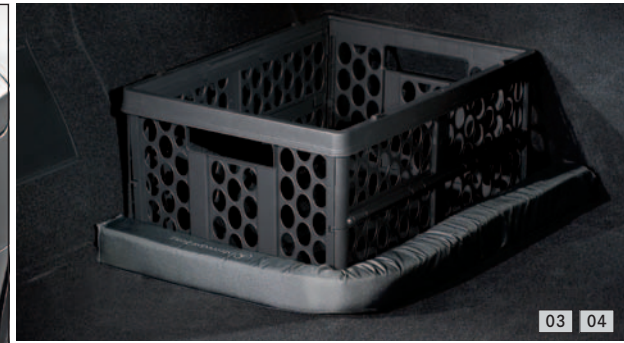

01 Cargo Area Tray & Cargo Box*

Protect the cargo area of your E-Class with this large tray with two-inch sides. Formed from durable, easy-to-clean plastic to fit your vehicle. Use up to two optional Cargo Boxes to support and keep in place tall objects, such as grocery bags. Cargo Box sold separately.

* Available for Coupe only.

02 Load Sill Protector

Protects bumper and load sill from scratches.

03 Collapsible Shopping Crate

Make your next trip to the market more convenient with this collapsible shopping crate. To save space, it folds flat when not in use. Dimensions folded: 2" x 13" x 18".

04 Flexible Cargo Stabilizer

This durable nylon and Velcro-clad piece of foam offers firm lateral hold and helps protect objects from sliding around under normal driving conditions. Measures 36" x 2" x 2".

05 Cargo Nets, Floor, Loading Sill/Rear

Versatile and convenient, strong and durable nylon nets help you to secure objects in the back of your E-Class. Rear net may be attached to the loading sill. Each net is sold separately.