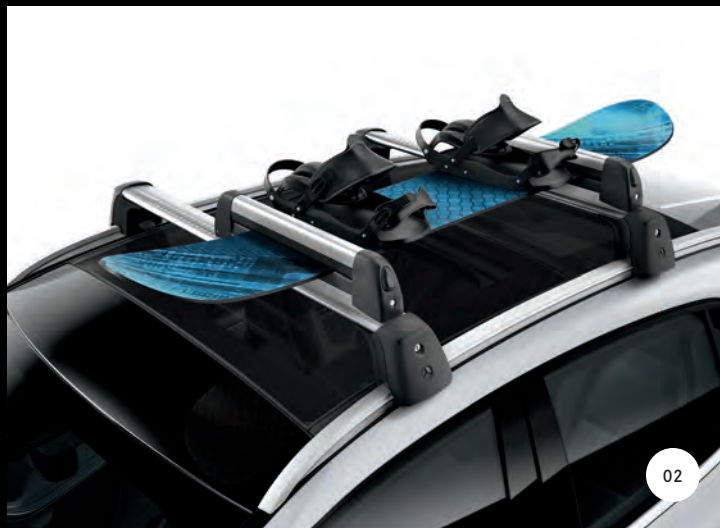

01 BICYCLE RACK

Extremely lightweight bicycle racks attach easily to the roof rack basic carrier (sold separately). The bikes can be mounted to the rack before or after it's fitted to the carrier. The support frame folds down when not in use to reduce aerodynamic drag, and up to three bicycle racks can be mounted to the carrier at one time (up to the roof's load capacity).

Racks are suitable for bikes with frame diameters of up to 98 mm (circular frame tubes) or 110 x 70 mm (oval tubes). Requires distance adapter.

Distance adapter for bicycle rack (not shown). This easily fitted element is required for attaching the bicycle racks to the basic carrier bars.

02 STANDARD SKI AND SNOWBOARD RACK

Carry up to four pairs of skis or up to two snowboards by attaching the standard-size rack to the accessory basic carrier (sold separately). A pull-out function allows easier loading and unloading without reaching across the roof.

03 DELUXE SKI AND SNOWBOARD RACK

Also available is a deluxe rack that can carry up to six pairs of skis or four snowboards. Its pull-out design offers the same security and ease of use as the larger version.