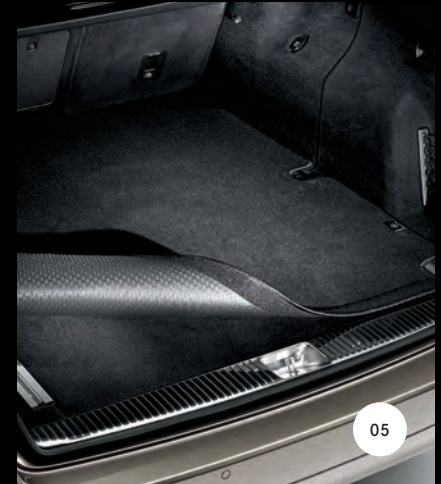

## 05 REVERSIBLE CARGO MAT

This antislip mat pulls double duty to protect the cargo-area carpet, with a grippy side and a soft fabric side. It's constructed from durable polyester, and can be connected to the available load sill protector.