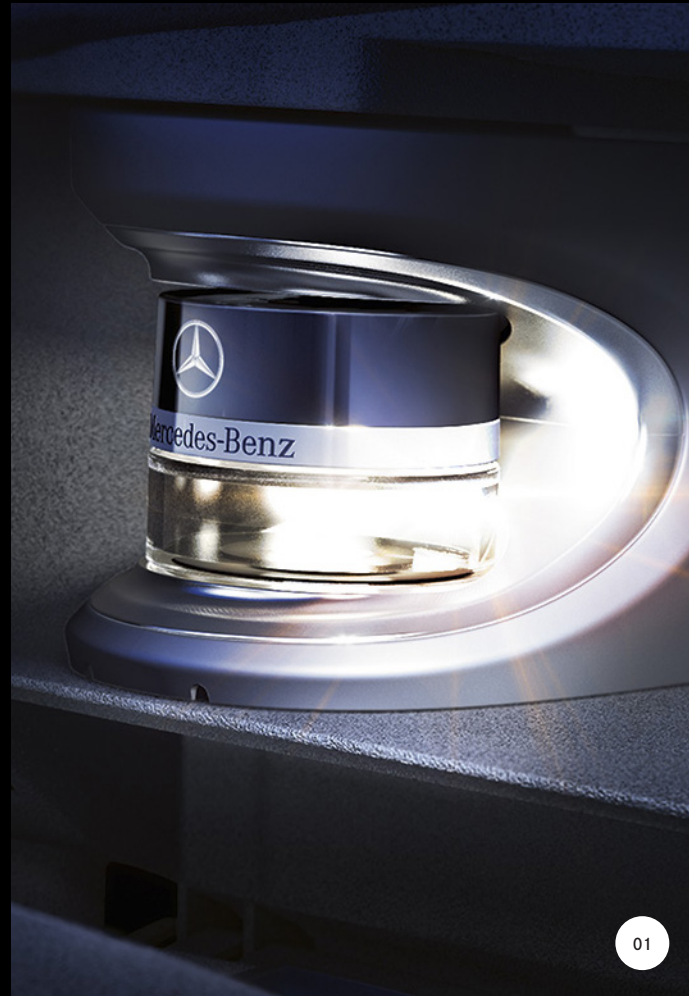

01 CABIN ATOMIZER FRAGRANCES

Five distinctive aromas are available for the innovative cabin fragrance atomizer that's optional on the 2016 GLC. Each comes in its own elegant glass vial that's alluringly backlit by LED illumination when placed into its receptacle in the glovebox. Four scent "moods" are each sold separately.

DOWNTOWN MOOD

Soft yet sensual: floral, musk and summer orchard fruit.

FREESIDE MOOD

Welcoming: citrus, fresh flowers, tea leaf, cedar and patchouli.

NIGHTLIFE MOOD

Warm and woody: leather, cardamom and pink pepper.

SPORTS MOOD

Natural and refreshing: lime tree blossom, melon, magnolia, violet.