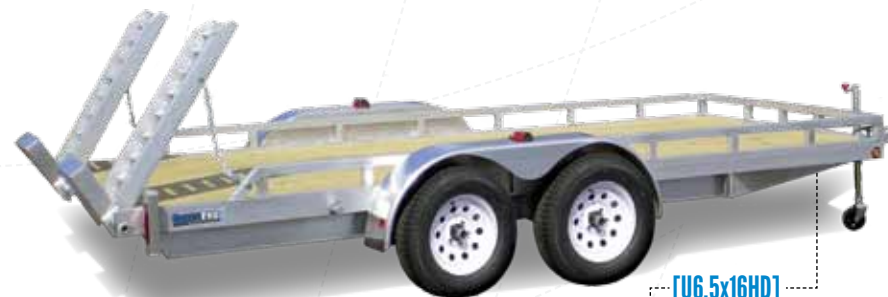

WARRANTY

4 Year Limited Warranty

[U6.5x16HD]

*Shown w/ Standard Equipment

UTILITY [HEAVY DUTY]

NOTES