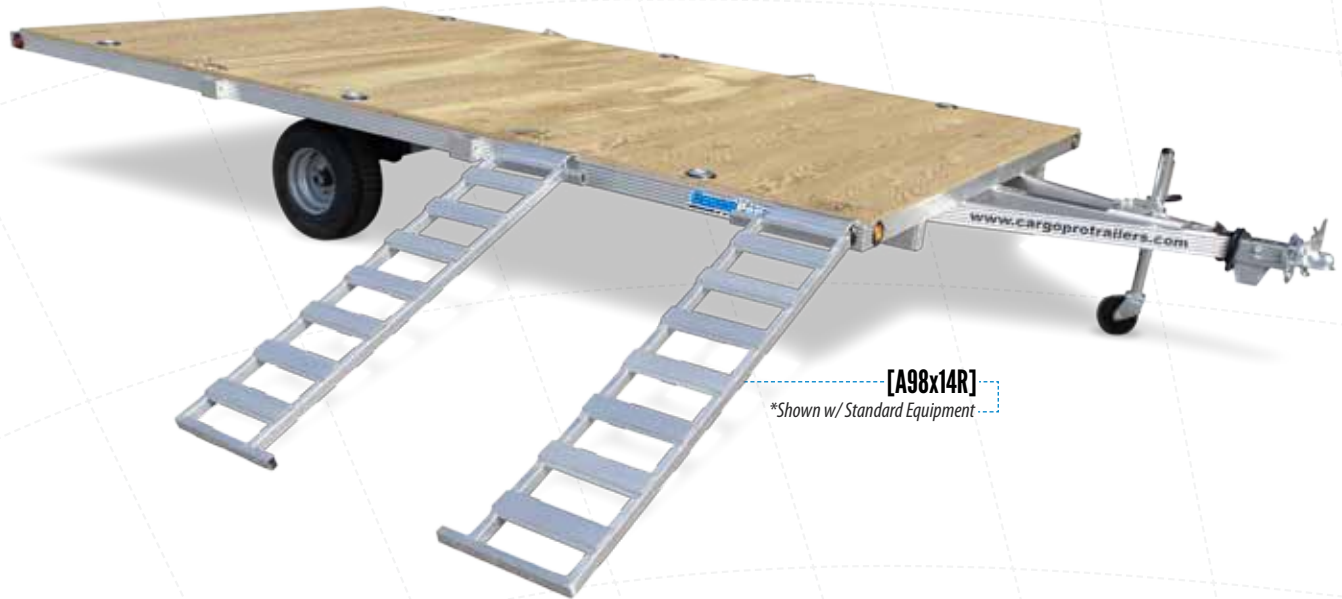

[A98x14R]

*Shown w/ Standard Equipment

NOTES