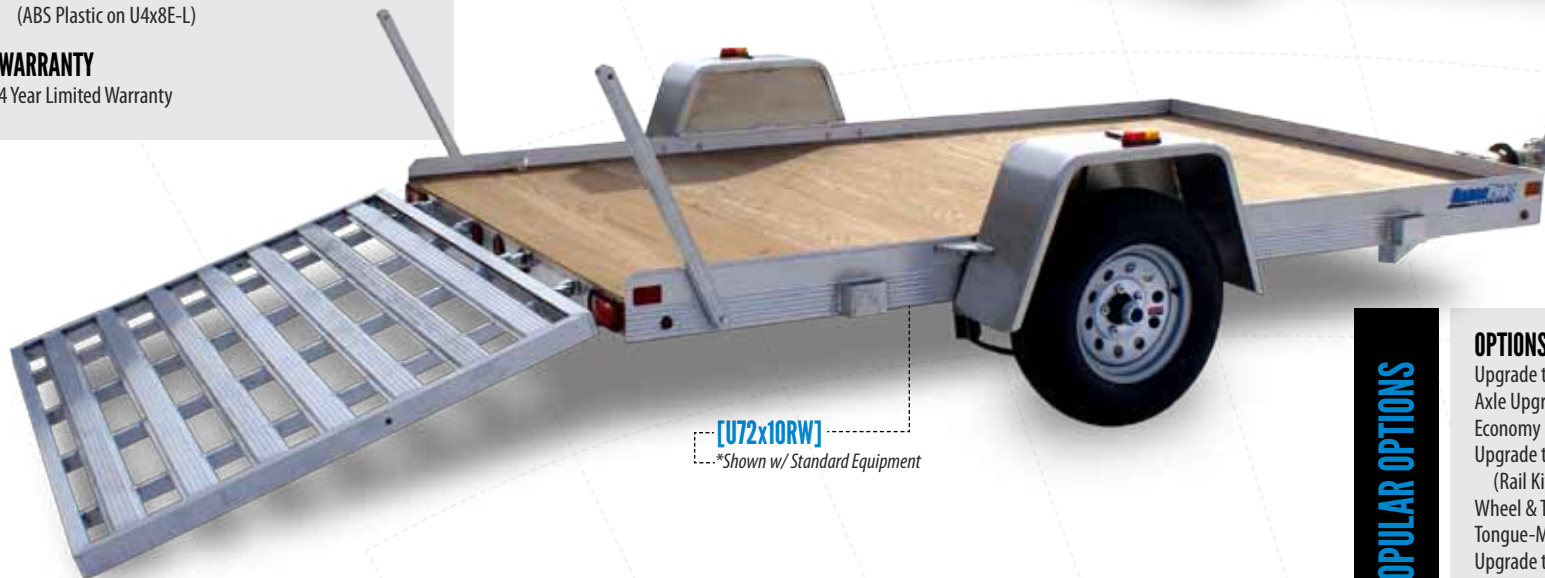

[U72x10RW]

*Shown w/ Standard Equipment

POPULAR OPTIONS

OPTIONS

- Upgrade to Bi-Fold Rear Ramp
- Axle Upgrades
- Economy Rail Kit
- Upgrade to Diamond Plate Sides (Rail Kit Required)
- Wheel & Tire Upgrades
- Tongue-Mounted Spare Tire Carrier
- Upgrade to Bullet LED Lighting
- Wheel Jack
- Surface-Mount or Recessed D-Rings

NOTES