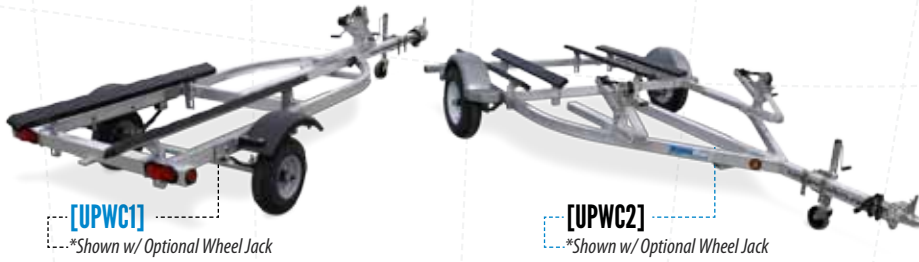

[UPWC1]
*Shown w/ Optional Wheel Jack

[UPWC2]
*Shown w/ Optional Wheel Jack

STANDARD FEATURES

CONSTRUCTION
All Aluminum Box Tube Framework
Torsion Ride Idler Axle
12" Radial Tires
5/4" Pressure Treated Decking

Manual Winch w/ 18" Post
Rear Roller w/ Bearings
5x Tie Down Points per Side / 2x Tie Down Points Front

WARRANTY
1 Year Limited Warranty