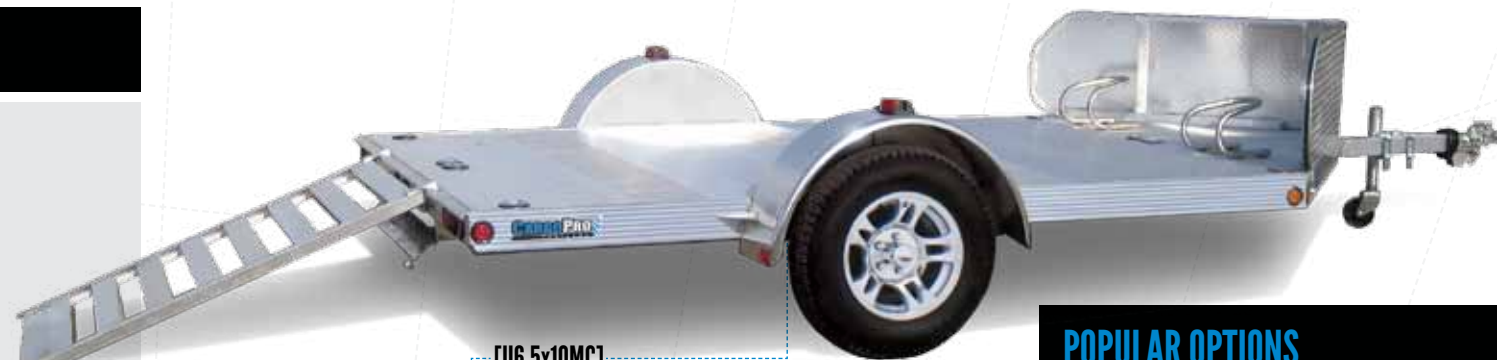

OPEN [MOTORCYCLE]

STANDARD FEATURES

CONSTRUCTION

All Aluminum Box-Tube Framework
Torsion Ride Axles
Aluminum Spoke Wheels

EXTERIOR

Removable 18" Diamond Plate Stoneguard
Extruded Aluminum Decking
Heavy Duty Pull-Out Aluminum Ramp
Surface-Mounted Wheel Chock(s) & D-Rings
Recessed Rubber-Mounted Lighting
Wheel Jack

WARRANTY

4-Year Limited Warranty

[U6.5x10MC]
*Shown w/ Standard Equipment

POPULAR OPTIONS

OPTIONS

Upgrade to Integrated Rear Ramp
Spare Tire and/or Spare Tire Carrier
Stabilizer Jacks