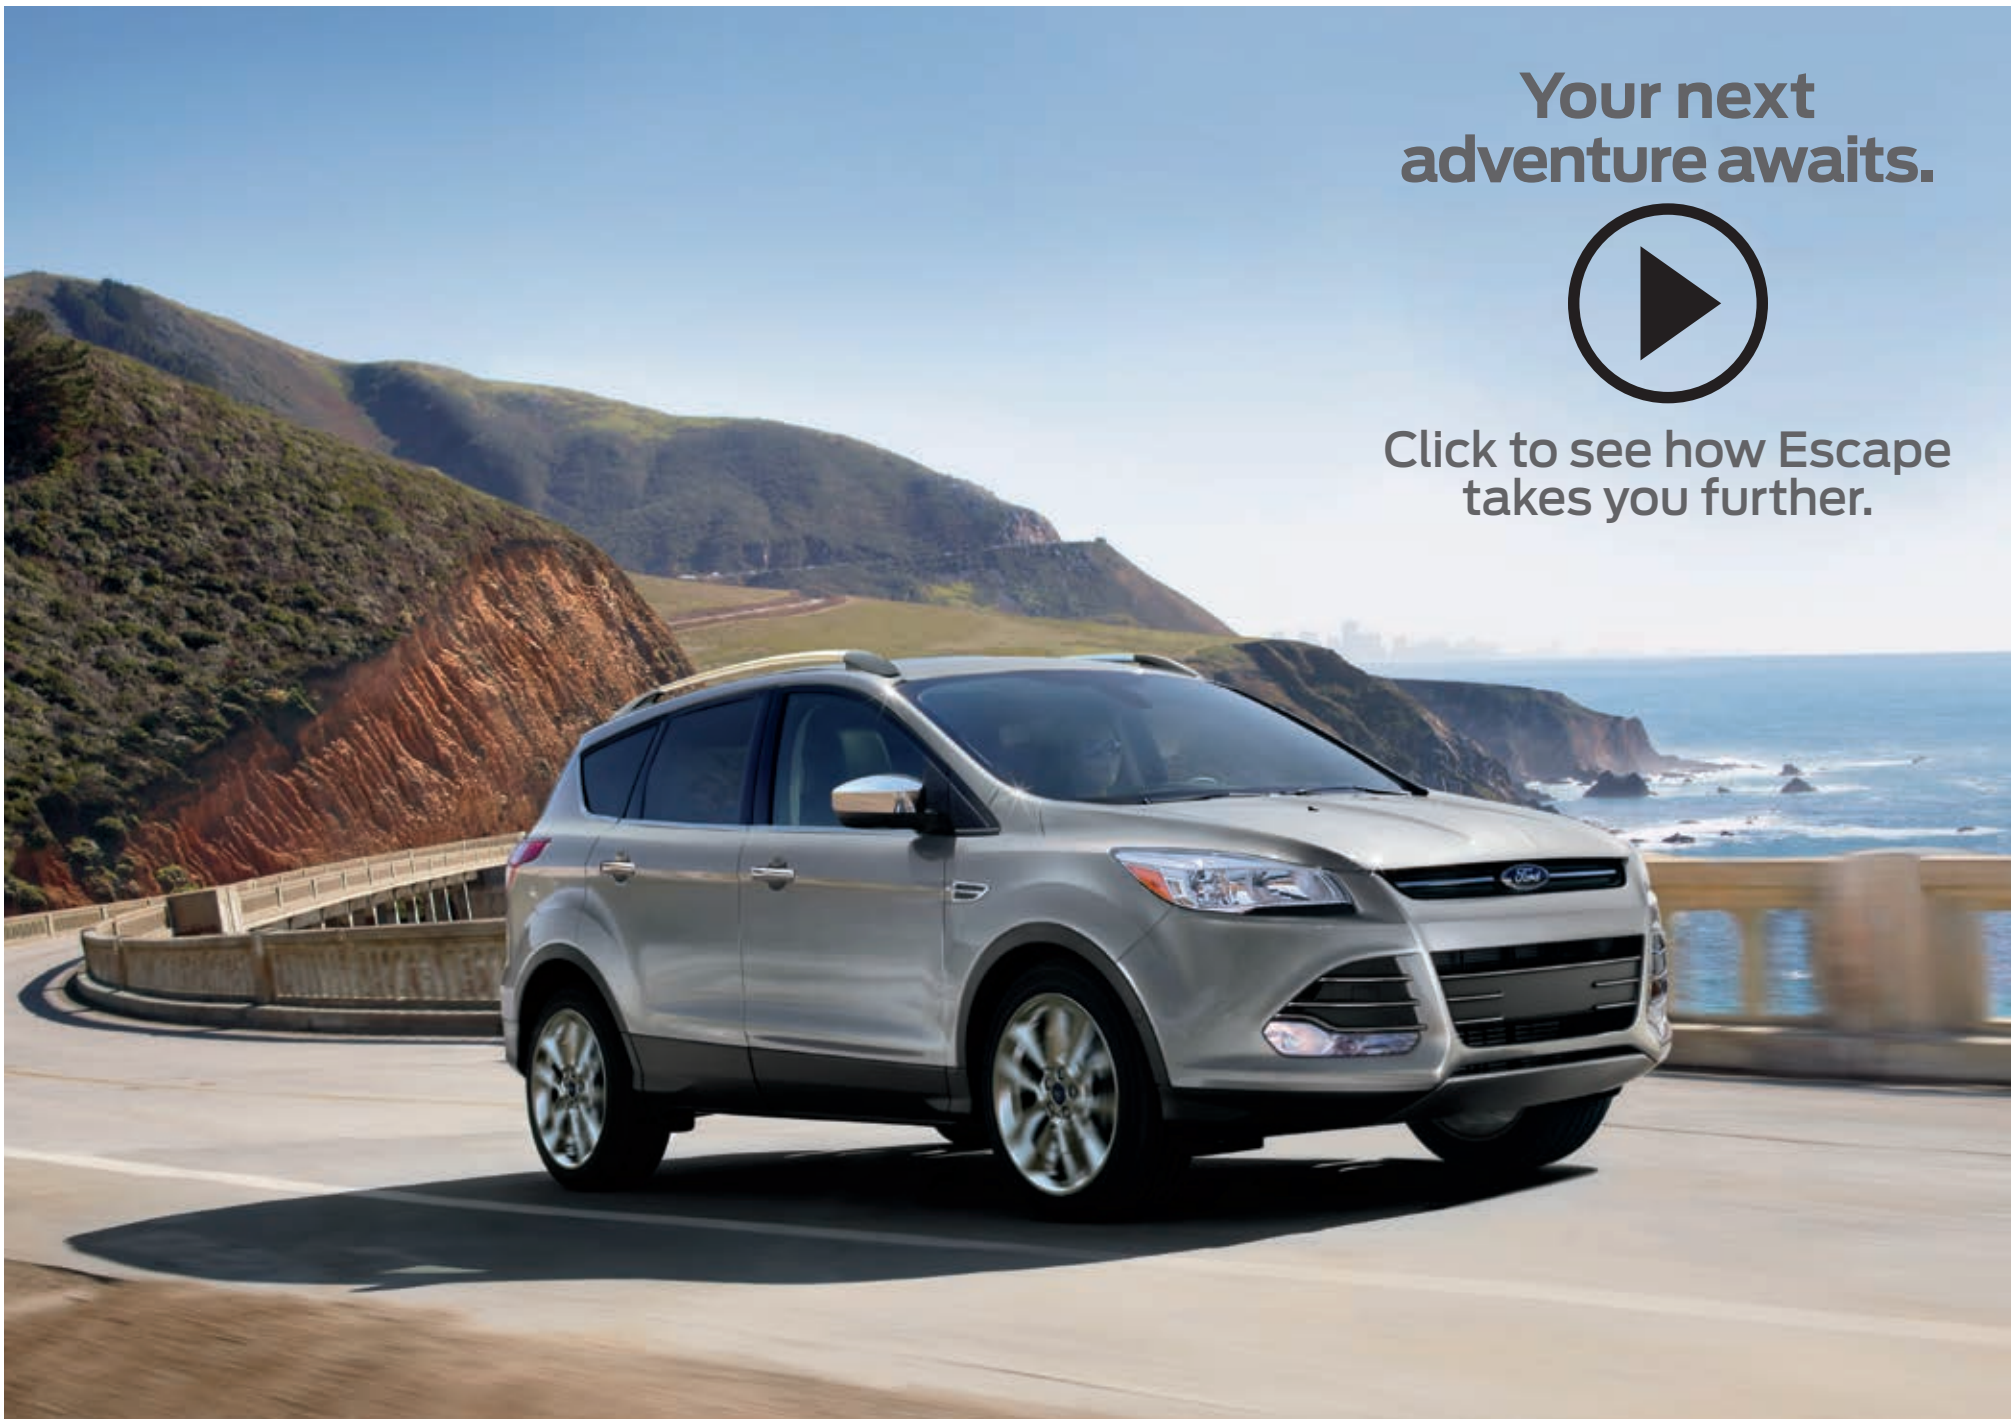

Your next
adventure awaits.

Click to see how Escape
takes you further.

SE. Ingot Silver. Chrome Package. Available equipment.

2015 **ESCAPE**
ford.com