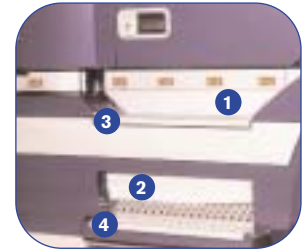

1 TOP FRONT KICK PANEL

PART # 85104867

Protects painted finish from everyday wear and tear of entering into the truck. (sold as pairs)

2 LOWER FRONT STEP INSERT

Protects painted finish from everyday wear and tear of entering into the truck. (sold as pairs)