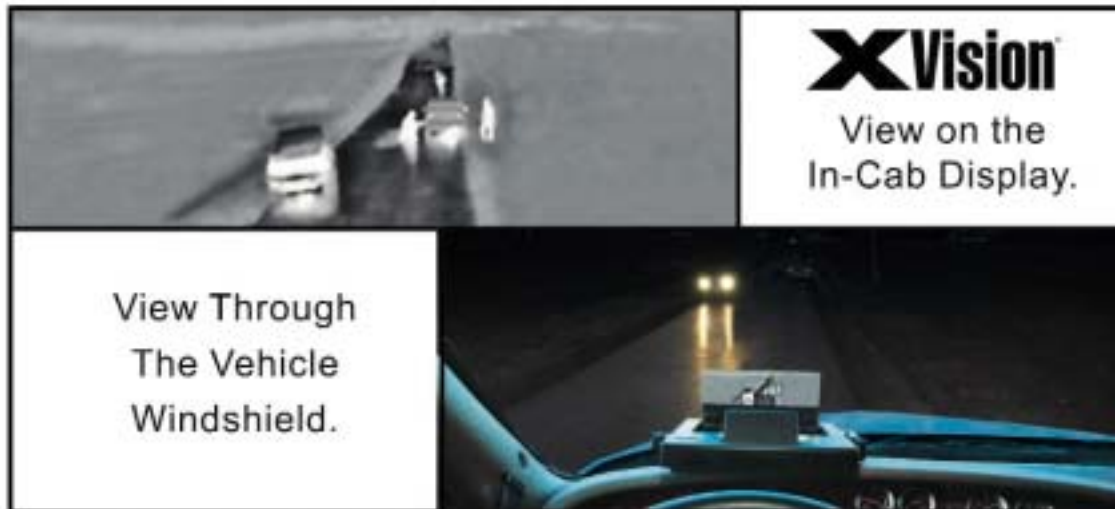

Bendix® XVision®

See what you've been missing

The XVision real-time, black & white thermal image as seen on the in-cab display unit.
Approximate display size is 2" H x 5.6" W

Bendix XVision, the first and only visual collision avoidance aid for commercial vehicles, restores daytime-like visibility to nighttime driving. XVision lets drivers see five times farther than with their regular headlights, giving them an extra 11* seconds to safely steer or stop their vehicle and avoid collisions caused by the unexpected.