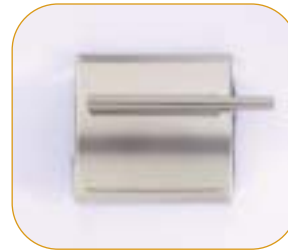

QUARTER FENDER TOP FLAPS

Black rubber quarter fender flap with Volvo logo

PART # 8079996

Black plastic quarter fender flap with Volvo logo

PART # 3966566

Plain black plastic quarter fender flap

PART # 3966567

Plain white plastic quarter fender flap

PART # 3133721