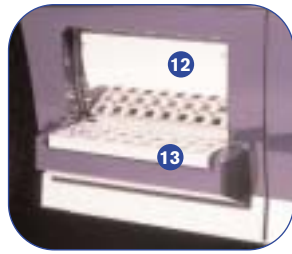

REAR STEP INSERT 12

Enhances rear step with great looking stainless trim. (all pieces sold as pairs)

PART # 85104887

REAR STEP TRIM 13

Attaches to edge of the step for great looks, pieces sold in sets for 4 steps.

PART # 85104888