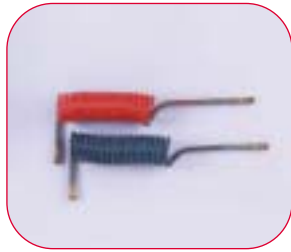

COILED AIR HOSES

12' working length red and blue coiled air set

PART # 3099156

15' working length red and blue coiled air set

PART # 3099157

ELECTRIC CORDS

12' working length electric coiled cable with six 14 gauge wires and one 12 gauge wire

PART # 1093461

15' working length electric coiled cable with six 14 gauge wires and one 12 gauge wire

PART # 3093489

12' working length ABS electric coiled cable with four 12 gauge wires, two 10 gauge and one 8 gauge wire

PART # 3093492

15' working length ABS electric coiled cable with four 12 gauge wires, two 10 gauge and one 8 gauge wire

PART # 3093491