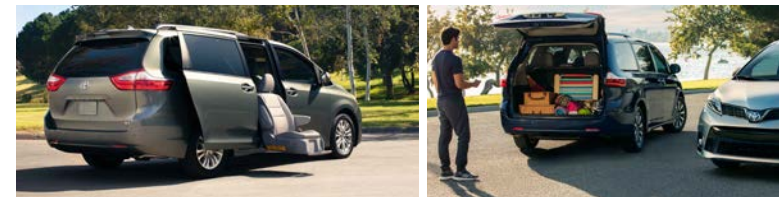

Smart protection against those everyday mishaps.

toyota.com/accessories