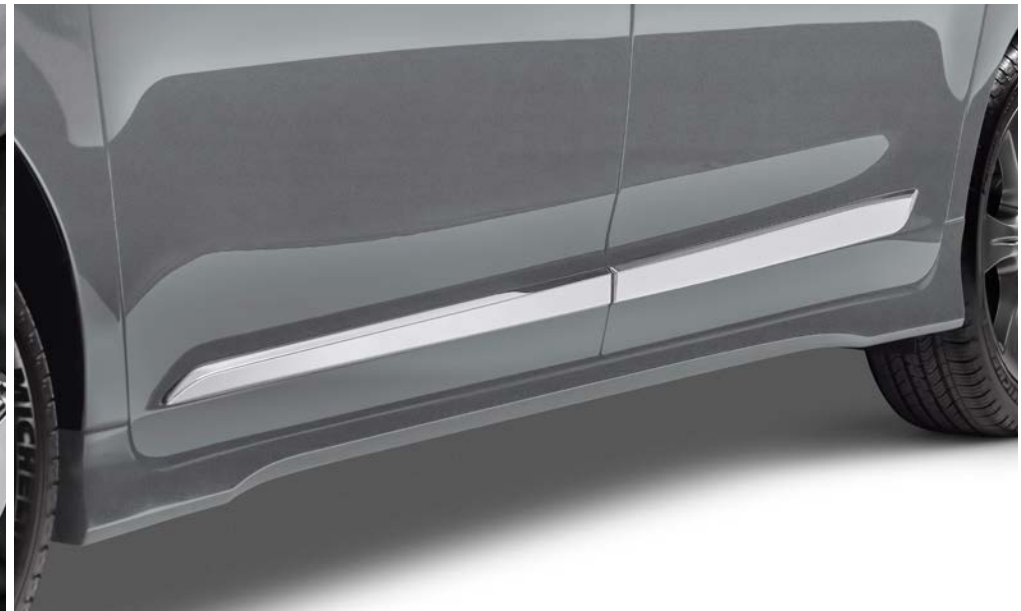

- Multiple film layers of durable, nearly invisible urethane help provide protection and resist discoloration
- Designed for specific sections of the vehicle that are most prone to chipping
- Available in two separate kits: hood and fenders and front bumper (each sold separately)