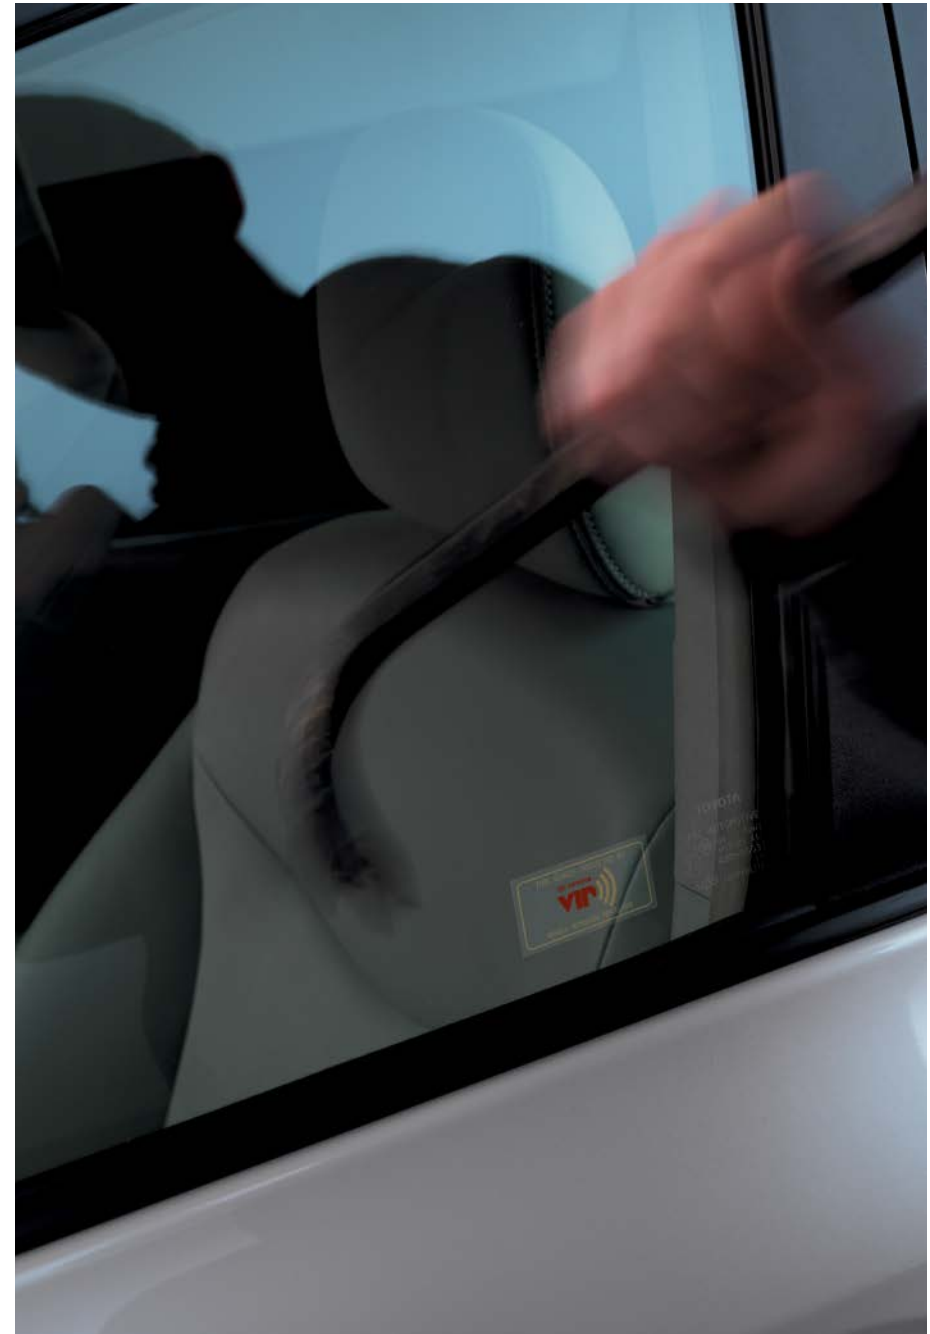

toyota.com/accessories

Security System

When it comes to peace of mind, the security system is the ideal addition.

- Integrates with the remote keyless entry system—no need for an additional remote
- Automatic rearming, door-ajar warning, interior light activation, panic alarm, rolling code technology and disabling of the starter
- Includes glass breakage sensor (GBS) with a highly sensitive microphone that detects the sound frequency of an object striking on glass or glass breakage
- Alarm activates when someone tries to force open a door or glass is broken