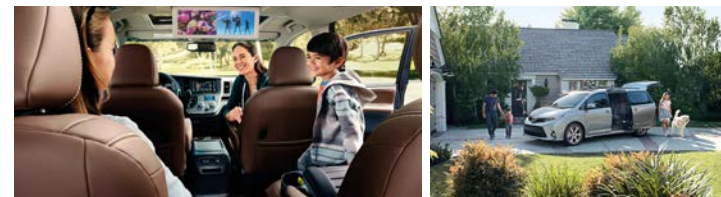

Keep things neat, clean and organized.

toyota.com/accessories

Carpet Floor Mats⁴

Long-wearing, serged edge carpet floor mats help keep your carpet neat and clean.

- Precisely engineered to fit your vehicle's floor
- Skid-resistant backing and driver's-side quarter-turn fasteners help secure mat in position
- Sienna logo adds a customized touch
- Second and third row carpet floor mats accommodates Sienna's seating configurations

Door Sill Protectors

Door sill protectors help guard against interior door scuffs, scrapes and scratches.

- Made of durable, skid-resistant materials
- Features a Sienna logo for a customized look