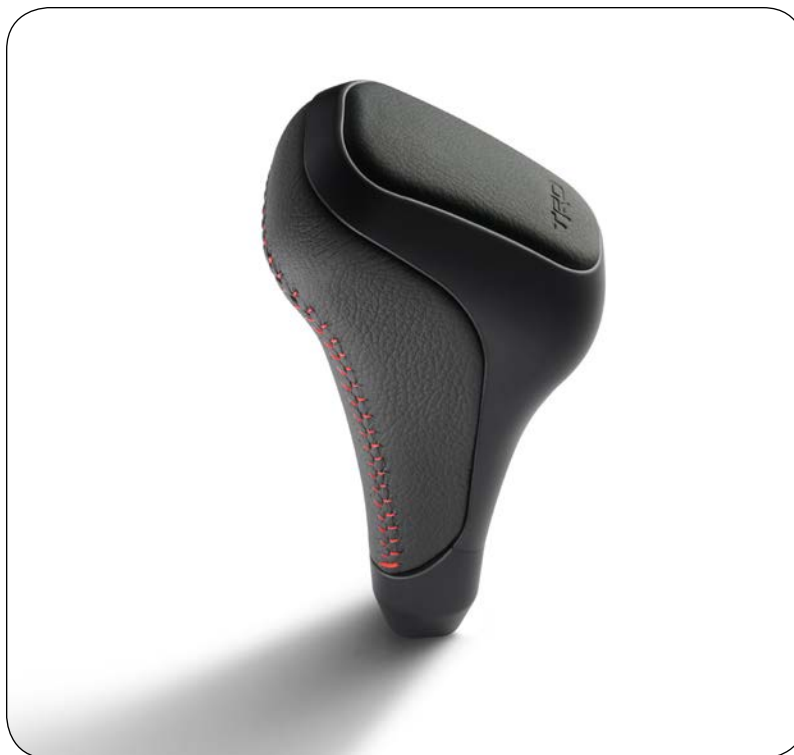

TRD SHIFT KNOB

Enhance your connection to your Tundra every time you shift with the TRD shift knob.

- Simple remove and replace installation with no drilling or special tools required
- Red stitching adds a stylish detail

BLACK

SILVER