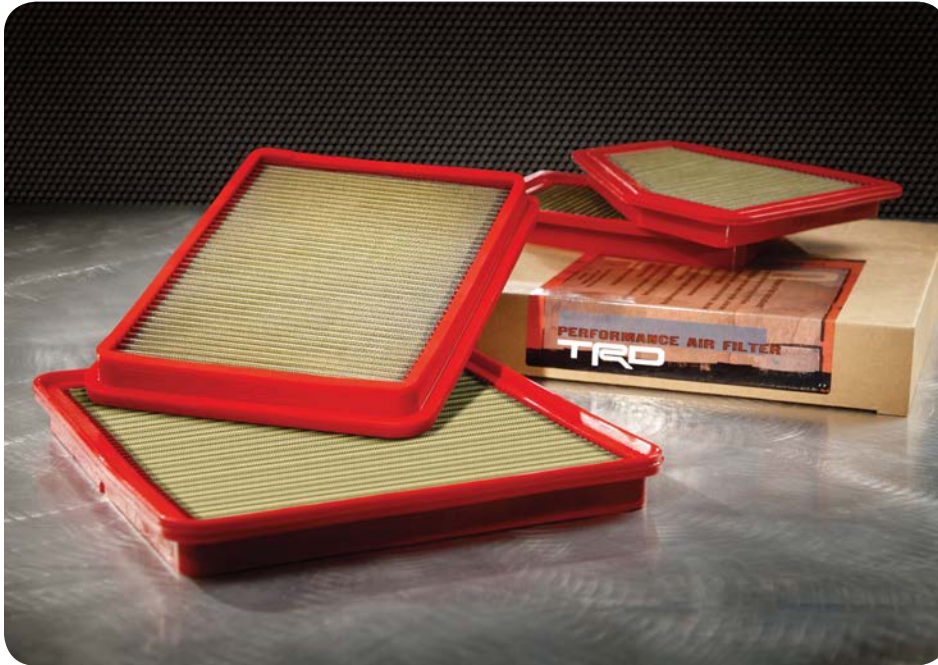

TRD PERFORMANCE AIR FILTER

For optimal engine protection and performance, the TRD air filter offers superb filtration and enhanced airflow.

- Four-ply filter element features durable, epoxy-coated mesh enclosure and elastomeric seal to help optimize a precise, leak-free fit
- Washable and reusable—regular cleaning and reoiling ensure free airflow and top performance
- TRD air filter cleaning kit also available