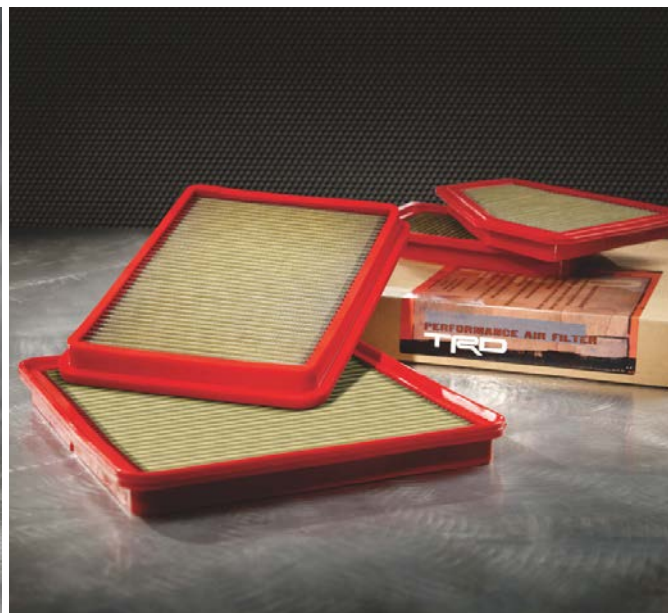

toyota.com/accessories

TRD Oil Filter

Delivers exceptional filtration, lower flow restriction, plus enhanced engine protection and durability.

- 100% synthetic fiber filtration medium designed to provide the highest possible dirt removal efficiency with the lowest possible flow restriction