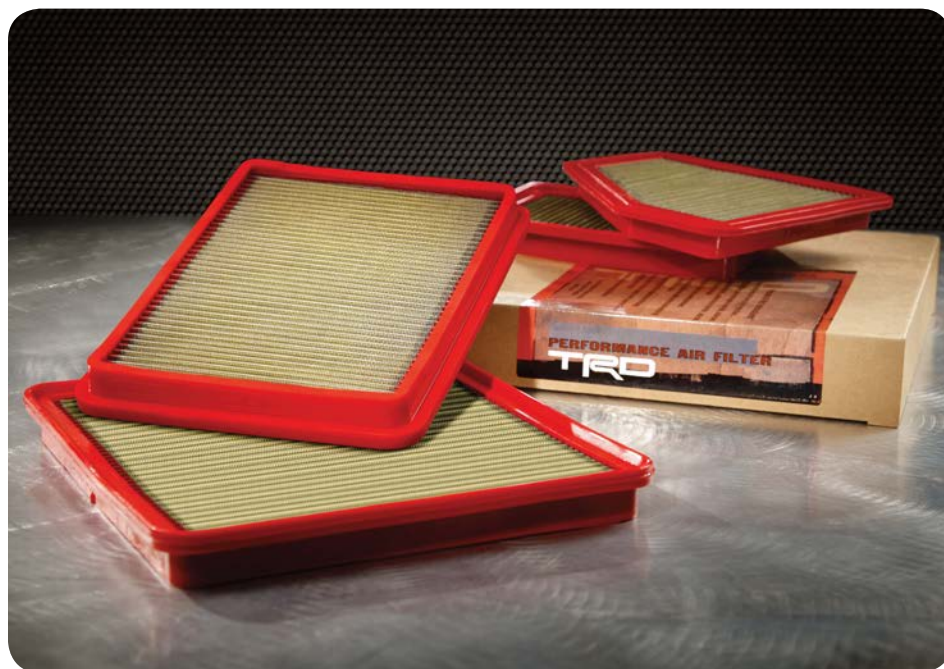

TRD PERFORMANCE AIR FILTER

For optimal engine protection and performance, the TRD air filter offers superb filtration and enhanced airflow.

- Four-ply filter element features durable, epoxy-coated mesh enclosure and elastomeric seal to help optimize a precise, leak-free fit.