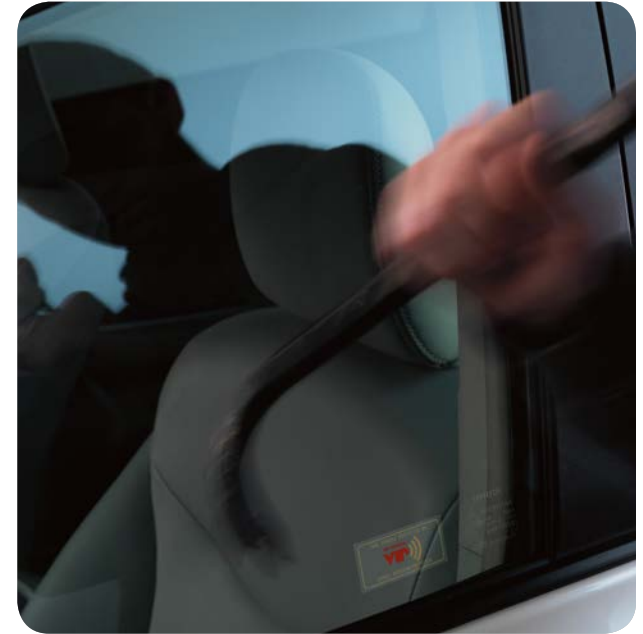

### UNIVERSAL TABLET HOLDER<sup>5</sup>

Compatible with virtually all multimedia devices, it holds your tablet, phone, music or video player in place.

- Installs and removes in seconds—no tools required
- Adjustable pivot/tilt provides passengers with an eye level viewing experience
- Durable construction with spring-loaded arms to hold your device in place

### WIRELESS HEADPHONES<sup>6</sup>

Additional wireless headphones let multiple passengers enjoy a personalized entertainment experience.

- Cushioned and adjustable with individual volume control, on/off switch and LED indicator