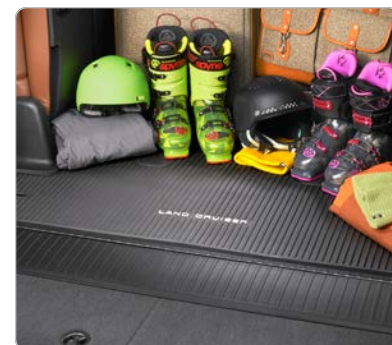

ACCESSORIES

2019
LAND CRUISER