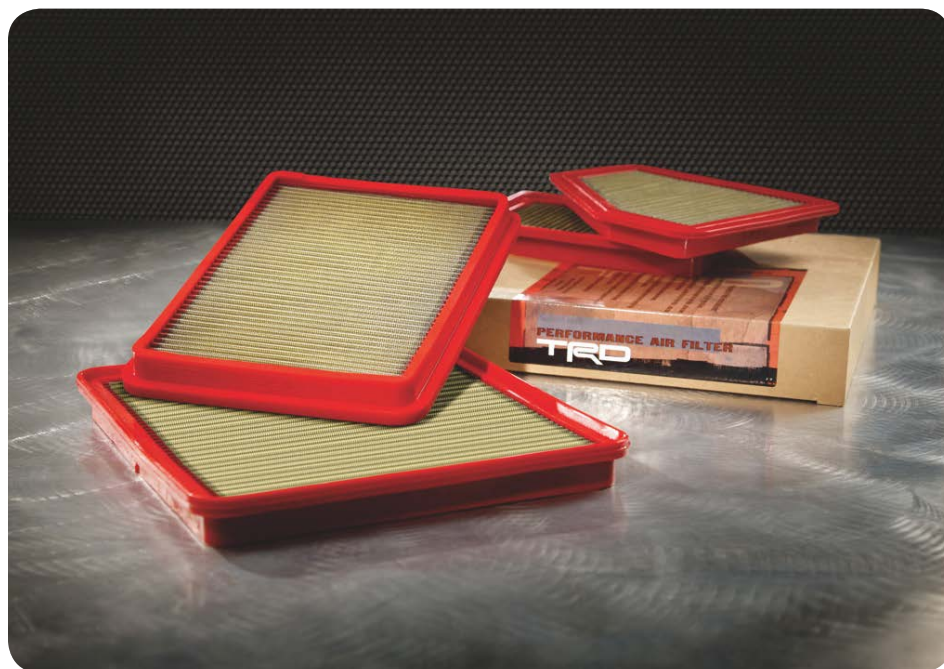

TRD AIR FILTER

For optimal engine protection and performance, the TRD air filter offers superb filtration and enhanced airflow.

- Four-ply filter element features durable, epoxy-coated mesh enclosure and elastomeric seal to help optimize a precise, leak-free fit.