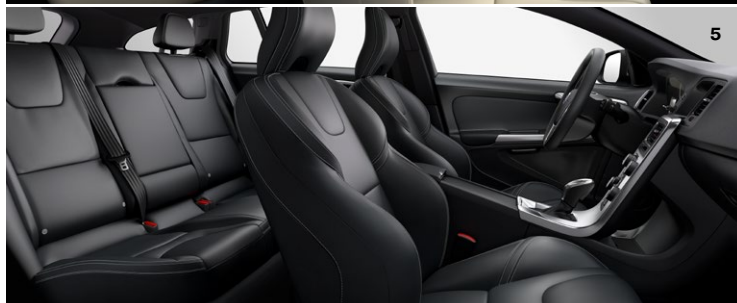

Pallene, 17x7", Silver
(Standard T5)

Skadi, 18x8", Silverbright
(Optional T5)

Portia, 19x8", Diamond Cut/Black
(Optional T5 Sport Package)

Ixion, 19x8", Diamond Cut/Matte Black
(Standard T6 R-Design)

UPHOLSTERIES T-Tec/textile 1. Charcoal/Offblack in Anthracite Black Interior with Quartz Headliner, K601 (Standard T5) **Leather** 2. Offblack in Anthracite Black Interior with Quartz Headliner, K701 (T5 Premier & Platinum) 3. Soft Beige in Anthracite Black Interior with Soft Beige Headliner, K70P (T5 Premier & Platinum) **Sport Leather** 4. Soft Beige in Anthracite Black Interior with Charcoal Headliner, K36P (Optional T5) 5. Offblack in Anthracite Black Interior with Charcoal Headliner, K361 (Optional T5) 6. Beechwood Brown/Offblack in Anthracite Black Interior with Charcoal Headliner, K363 (Optional T5) **R-Design Leather** 7. Offblack in Anthracite Black Interior with Charcoal Headliner, KT60 (Standard R-Design)