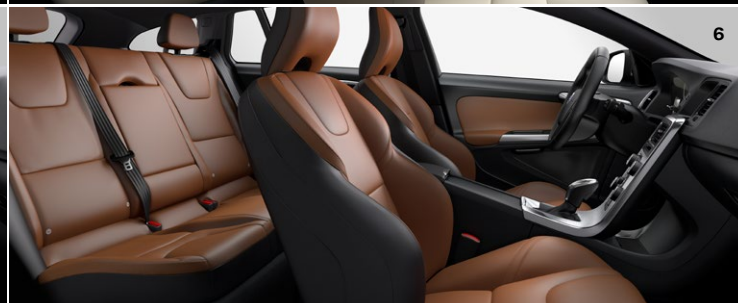

● = Standard ○ = Option T = Trim Level P = Package N/A = Not available

V60 TRIM LEVELS

PREMIER

- Leather seating surfaces
- Sensus Navigation with Mapcare
- Auto dimming interior mirror
- Brightwork, side windows
- Silver roof rails

PLATINUM

(Standard T6 AWD R-Design)

- Leather seating surfaces
- Sensus Navigation with mapcare
- Auto dimming interior mirror
- Brightwork, side windows
- Silver roof rails
- Harman Kardon Premium Sound System
- Active dual xenon headlights with headlight washers
- Accent lighting
- Convenience package
- Technology package

Pallene, 17x7", Silver
(Standard T5)

Skadi, 18x8", Silverbright
(Optional T5)

Portia, 19x8", Diamond Cut/Black
(Optional T5 Sport Package)

Ixion, 19x8", Diamond Cut/Matte Black
(Standard T6 R-Design)

UPHOLSTERIES T-Tec/textile 1. Charcoal/Offblack in Anthracite Black Interior with Quartz Headliner, K601 (Standard T5) **Leather** 2. Offblack in Anthracite Black Interior with Quartz Headliner, K701 (T5 Premier & Platinum) 3. Soft Beige in Anthracite Black Interior with Soft Beige Headliner, K70P (T5 Premier & Platinum) **Sport Leather** 4. Soft Beige in Anthracite Black Interior with Charcoal Headliner, K36P (Optional T5) 5. Offblack in Anthracite Black Interior with Charcoal Headliner, K361 (Optional T5) 6. Beechwood Brown/Offblack in Anthracite Black Interior with Charcoal Headliner, K363 (Optional T5) **R-Design Leather** 7. Offblack in Anthracite Black Interior with Charcoal Headliner, KT60 (Standard R-Design)