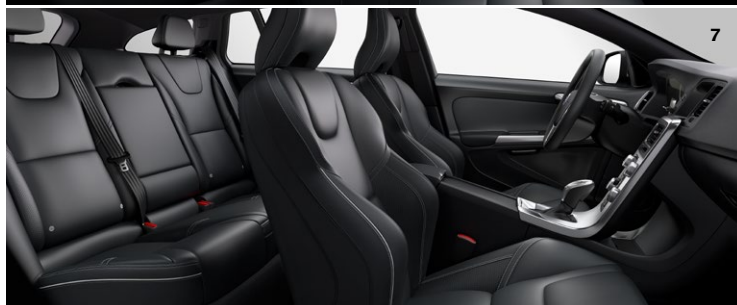

Pallene, 17x7", Silver
(Standard T5)

Skadi, 18x8", Silverbright
(Optional T5)

Portia, 19x8", Diamond Cut/Black
(Optional T5 Sport Package)

Ixion, 19x8", Diamond Cut/Matte Black
(Standard T6 R-Design)

UPHOLSTERIES T-Tec/textile 1. Charcoal/Offblack in Anthracite Black Interior with Quartz Headliner, K601 (Standard T5) **Leather** 2. Offblack in Anthracite Black Interior with Quartz Headliner, K701 (T5 Premier & Platinum) 3. Soft Beige in Anthracite Black Interior with Soft Beige Headliner, K70P (T5 Premier & Platinum) **Sport Leather** 4. Soft Beige in Anthracite Black Interior with Charcoal Headliner, K36P (Optional T5) 5. Offblack in Anthracite Black Interior with Charcoal Headliner, K361 (Optional T5) 6. Beechwood Brown/Offblack in Anthracite Black Interior with Charcoal Headliner, K363 (Optional T5) **R-Design Leather** 7. Offblack in Anthracite Black Interior with Charcoal Headliner, KT60 (Standard R-Design)