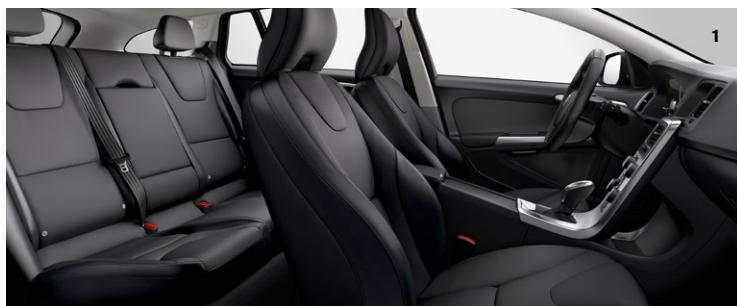

Pallene, 17x7", Silver
(Standard T5)

Skadi, 18x8", Silverbright
(Optional T5)

Portia, 19x8", Diamond Cut/Black
(Optional T5 Sport Package)

Ixion, 19x8", Diamond Cut/Matte Black
(Standard T6 R-Design)

UPHOLSTERIES T-Tec/textile 1. Charcoal/Offblack in Anthracite Black Interior with Quartz Headliner, K601 (Standard T5) **Leather** 2. Offblack in Anthracite Black Interior with Quartz Headliner, K701 (T5 Premier & Platinum) 3. Soft Beige in Anthracite Black Interior with Soft Beige Headliner, K70P (T5 Premier & Platinum) **Sport Leather** 4. Soft Beige in Anthracite Black Interior with Charcoal Headliner, K36P (Optional T5) 5. Offblack in Anthracite Black Interior with Charcoal Headliner, K361 (Optional T5) 6. Beechwood Brown/Offblack in Anthracite Black Interior with Charcoal Headliner, K363 (Optional T5) **R-Design Leather** 7. Offblack in Anthracite Black Interior with Charcoal Headliner, KT60 (Standard R-Design)