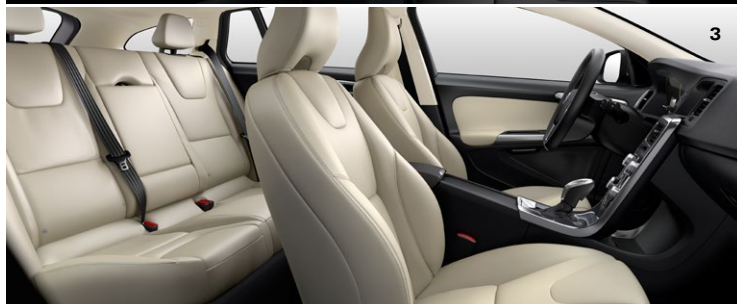

Pallene, 17x7", Silver
(Standard T5)

Skadi, 18x8", Silverbright
(Optional T5)

Portia, 19x8", Diamond Cut/Black
(Optional T5 Sport Package)

Ixion, 19x8", Diamond Cut/Matte Black
(Standard T6 R-Design)

UPHOLSTERIES T-Tec/textile 1. Charcoal/Offblack in Anthracite Black Interior with Quartz Headliner, K601 (Standard T5) **Leather** 2. Offblack in Anthracite Black Interior with Quartz Headliner, K701 (T5 Premier & Platinum) 3. Soft Beige in Anthracite Black Interior with Soft Beige Headliner, K70P (T5 Premier & Platinum) **Sport Leather** 4. Soft Beige in Anthracite Black Interior with Charcoal Headliner, K36P (Optional T5) 5. Offblack in Anthracite Black Interior with Charcoal Headliner, K361 (Optional T5) 6. Beechwood Brown/Offblack in Anthracite Black Interior with Charcoal Headliner, K363 (Optional T5) **R-Design Leather** 7. Offblack in Anthracite Black Interior with Charcoal Headliner, KT60 (Standard R-Design)