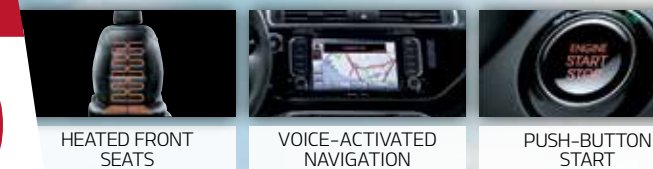

RIO AVAILABLE FEATURES