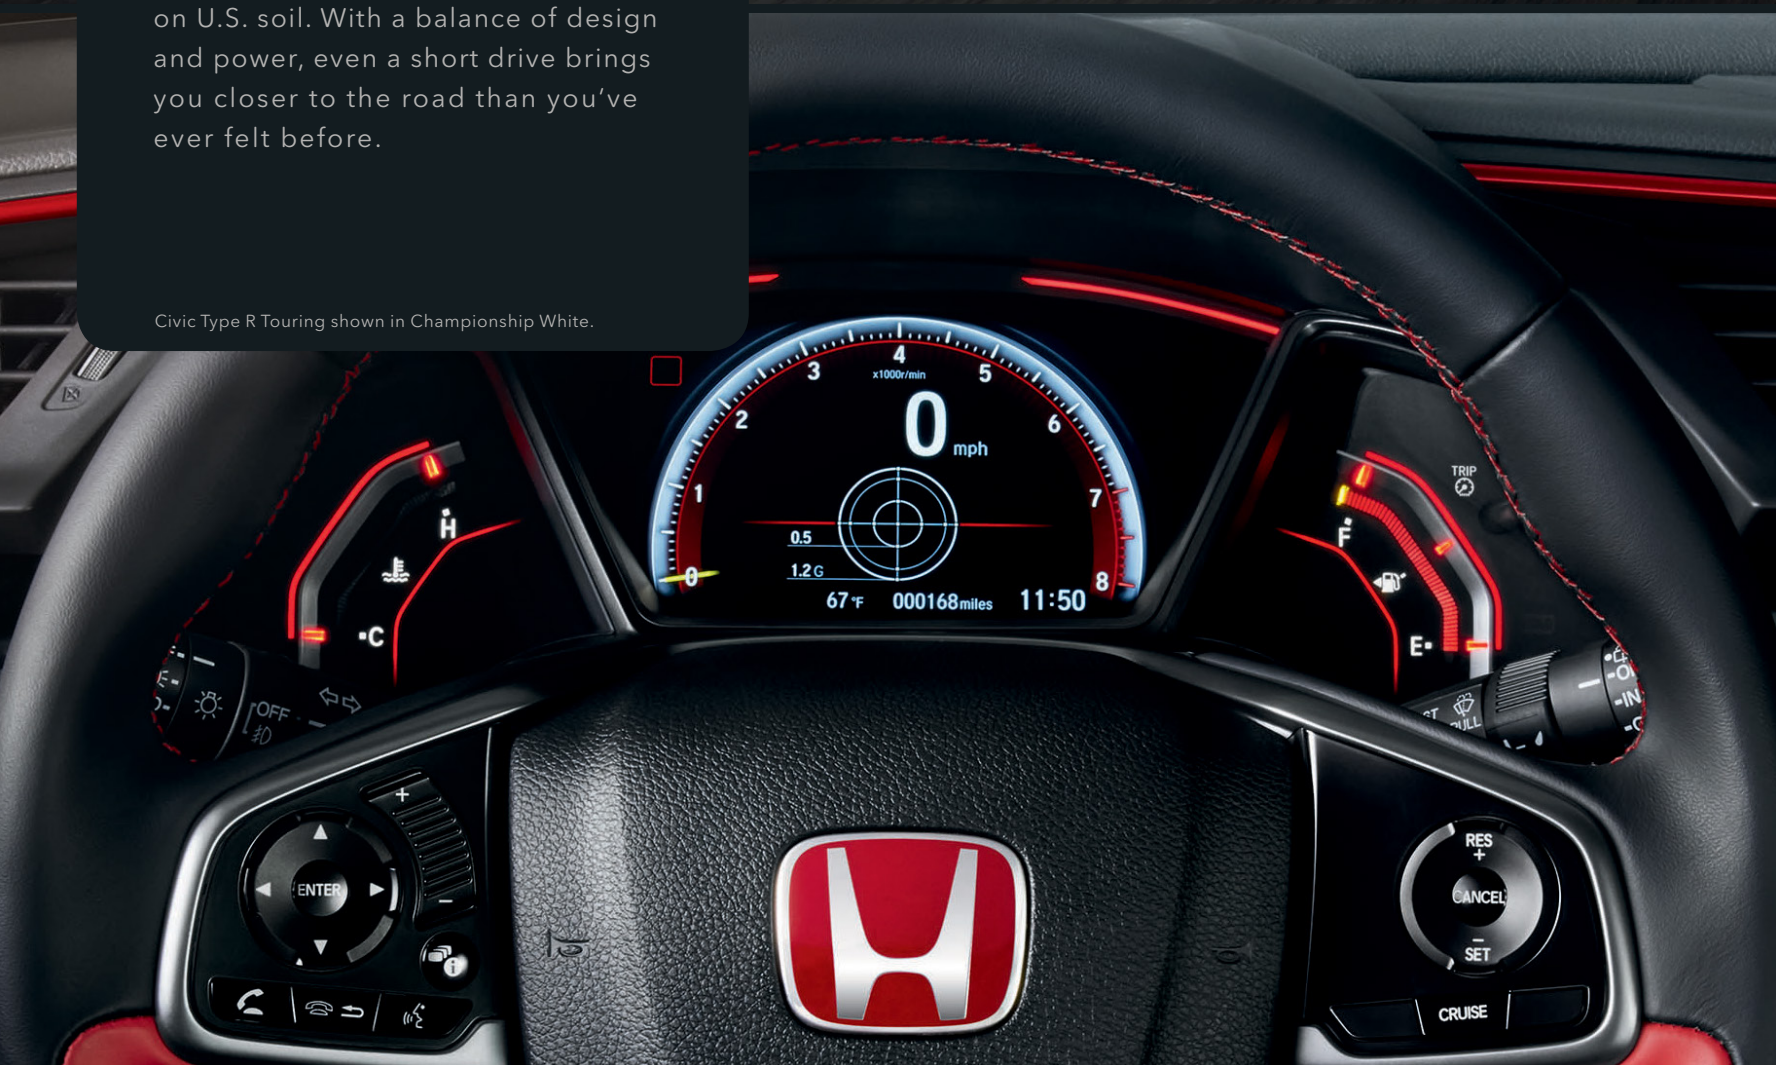

The perfect lap.

If you love the feeling of pure control and responsiveness, nothing can match the staggering performance of the Type R, available for the first time on U.S. soil. With a balance of design and power, even a short drive brings you closer to the road than you've ever felt before.

Civic Type R Touring shown in Championship White.