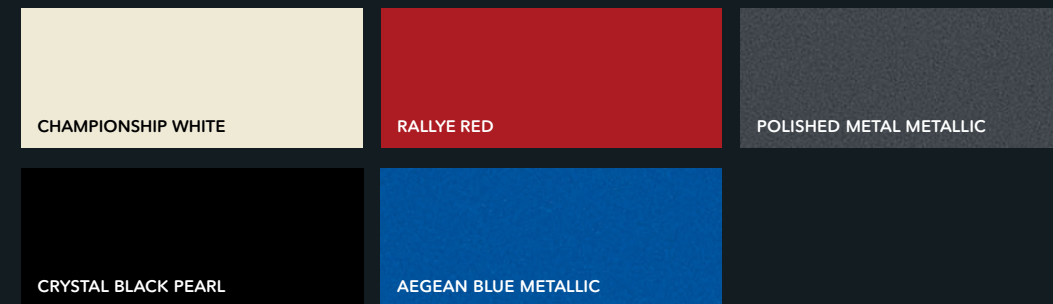

Exterior

Interior

TYPE R TOURING

- 306-hp,¹ 2.0-liter, turbocharged and intercooled, DOHC 4-cylinder engine with direct injection
- Close-ratio 6-speed manual transmission (6MT) with rev-match control
- 3-mode drive system (Comfort/Sport/+R)
- Lightweight single-mass flywheel
- Helical limited-slip differential
- Adaptive damper system
- Dual-pinion, variable-ratio electric power steering (EPS)
- Brembo^{®3} 4-piston front brake calipers
- 13.8-inch ventilated and cross-drilled front brake discs
- 20-inch alloy wheels
- 245/30 ZR20 maximum-performance summer tires²
- LED headlights (low & high beam) with auto-on/off
- LED fog lights
- LED Daytime Running Lights (DRL)
- Type R badges (front/rear)
- Aluminum hood
- Body-colored, roof-mounted vortex generators
- Wing spoiler
- Underbody spoiler kit with red striping
- Center-mounted, triple outlet exhaust
- Dual-zone automatic climate control system
- Smart Entry with push button start
- Textured aluminum pedals
- Black/red leather-wrapped steering wheel
- Aluminum shift knob
- Type R serial number plate
- High-bolstered sport seats with red/black suede-effect fabric
- 540-watt premium audio system with 12 speakers, including subwoofer
- 7-inch Display Audio with high-resolution touch-screen and customizable feature settings
- HondaLink^{®4}
- Apple CarPlay^{™5}
- Android Auto^{™6}
- SiriusXM® Radio,⁷ HD Radio^{™8}
- 7-inch Driver Information Interface (DII)
- Bluetooth^{®9} HandsFreeLink® and streaming audio
- USB Smartphone/Audio Interface¹⁰ (1.5-amp port in front)
- USB Audio Interface¹⁰ (1.0-amp port in center console)
- Honda Satellite-Linked Navigation System^{™11} with voice recognition and Honda HD Digital Traffic

Featured Honda Genuine Accessories

Please see your Honda dealer for details and a complete list of accessories.

- Red Leather and Aluminum Shift Knob (shown)
- Wireless Phone Charger (shown)
- Interior Illumination (shown)
- Illuminated Door Sill Trim
- Car Cover