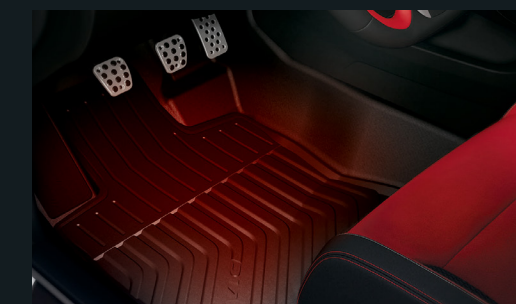

Featured Honda Genuine Accessories

Please see your Honda dealer for details and a complete list of accessories.

- Red Leather and Aluminum Shift Knob (shown)
- Wireless Phone Charger (shown)
- Interior Illumination (shown)
- Illuminated Door Sill Trim
- Car Cover