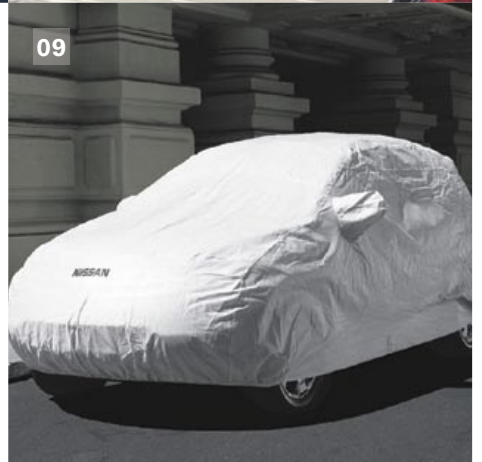

05 Cargo Area Protector (Foldable)

Help reduce wear and tear to the cargo area with this foldable Cargo Area Protector. Made of heavy-duty vinyl, it's water-resistant, plus easy to remove and clean. It also features cutouts for access to tie-down rings in the cargo floor.

06 Cargo Area Protector

Another item to help protect Murano's cargo area. This protector is also made of heavy-duty, water-resistant material and features cutouts for the cargo floor tie-down rings. Plus, it's color-matched to your Murano's interior.

07 Cargo Organizer

Three movable dividers let you customize the storage space, making the most of Murano's generous cargo area. Made of sturdy, black plastic, the organizer is water-resistant and easy to remove and clean. The center folds flat when not in use for easy access to the cargo area.

08 Pet Guard Divider

This will help keep Rover and friends securely in the cargo area.

09 Vehicle Cover

Help protect Murano's shiny new finish from UV rays, acid rain, and other enemies of paint. The cover is made of material that resists mold and mildew, and features an elasticized hem for a snug fit. (Security Cable with lock is available separately.)