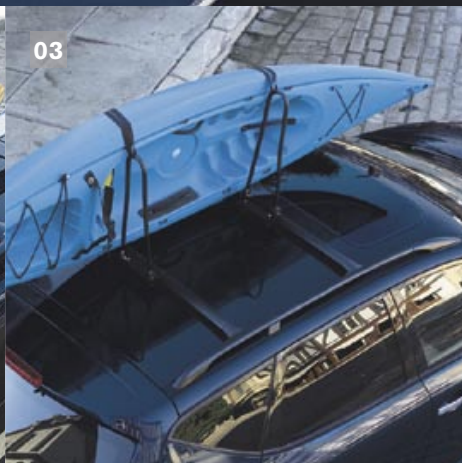

02 Ski/snowboard Carrier by Yakima

Take up to four pairs of skis or two snowboards, and keep everyone happy. Custom-designed by the experts at Yakima, the carrier is black-satin powder-coated for durability and features a security lock. The optional Ski Carrier Lift Kit helps keep the ski/snowboard bindings from touching the roof. (Required Vertical MightyMount Kit is sold separately.)

03 Kayak Carrier by Yakima

Yakima to the rescue again, with a carrier that holds up to two kayaks. It's made of corrosion-resistant steel tubing and powder-coated for durability. (Includes straps for securing kayaks. Required Attachment Kit is sold separately.)