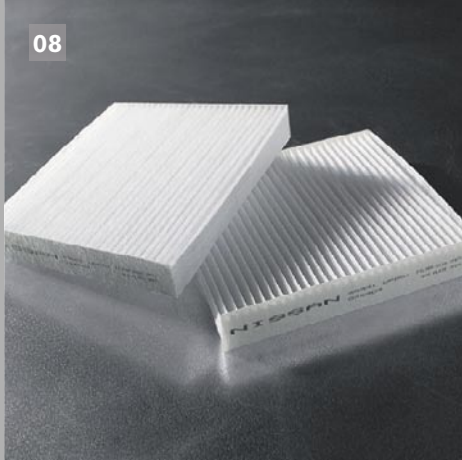

08

08 In-cabin Microfilter

This In-cabin Microfilter helps reduce the amount of road dust, pollen and other pollutants that enter through the A/C system. Recommended replacement is 12 months or 15,000 miles.