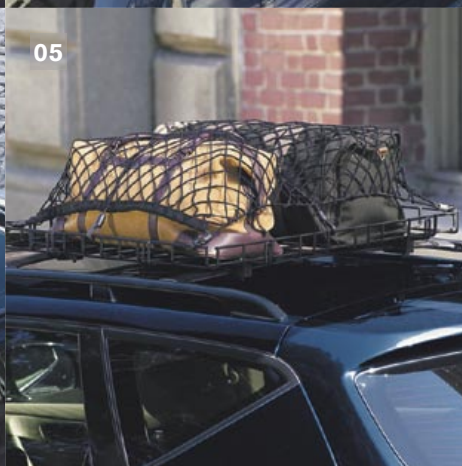

04 Anklebiter® Bike Carrier by Yakima

This carrier lets you attach your bike by the pedal crank (no need to remove the front wheel), and you can add another Anklebiter for a second bike. The carrier locks for security and is black-satin powder-coated for durability. (Required Attachment Kit is sold separately.)