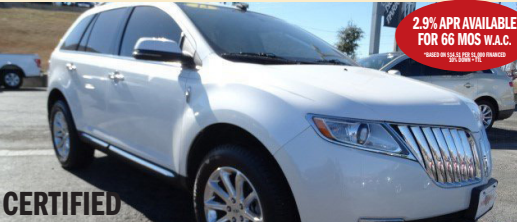

1. **14 FORD FOCUS**
   19K MILES, TINTED WINDOWS, TITANIUM, LEATHER, SYNC, STK#UL320978..... **$15,295**
2. **15 FORD TAURUS**
   LIMITED, LEATHER, TINTED WINDOWS, SYNC, SPOILER, KEYLESS ENTRY, STK#PG137736..... **$21,995**
3. **15 SUBARU LEGACY LIMITED**
   LEATHER, AWD, AUTO, REMOTE ENTRY, 2.5L SPORT WHEELS, STK#U3027096..... **$22,990**
4. **12 AUDI A5 PREMIUM PLUS**
   NAVIGATION, SUNROOF, STK#UA043258..... **$23,995**

1. **13 FORD F150**
   EXTENDED CAB, STX 4X4, SYNC, BEDLINER, TOW PKG, RUNNING BOARDS, STK#NFB445851..... **$25,495**
2. **15 FORD EDGE**
   SEL, TINTED WINDOWS, KEYLESS ENTRY, SYNC, STK#PBB53123..... **$27,995**
3. **13 TOYOTA 4RUNNER**
   SR5, BACKUP CAM, REVERSE SENSORS, TINTED WINDOWS, 26K MILES, STK#U5063136..... **$30,495**
4. **13 FORD F150**
   32K MILES, NAV, SROOF, PLATINUM ED, 4X4, REVERS SENS, SYNC, STK#UFB52378..... **$38,995**

9207 San Pedro NPLINCOLN.com 210-341-8841

RODEO SPECIAL

2003 FORD EXCURSION

- EDDIE BAUER
- 4X4
- LEATHER
- STK#NED55032

Sale Price $13,995

2013 F150 KING RANCH

- ECOBOOST
- NAVIGATION
- LOADED
- STK#PKE44161

NAVIGATION

SALE PRICE $37,995

2010 FORD FOCUS

- SE
- ALLOYS
- STK#UW209742

AUTOMATIC

SALE PRICE $6,995

1. **2010 SCION XD**
   AUTOMATIC, ALLOYS, CLEAN, SUN, STK#11003478..... **$9,995**
2. **2014 FORD FOCUS SE**
   LEATHER, ALLOYS, AUTO, STK#PL443813..... **$11,995**
3. **2007 ACURA TL**
   AUTOMATIC, LEATHER, ALLOYS, STK#UA008943..... **$12,995**
4. **2007 CADILLAC SRX**
   AWD, NAVIGATION, STK#U0141352..... **$12,995**
5. **2009 FORD MUSTANG GT**
   VS, AUTOMATIC, LEATHER, STK#U5138569..... **$13,995**
6. **2014 KIA FORTE SX**
   LEATHER, NAVIGATION, SUNROOF, STK#U5702560..... **$13,995**
7. **2014 BUICK ENCORE**
   TURBO, AUTOMATIC, ALLOYS, STK#UB638613..... **$17,995**
8. **2011 FORD TAURUS SHO**
   LEATHER, SONY, STK#NG151680..... **$20,495**

1. **2008 CHEVY CORVETTE**
   AUTOMATIC, LS3, 430HP, STK#U5130670..... **$22,995**
2. **2014 HONDA CRV**
   EX-L, NAVIGATION, STK#UL007718..... **$24,595**
3. **2013 TOYOTA 4RUNNER**
   LEATHER, AUTOMATIC, STK#U505456..... **$27,995**
4. **2013 JEEP WRANGLER UNLIMITED**
   4 INCH LIFT, AUTOMATIC, STK#2L552736..... **$29,995**
5. **2014 GMC TERRAIN DENALI**
   LEATHER, SUNROOF, STK#U620069..... **$30,495**
6. **2011 AUDI S5**
   AWD, PRESTIGE, NAVIGATION, STK#UA0334208..... **$30,995**
7. **2013 GMC YUKON DENALI**
   LEATHER, NAVIGATION, STK#NHR302090..... **$36,995**
8. **2012 TOYOTA SEQUOIA**
   PLATINUM, NAVIGATION, STK#US062816..... **$37,995**

9207 San Pedro NPCORNERLOT.com 210-341-8766

THREELocations to SHOP