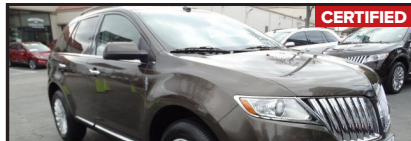

Weekly Special

2011 LINCOLN MKX

- CHROME WHEELS
- LEATHER, SYNC
- STK#UBJ27017

Sale Price $24,995