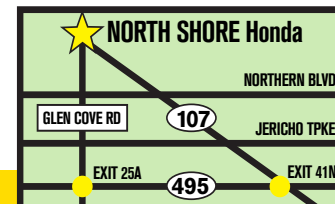

North Shore Honda

SE HABLA ESPANOL!

611 GLEN COVE ROAD • GLEN HEAD, L.I. N.Y.

877-860-5109

www.NSHonda.com

STORE HOURS: M-F 9-9, SAT 9-6, SUN 10-5 • PARTS/SERVICE HOURS: M-F 7:30-6 (PARTS) M-F 7-8 (SERVICE), SAT 7:30-4:30, SUN 9-3