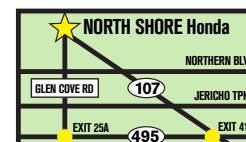

2013 Honda Accord Sport
STK# 10787, CERTIFIED, AUTO, BLACK, 37K
$14,995

2013 Mini Cooper Coupe
STK# 11100, AUTO, GREEN, 27K
$15,995

2013 Honda Civic Si
STK# 10993, CERTIFIED, 6 SPEED, BLACK, 28K
$19,995
3 IN STOCK

2013 Honda CR-V EX-L AWD
STK# 10999, CERTIFIED, AUTO, SILVER, 20K
$20,595
3 IN STOCK

2012 Honda Pilot EX-L 4WD
STK# 10790, CERTIFIED, AUTO, DARK CHERRY, 46K
$22,995

2013 Honda Crosstour 4x4
STK# 11122, CERTIFIED, AUTO, WHITE, 22K
$24,995
2 IN STOCK

2014 Honda Odyssey Touring
STK# 11086, CERTIFIED, AUTO, BLACK, 37K
$29,995

2013 Honda Pilot Touring 4WD
STK# 10964, CERTIFIED, AUTO, BLACK, 35K
$30,595
2 IN STOCK

888-685-0862

Pre-owned prices exclude tax, tags and fees. $8,095 vehicle is 2010 Hyundai Sonata GLS Stk# 10873. Must finance through dealer to receive advertised prices. Subject to approval of prime lenders source. Advertised offers after $995 down payment.

NORTH SHORE Honda BONUS:
INCLUDED WITH ANY NEW VEHICLE
PURCHASE OR LEASE

2 YEARS & 3 YEARS
MAINTENANCE & ROADSIDE ASSISTANCE + LOANER CARS & LIFETIME
NEW YORK STATE INSPECTIONS!

Inspections at North Shore Honda commence with 1st annual inspection. 3 year roadside assistance applies to 2015/2016 models. Maintenance value of $600 total. See store for complete details.

North Shore Honda
SE HABLA ESPANOL!

611 GLEN COVE ROAD • GLEN HEAD, L.I. N.Y.

877-860-5109

www.NSHonda.com