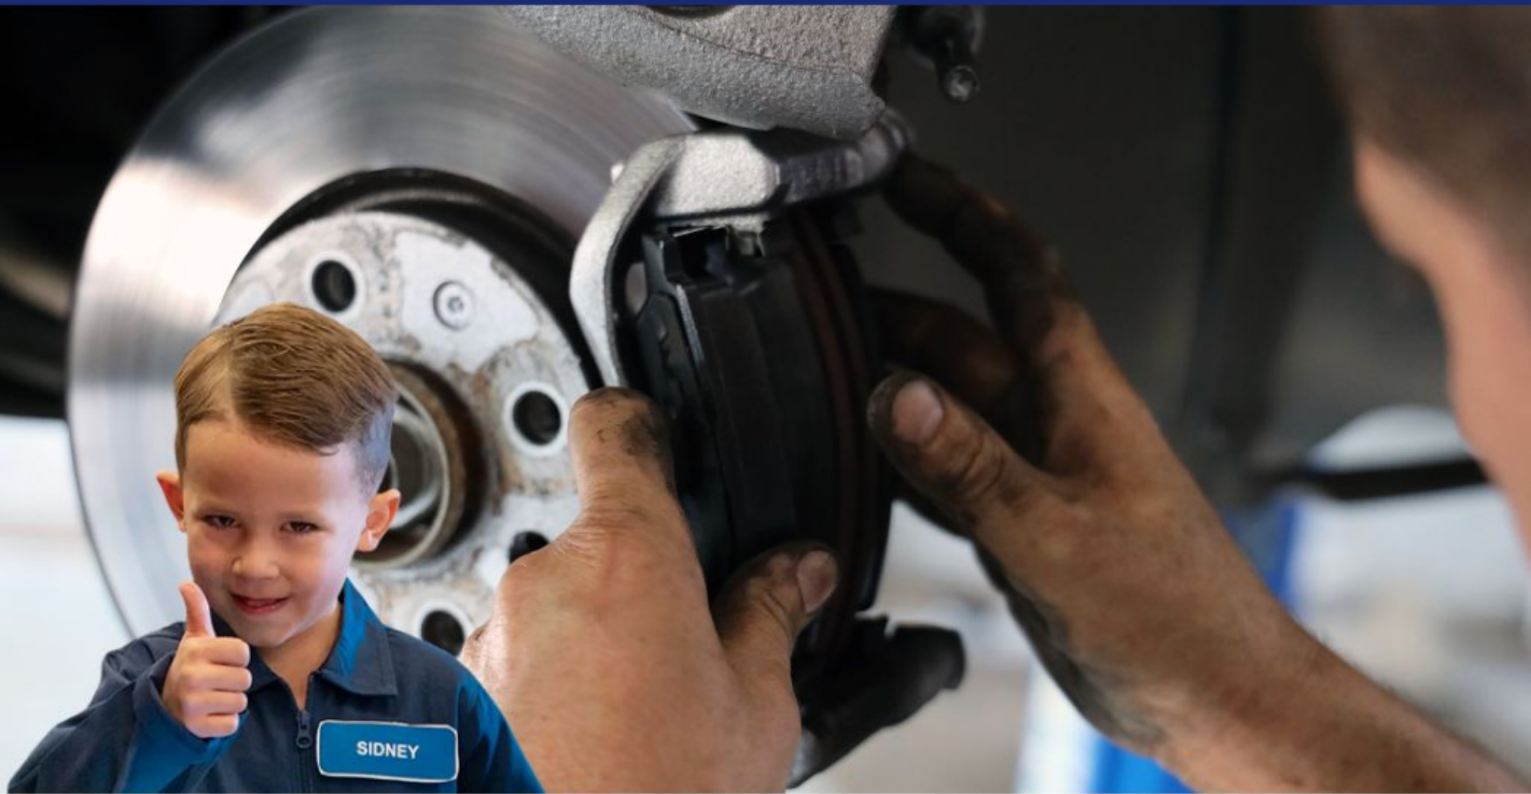

GENUINE GMC SERVICE

OCTANE
GMC OF SANTA FE

Brake Pads and Resurface (per axle)

Starting at

\$439.00

Price may vary by vehicle. Contact service for details.

*Limit one (1) offer per vehicle. Present coupon at vehicle check-in. Not valid with any other offers. Plus tax, if applicable. Not redeemable for cash. Other exclusions may apply. See dealer for details. **Offer expires 5/31/26.

 SCHEDULE SERVICE

 SAVE OFFER

 LEARN MORE

BRAKE PADS AND RESURFACE

Starting at \$439 per axle and up

 PRINT OFFER

 SHARE OFFER

*Limit one (1) offer per vehicle. Present coupon at vehicle check-in. Not valid with any other offers. Plus tax, if applicable. Not redeemable for cash. Other exclusions may apply. See dealer for details. **Offer expires 5/31/2026.