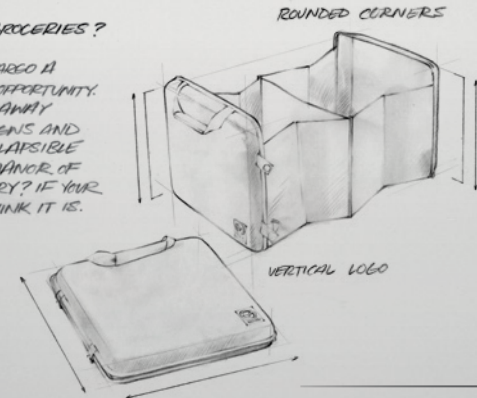

2016 Mazda CX-9 ACCESSORIES

ACCENTUATE CURVATURE

DESIGN MEETS ENGINEERING.

KODO is Mazda's design philosophy that embodies the "Soul of Motion." It's our attempt to capture the very instant when energy translates into motion. KODO is so important to us that we use the same team that works on our cars to create our Genuine Mazda Accessories. This ensures our accessories are designed as a seamless continuation of our vehicles. The result is a line of products that don't perform, look, or feel like add-ons.

INSPIRATION MEETS EXPLORATION.

HOW MANY ENGINEERS DOES IT TAKE TO CARRY YOUR GROCERIES?

CARGO SPACE IS VALUABLE SPACE. WHILE SOME MAY NOT GIVE CARGO A PASSING THOUGHT, MAZDA DESIGNERS SEE THIS SPACE AS AN OPPORTUNITY. WE DESIGNED A COLLAPSIBLE CARRIER THAT FOLDS AND PAKS AWAY CLEANLY. BUT NOT BEFORE WE RUMINATED ON THE SURFACE DESIGNS AND STRENGTH OF THE MATERIALS, THE REINFORCEMENTS IN THE COLLAPSIBLE ARMS, THE PLACEMENT OF THE 'D' RINGS, AND EVERY OTHER MANOR OF MINOR DETAIL. IS IT WORTH THE EXTRA EFFORT FOR AN ACCESSORY? IF YOUR EYES, MILK AND TORTILLA CHIPS MAKE IT HOME SAFELY, WE THINK IT IS.

ROUNDED CORNERS

VERTICAL LOGO

SO MANY EXCITING WAYS TO SAY, "THIS ONE'S MINE."

We create every Mazda to be the best it can be. From there, it's up to you and your imagination. Outfitting your car with Genuine Mazda Accessories is all about making a statement and getting more out of your lifestyle. There are no wrong answers, only an array of exciting choices. You'll find the only thing better than getting a Mazda is when you make it YOUR Mazda.