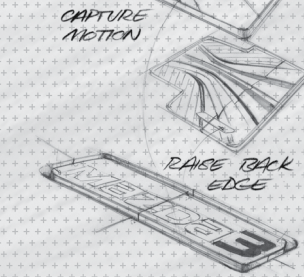

02 // AUTO-DIMMING REARVIEW MIRROR WITH COMPASS AND HOMELINK® /

With HomeLink® you can program your garage door, entry gates and security lights to operate at the touch of a button. And the smart mirror system automatically adjusts to reduce glare from headlights behind you.