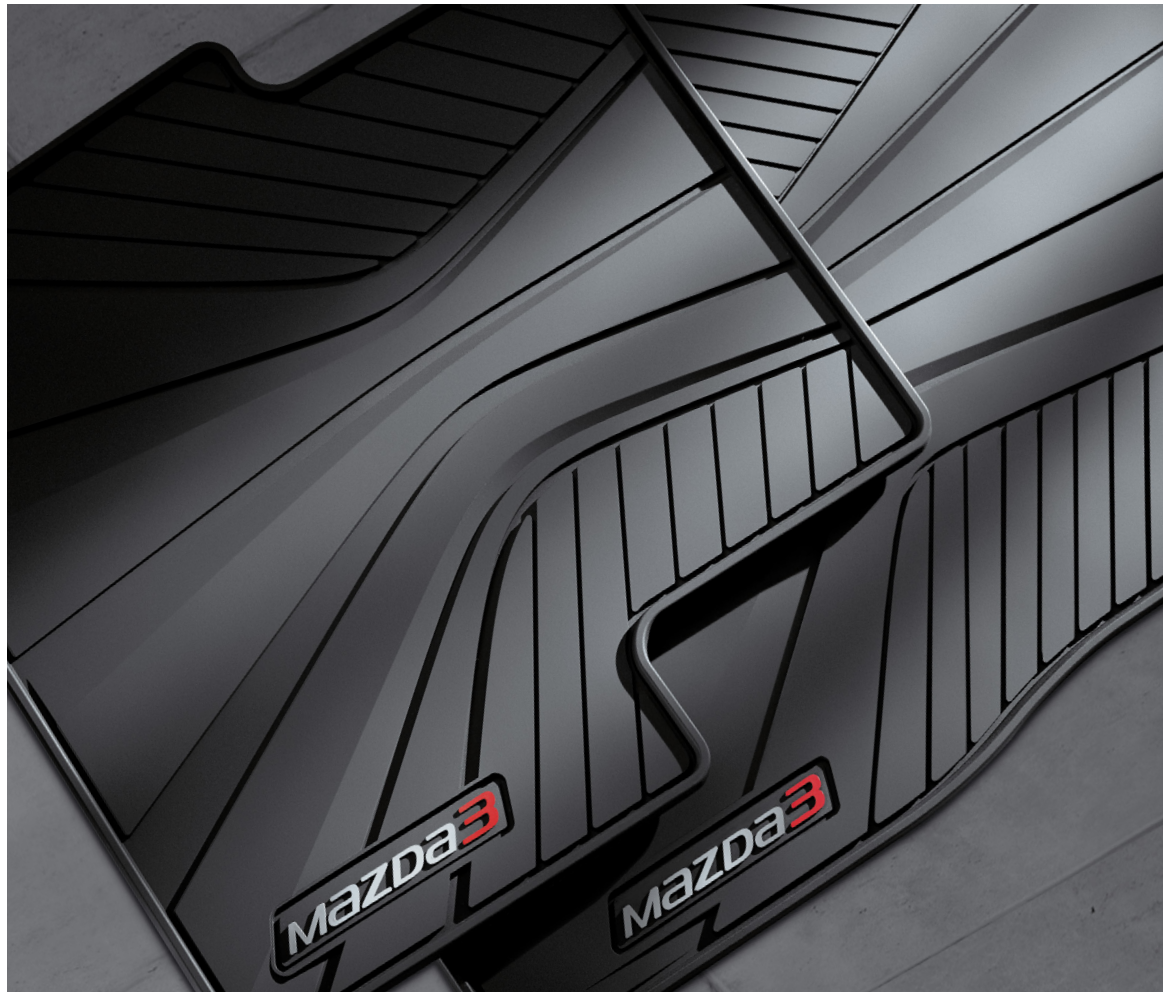

01 // ALL-WEATHER FLOOR MATS /

Protect your car from the elements, as well as a spilled coffee on your way to work. Our specially fitted All-Weather Floor Mats are designed to hold a healthy amount of liquid, making spills easier to deal with.