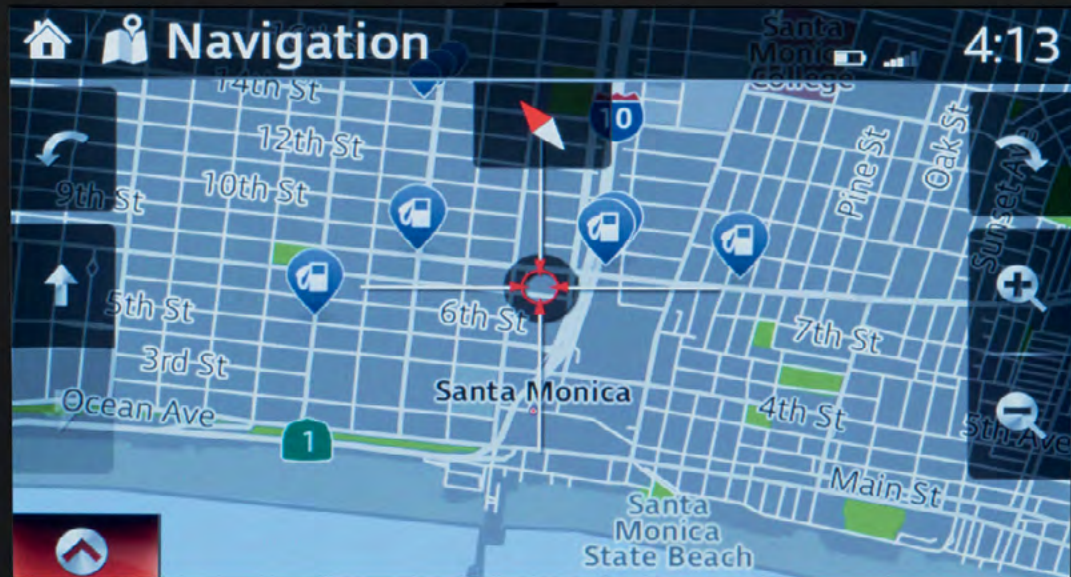

*VOICE CONTROL
INTEGRATION IS KEY
INTERACTIVITY*

01 // NAVIGATION SYSTEM /

This convenient system integrates with your car's display screen to offer advanced lane guidance and a 3D interactive map, and can be controlled with voice commands.