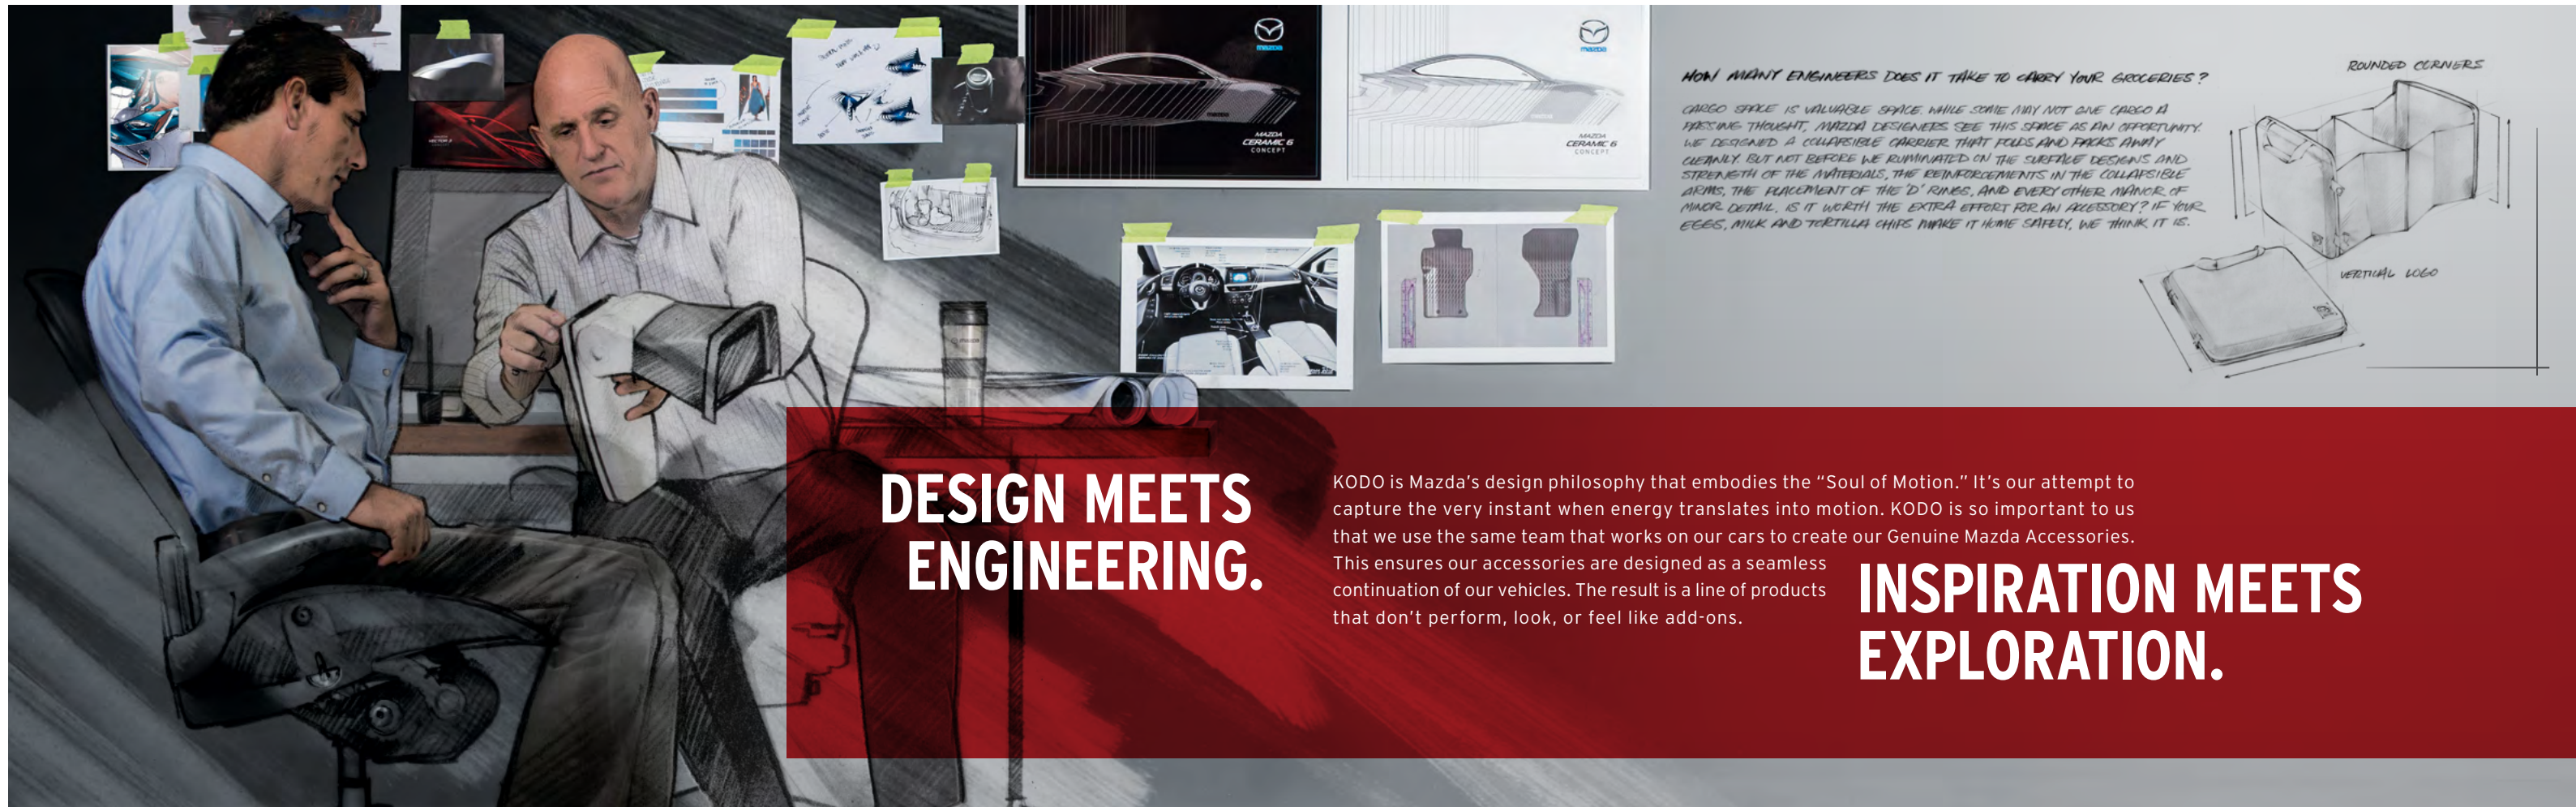

2016 Mazda CX-5 ACCESSORIES

DESIGN MEETS ENGINEERING.

KODO is Mazda's design philosophy that embodies the "Soul of Motion." It's our attempt to capture the very instant when energy translates into motion. KODO is so important to us that we use the same team that works on our cars to create our Genuine Mazda Accessories. This ensures our accessories are designed as a seamless continuation of our vehicles. The result is a line of products that don't perform, look, or feel like add-ons.