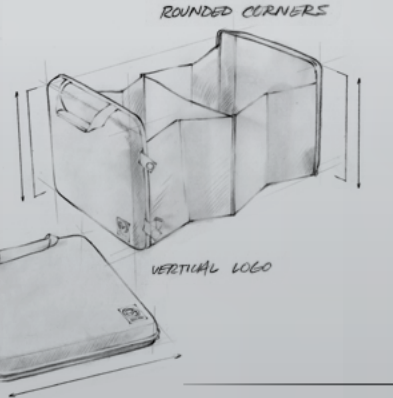

2016 Mazda CX-5 ACCESSORIES

DESIGN MEETS ENGINEERING.

KODO is Mazda's design philosophy that embodies the "Soul of Motion." It's our attempt to capture the very instant when energy translates into motion. KODO is so important to us that we use the same team that works on our cars to create our Genuine Mazda Accessories. This ensures our accessories are designed as a seamless continuation of our vehicles. The result is a line of products that don't perform, look, or feel like add-ons.

INSPIRATION MEETS EXPLORATION.

HOW MANY ENGINEERS DOES IT TAKE TO CARRY YOUR GROCERIES?

CARGO SPACE IS VALUABLE SPACE. WHILE SOME MAY NOT GIVE CARGO A PASSING THOUGHT, MAZDA DESIGNERS SEE THIS SPACE AS AN OPPORTUNITY. WE DESIGNED A COLLAPSIBLE CARRIER THAT FOLDS AND PAKS AWAY CLEANLY. BUT NOT BEFORE WE RUMINATED ON THE SURFACE DESIGNS AND STRENGTH OF THE MATERIALS, THE REINFORCEMENTS IN THE COLLAPSIBLE ARMS, THE PLACEMENT OF THE 'D' RINGS, AND EVERY OTHER MANOR OF MINOR DETAIL. IS IT WORTH THE EXTRA EFFORT FOR AN ACCESSORY? IF YOUR EYES, MILK AND TORTILLA CHIPS MAKE IT HOME SAFELY, WE THINK IT IS.