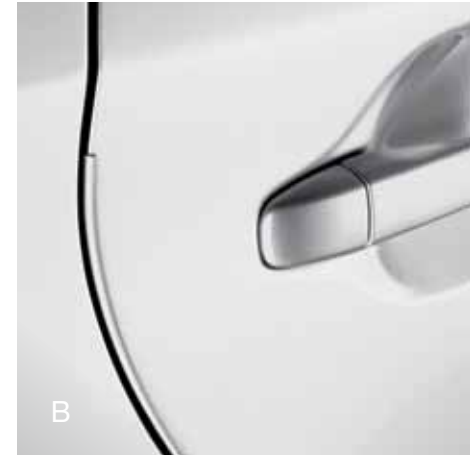

| Exterior Accessories

Alloy Wheel Locks (A) Precision-machined, weight-balanced alloy wheel locks offer added protection for your wheels and tires.

- Weight-matched to the stock lug nut weight, making rebalancing unnecessary
- Triple nickel chrome plating helps ensure superior corrosion protection and lasting shine

Door Edge Guards (B) Help prevent door edge dings and chipped paint with this protective finishing touch

- Thermoplastic-coated stainless steel is painted to precisely match the exterior color
- Compression-fitted to Prius v door edge contours

Rear Bumper Appliqué (C) This appliqué helps protect the top surface of your rear bumper from unsightly scrapes and scratches.

- Made of high-grade urethane film with UV protection
- Finished with a Prius v logo