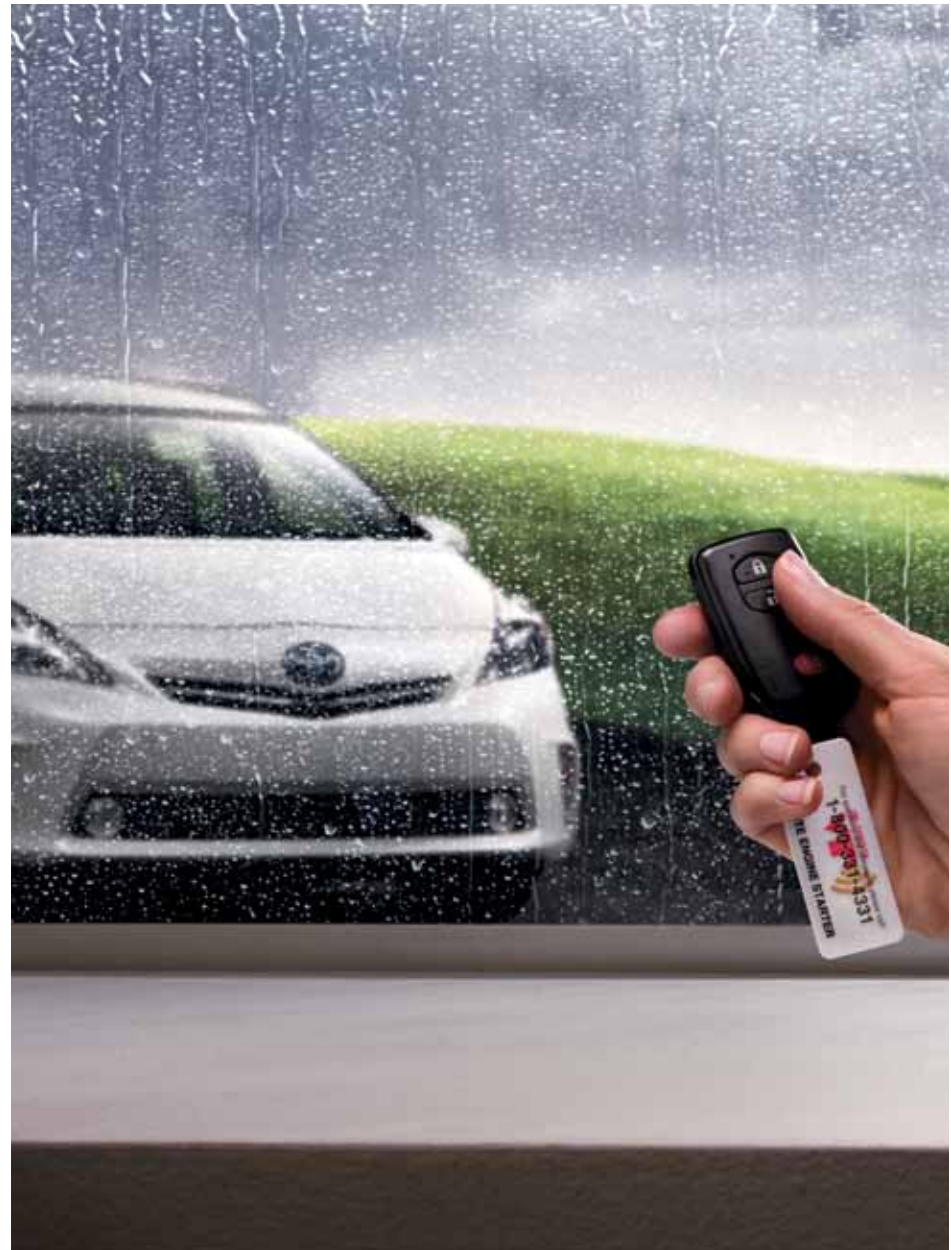

Carpet Floor Mats (C) Plush, long-wearing carpet floor mats³ help protect and enhance the interior of your Prius v.

- Durable, fade-resistant carpet featuring a Prius v logo
- Quarter-turn fasteners (on the driver's-side mat) and skid-resistant backing on all mats help keep them in place

Electronic Accessories

Advance your driving enjoyment.

Remote Engine Starter Have your Prius v ready, waiting and comfortable, no matter what the weather.

- Remote engine starter⁴ starts and stops engine from your Smart Key fob
- Activates preset air conditioner, heater, defogger, defroster and temperature settings when engine is started