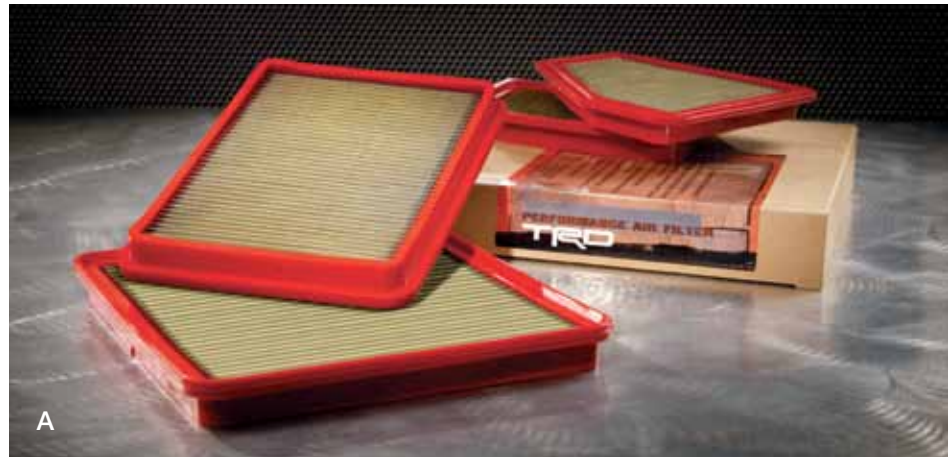

TOYOTA RACING DEVELOPMENT

TRD Accessories

TRD Air Filter (A) You multi-task. Make sure your parts do too. This TRD air filter is designed to protect as it helps maintain the life of your engine.

- Unique oiled four-ply cotton gauze in polyurethane body
- Enclosed in durable epoxy-coated mesh and an elastomeric seal for a precise, leak-free fit
- Allows the maximum amount of air into the engine with the minimal amount of resistance
- Washable and reusable—regular cleaning ensures free airflow and top performance
- Designed to last the lifetime of the vehicle
- Pre-oiled and ready to install, offers exact drop-in replacement for stock air filter

TRD Performance Oil Filter (B) Delivers exceptional filtration, lower flow restriction plus enhanced engine protection and durability.

- 100% synthetic fiber filtration medium provides highest possible dirt removal efficiency with lowest possible flow restriction

toyota.com/accessories