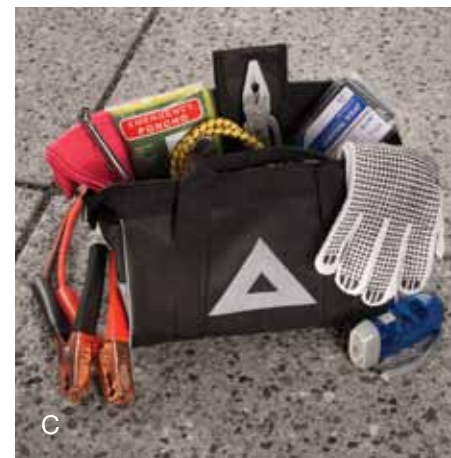

C

See footnote 4 in disclosure section on back cover.