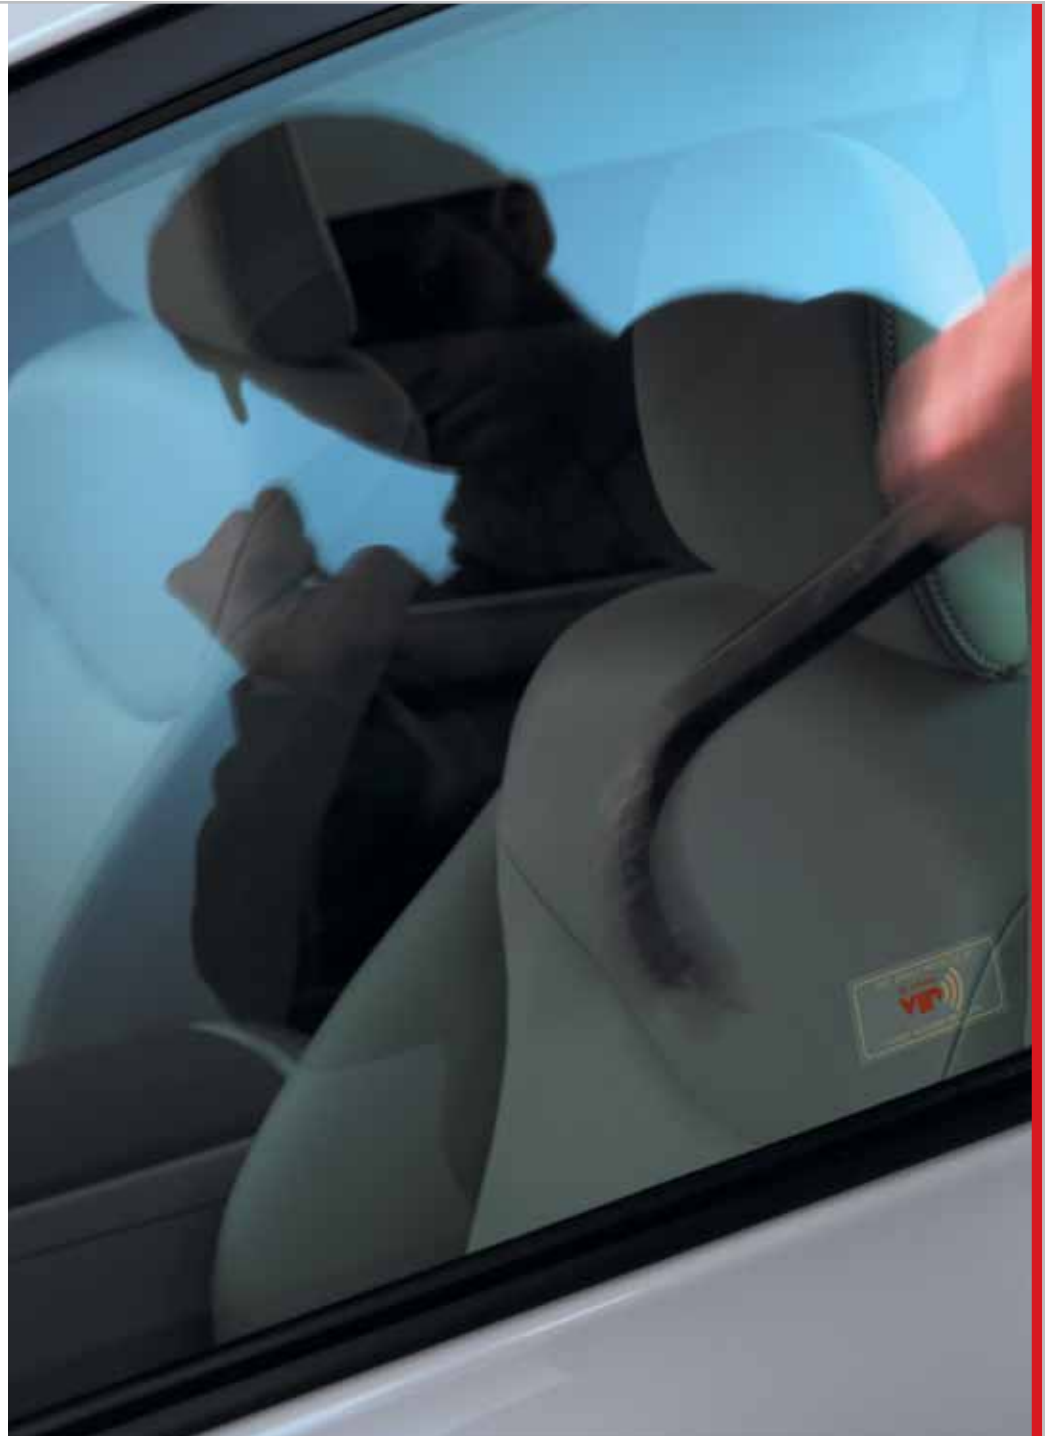

Electronic Accessories

Advanced enhancements for your drive.

Glass Breakage Sensor⁶ (GBS) If your Venza already has a factory security system, enhance your coverage with GBS.

- Highly sensitive microphone detects the sound frequency of glass breakage or an object striking the glass
- An object striking a window triggers a warn-away alarm
- Glass breakage instantly activates the alarm

toyota.com/accessories