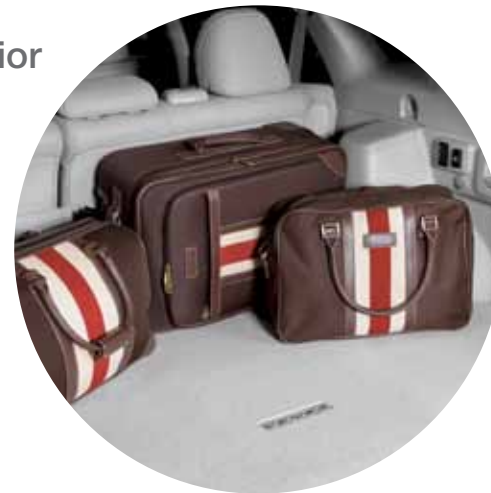

toyota.com/accessories

Exterior

Electronics

Interior

Exterior Accessories

Extra versatility, protection and style.

Paint Protection Film (A) Like a clear suit of armor, Genuine Toyota paint protection film¹ helps guard against road debris that can chip and scratch the finish. Manufactured from durable, nearly invisible urethane, the film is designed for specific sections of the vehicle that have the highest potential for contact with stones and other debris.