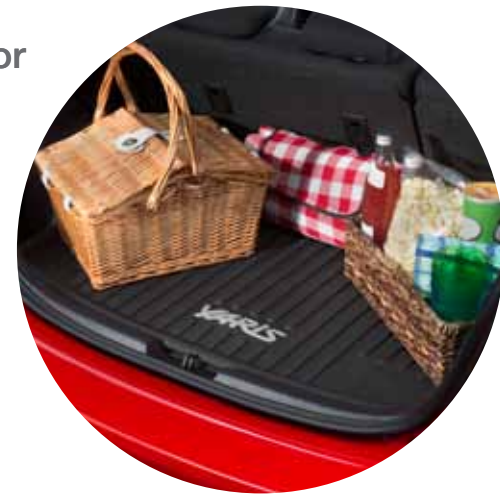

ACCESSORIES

2015 **Yaris**

**Let's
Go
Places**

Go Small in a Big Way.

Protect and personalize your Yaris with Genuine Toyota Accessories.

Make your Yaris as sporty as it is dependable with Genuine Toyota Accessories—which are designed and built to Toyota standards for quality, fit and finish.

toyota.com/accessories

Exterior

Interior

Exterior Accessories

Take style and protection up a level.

Paint Protection Film (A) Like a clear suit of armor, Genuine Toyota paint protection film¹ helps guard against road debris that can chip and scratch the finish. Manufactured from durable, nearly invisible urethane, the film is designed for specific sections of the vehicle that have the highest potential for contact with stones and other debris.