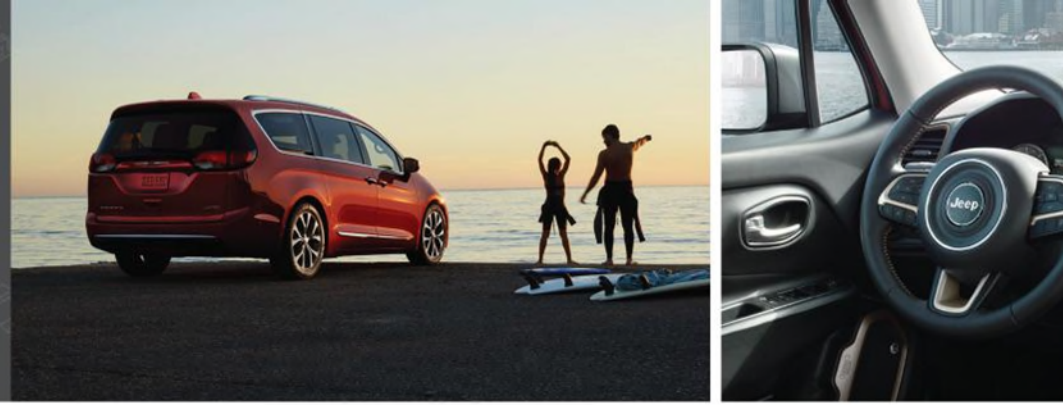

# Best Days are Still Ahead

In addition to a painstaking 125-point inspection and thorough reconditioning process using Authentic Mopar® Parts, during your CPO GO 3 month 3,000 Mile Max Car Warranty, you receive even more benefits and protection: