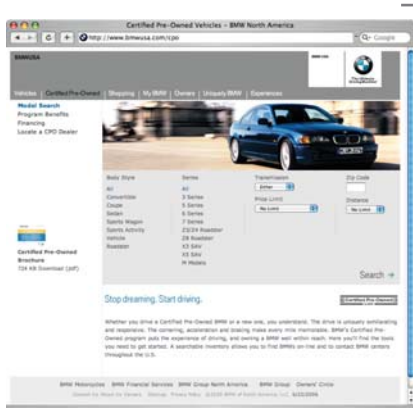

Certified Pre-Owned
BMW Vehicle Program

The Ultimate
Driving Machine®

bmwusa.com/certified

Visit our website at
bmwusa.com/certified
or call us at 1-800-334-4BMW (4269).

©2006 BMW of North America, LLC. Not to be reproduced wholly or in part without written permission of BMW of North America, LLC. The BMW name and logo are registered trademarks.

06CPOFLBRO