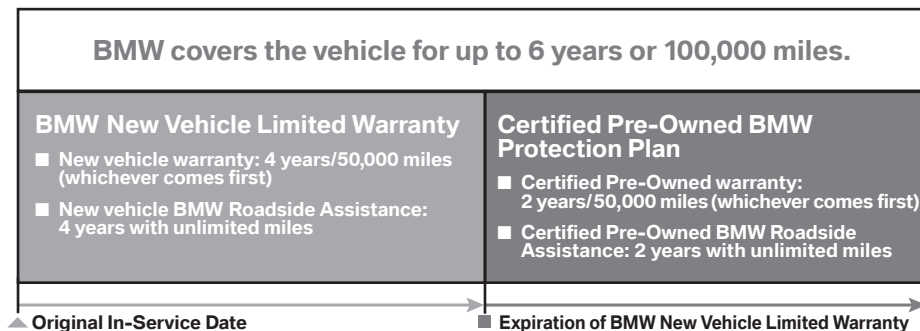

A comprehensive protection plan.

The inspection. Every vehicle selected for the Certified Pre-Owned program must go through a rigorous inspection process. Everything from engine performance to the operation of the glovebox light is checked. All scheduled maintenance is brought up to date. If something isn't working properly or up to BMW standards, it's repaired or replaced.

The warranty. When you acquire a Certified Pre-Owned BMW, your vehicle will be covered by a 2-year/50,000-mile Certified Pre-Owned BMW Limited Warranty. This warranty is over and above BMW's 4-year/50,000-mile New Vehicle Limited Warranty.* That means your Certified Pre-Owned BMW vehicle is covered for up to 6 years/100,000 miles. The CPO limited warranty covers a wide range of vehicle components, including the engine, powertrain, electrical system, climate control and more.*

The Certified Pre-Owned BMW Limited Warranty is administered by BMW of North America, LLC, which ensures that covered repairs are performed by BMW trained Technicians using only Original BMW Parts. And, since this is a BMW program, you won't have to wait for a third-party adjuster to decide whether your repair is covered; your BMW center can make the determination right on the spot.