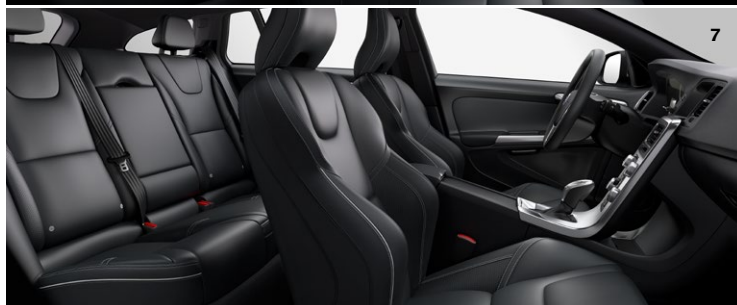

V60 INDIVIDUAL OPTIONS

INDIVIDUAL OPTIONS	T5	T6 AWD R-Design
Keyless Entry and Start	O/P	●
Park Assist Pilot (requires BLIS)	○	○
Dual outboard two-stage child booster seats with adaptive seat belts and power child locks (rear doors)	○	○
Heated front seats	O/P	O/P
Dual screen rear seat entertainment system	○	○
Metallic paint	○	○
Urbane wood inlays	○	N/A
Piano Black wood Inlay	○	N/A
18" Skadi alloy wheels	○	N/A
Performance Summer Tires	N/A	○
Sport seats with charcoal headliner	○	●
Electronically Controlled AWD	○	●

Pallene, 17x7", Silver
(Standard T5)

Skadi, 18x8", Silverbright
(Optional T5)

Portia, 19x8", Diamond Cut/Black
(Optional T5 Sport Package)

Ixion, 19x8", Diamond Cut/Matte Black
(Standard T6 R-Design)

UPHOLSTERIES T-Tec/textile 1. Charcoal/Offblack in Anthracite Black Interior with Quartz Headliner, K601 (Standard T5) **Leather** 2. Offblack in Anthracite Black Interior with Quartz Headliner, K701 (T5 Premier & Platinum) 3. Soft Beige in Anthracite Black Interior with Soft Beige Headliner, K70P (T5 Premier & Platinum) **Sport Leather** 4. Soft Beige in Anthracite Black Interior with Charcoal Headliner, K36P (Optional T5) 5. Offblack in Anthracite Black Interior with Charcoal Headliner, K361 (Optional T5) 6. Beechwood Brown/Offblack in Anthracite Black Interior with Charcoal Headliner, K363 (Optional T5) **R-Design Leather** 7. Offblack in Anthracite Black Interior with Charcoal Headliner, KT60 (Standard R-Design)