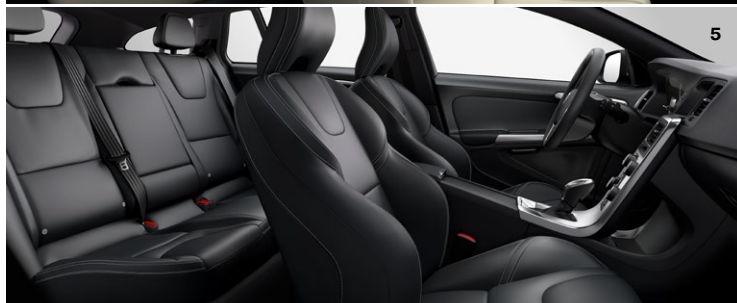

V60 INDIVIDUAL OPTIONS

INDIVIDUAL OPTIONS	T5	T6 AWD R-Design
Keyless Entry and Start	O/P	●
Park Assist Pilot (requires BLIS)	○	○
Dual outboard two-stage child booster seats with adaptive seat belts and power child locks (rear doors)	○	○
Heated front seats	O/P	O/P
Dual screen rear seat entertainment system	○	○
Metallic paint	○	○
Urbane wood inlays	○	N/A
Piano Black wood Inlay	○	N/A
18" Skadi alloy wheels	○	N/A
Performance Summer Tires	N/A	○
Sport seats with charcoal headliner	○	●
Electronically Controlled AWD	○	●

Pallene, 17x7", Silver
(Standard T5)

Skadi, 18x8", Silverbright
(Optional T5)

Portia, 19x8", Diamond Cut/Black
(Optional T5 Sport Package)

Ixion, 19x8", Diamond Cut/Matte Black
(Standard T6 R-Design)

UPHOLSTERIES T-Tec/textile 1. Charcoal/Offblack in Anthracite Black Interior with Quartz Headliner, K601 (Standard T5) **Leather** 2. Offblack in Anthracite Black Interior with Quartz Headliner, K701 (T5 Premier & Platinum) 3. Soft Beige in Anthracite Black Interior with Soft Beige Headliner, K70P (T5 Premier & Platinum) **Sport Leather** 4. Soft Beige in Anthracite Black Interior with Charcoal Headliner, K36P (Optional T5) 5. Offblack in Anthracite Black Interior with Charcoal Headliner, K361 (Optional T5) 6. Beechwood Brown/Offblack in Anthracite Black Interior with Charcoal Headliner, K363 (Optional T5) **R-Design Leather** 7. Offblack in Anthracite Black Interior with Charcoal Headliner, KT60 (Standard R-Design)