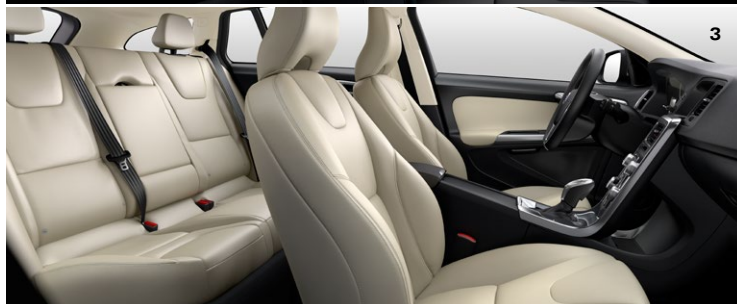

V60 INDIVIDUAL OPTIONS

INDIVIDUAL OPTIONS	T5	T6 AWD R-Design
Keyless Entry and Start	O/P	●
Park Assist Pilot (requires BLIS)	○	○
Dual outboard two-stage child booster seats with adaptive seat belts and power child locks (rear doors)	○	○
Heated front seats	O/P	O/P
Dual screen rear seat entertainment system	○	○
Metallic paint	○	○
Urbane wood inlays	○	N/A
Piano Black wood Inlay	○	N/A
18" Skadi alloy wheels	○	N/A
Performance Summer Tires	N/A	○
Sport seats with charcoal headliner	○	●
Electronically Controlled AWD	○	●

Pallene, 17x7", Silver
(Standard T5)

Skadi, 18x8", Silverbright
(Optional T5)

Portia, 19x8", Diamond Cut/Black
(Optional T5 Sport Package)

Ixion, 19x8", Diamond Cut/Matte Black
(Standard T6 R-Design)

UPHOLSTERIES T-Tec/textile 1. Charcoal/Offblack in Anthracite Black Interior with Quartz Headliner, K601 (Standard T5) **Leather** 2. Offblack in Anthracite Black Interior with Quartz Headliner, K701 (T5 Premier & Platinum) 3. Soft Beige in Anthracite Black Interior with Soft Beige Headliner, K70P (T5 Premier & Platinum) **Sport Leather** 4. Soft Beige in Anthracite Black Interior with Charcoal Headliner, K36P (Optional T5) 5. Offblack in Anthracite Black Interior with Charcoal Headliner, K361 (Optional T5) 6. Beechwood Brown/Offblack in Anthracite Black Interior with Charcoal Headliner, K363 (Optional T5) **R-Design Leather** 7. Offblack in Anthracite Black Interior with Charcoal Headliner, KT60 (Standard R-Design)