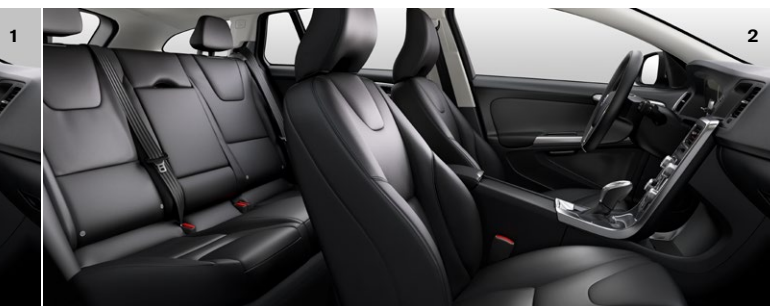

V60 INDIVIDUAL OPTIONS

INDIVIDUAL OPTIONS	T5	T6 AWD R-Design
Keyless Entry and Start	O/P	●
Park Assist Pilot (requires BLIS)	○	○
Dual outboard two-stage child booster seats with adaptive seat belts and power child locks (rear doors)	○	○
Heated front seats	O/P	O/P
Dual screen rear seat entertainment system	○	○
Metallic paint	○	○
Urbane wood inlays	○	N/A
Piano Black wood Inlay	○	N/A
18" Skadi alloy wheels	○	N/A
Performance Summer Tires	N/A	○
Sport seats with charcoal headliner	○	●
Electronically Controlled AWD	○	●

Pallene, 17x7", Silver
(Standard T5)

Skadi, 18x8", Silverbright
(Optional T5)

Portia, 19x8", Diamond Cut/Black
(Optional T5 Sport Package)

Ixion, 19x8", Diamond Cut/Matte Black
(Standard T6 R-Design)

UPHOLSTERIES T-Tec/textile 1. Charcoal/Offblack in Anthracite Black Interior with Quartz Headliner, K601 (Standard T5) **Leather** 2. Offblack in Anthracite Black Interior with Quartz Headliner, K701 (T5 Premier & Platinum) 3. Soft Beige in Anthracite Black Interior with Soft Beige Headliner, K70P (T5 Premier & Platinum) **Sport Leather** 4. Soft Beige in Anthracite Black Interior with Charcoal Headliner, K36P (Optional T5) 5. Offblack in Anthracite Black Interior with Charcoal Headliner, K361 (Optional T5) 6. Beechwood Brown/Offblack in Anthracite Black Interior with Charcoal Headliner, K363 (Optional T5) **R-Design Leather** 7. Offblack in Anthracite Black Interior with Charcoal Headliner, KT60 (Standard R-Design)