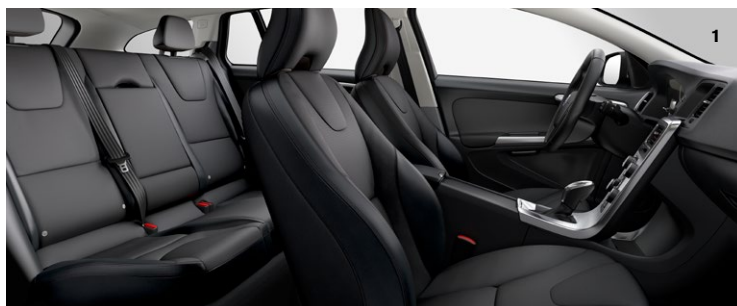

V60 INDIVIDUAL OPTIONS

INDIVIDUAL OPTIONS	T5	T6 AWD R-Design
Keyless Entry and Start	O/P	●
Park Assist Pilot (requires BLIS)	○	○
Dual outboard two-stage child booster seats with adaptive seat belts and power child locks (rear doors)	○	○
Heated front seats	O/P	O/P
Dual screen rear seat entertainment system	○	○
Metallic paint	○	○
Urbane wood inlays	○	N/A
Piano Black wood Inlay	○	N/A
18" Skadi alloy wheels	○	N/A
Performance Summer Tires	N/A	○
Sport seats with charcoal headliner	○	●
Electronically Controlled AWD	○	●

Pallene, 17x7", Silver
(Standard T5)

Skadi, 18x8", Silverbright
(Optional T5)

Portia, 19x8", Diamond Cut/Black
(Optional T5 Sport Package)

Ixion, 19x8", Diamond Cut/Matte Black
(Standard T6 R-Design)

UPHOLSTERIES T-Tec/textile 1. Charcoal/Offblack in Anthracite Black Interior with Quartz Headliner, K601 (Standard T5) **Leather** 2. Offblack in Anthracite Black Interior with Quartz Headliner, K701 (T5 Premier & Platinum) 3. Soft Beige in Anthracite Black Interior with Soft Beige Headliner, K70P (T5 Premier & Platinum) **Sport Leather** 4. Soft Beige in Anthracite Black Interior with Charcoal Headliner, K36P (Optional T5) 5. Offblack in Anthracite Black Interior with Charcoal Headliner, K361 (Optional T5) 6. Beechwood Brown/Offblack in Anthracite Black Interior with Charcoal Headliner, K363 (Optional T5) **R-Design Leather** 7. Offblack in Anthracite Black Interior with Charcoal Headliner, KT60 (Standard R-Design)