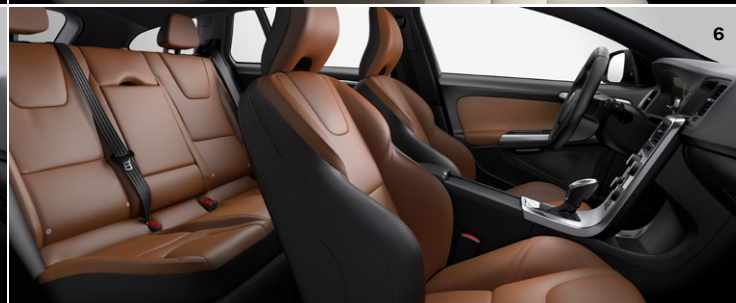

V60 INDIVIDUAL OPTIONS

INDIVIDUAL OPTIONS	T5	T6 AWD R-Design
Keyless Entry and Start	O/P	●
Park Assist Pilot (requires BLIS)	○	○
Dual outboard two-stage child booster seats with adaptive seat belts and power child locks (rear doors)	○	○
Heated front seats	O/P	O/P
Dual screen rear seat entertainment system	○	○
Metallic paint	○	○
Urbane wood inlays	○	N/A
Piano Black wood Inlay	○	N/A
18" Skadi alloy wheels	○	N/A
Performance Summer Tires	N/A	○
Sport seats with charcoal headliner	○	●
Electronically Controlled AWD	○	●

Pallene, 17x7", Silver
(Standard T5)

Skadi, 18x8", Silverbright
(Optional T5)

Portia, 19x8", Diamond Cut/Black
(Optional T5 Sport Package)

Ixion, 19x8", Diamond Cut/Matte Black
(Standard T6 R-Design)

UPHOLSTERIES T-Tec/textile 1. Charcoal/Offblack in Anthracite Black Interior with Quartz Headliner, K601 (Standard T5) **Leather** 2. Offblack in Anthracite Black Interior with Quartz Headliner, K701 (T5 Premier & Platinum) 3. Soft Beige in Anthracite Black Interior with Soft Beige Headliner, K70P (T5 Premier & Platinum) **Sport Leather** 4. Soft Beige in Anthracite Black Interior with Charcoal Headliner, K36P (Optional T5) 5. Offblack in Anthracite Black Interior with Charcoal Headliner, K361 (Optional T5) 6. Beechwood Brown/Offblack in Anthracite Black Interior with Charcoal Headliner, K363 (Optional T5) **R-Design Leather** 7. Offblack in Anthracite Black Interior with Charcoal Headliner, KT60 (Standard R-Design)