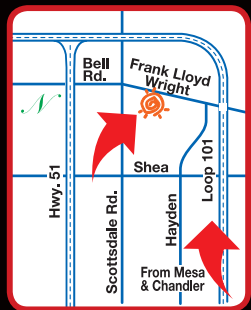

Visit Online 24/7
PinnacleNissan.com

Conveniently located at 7601 East Frank Lloyd Wright Blvd. in North Scottsdale
 JUST 15 MIN. FROM DOWNTOWN PHOENIX AND THE EAST VALLEY.

Call 480-455-4718

SEE THE STRIPES. GET THE SAVINGS.