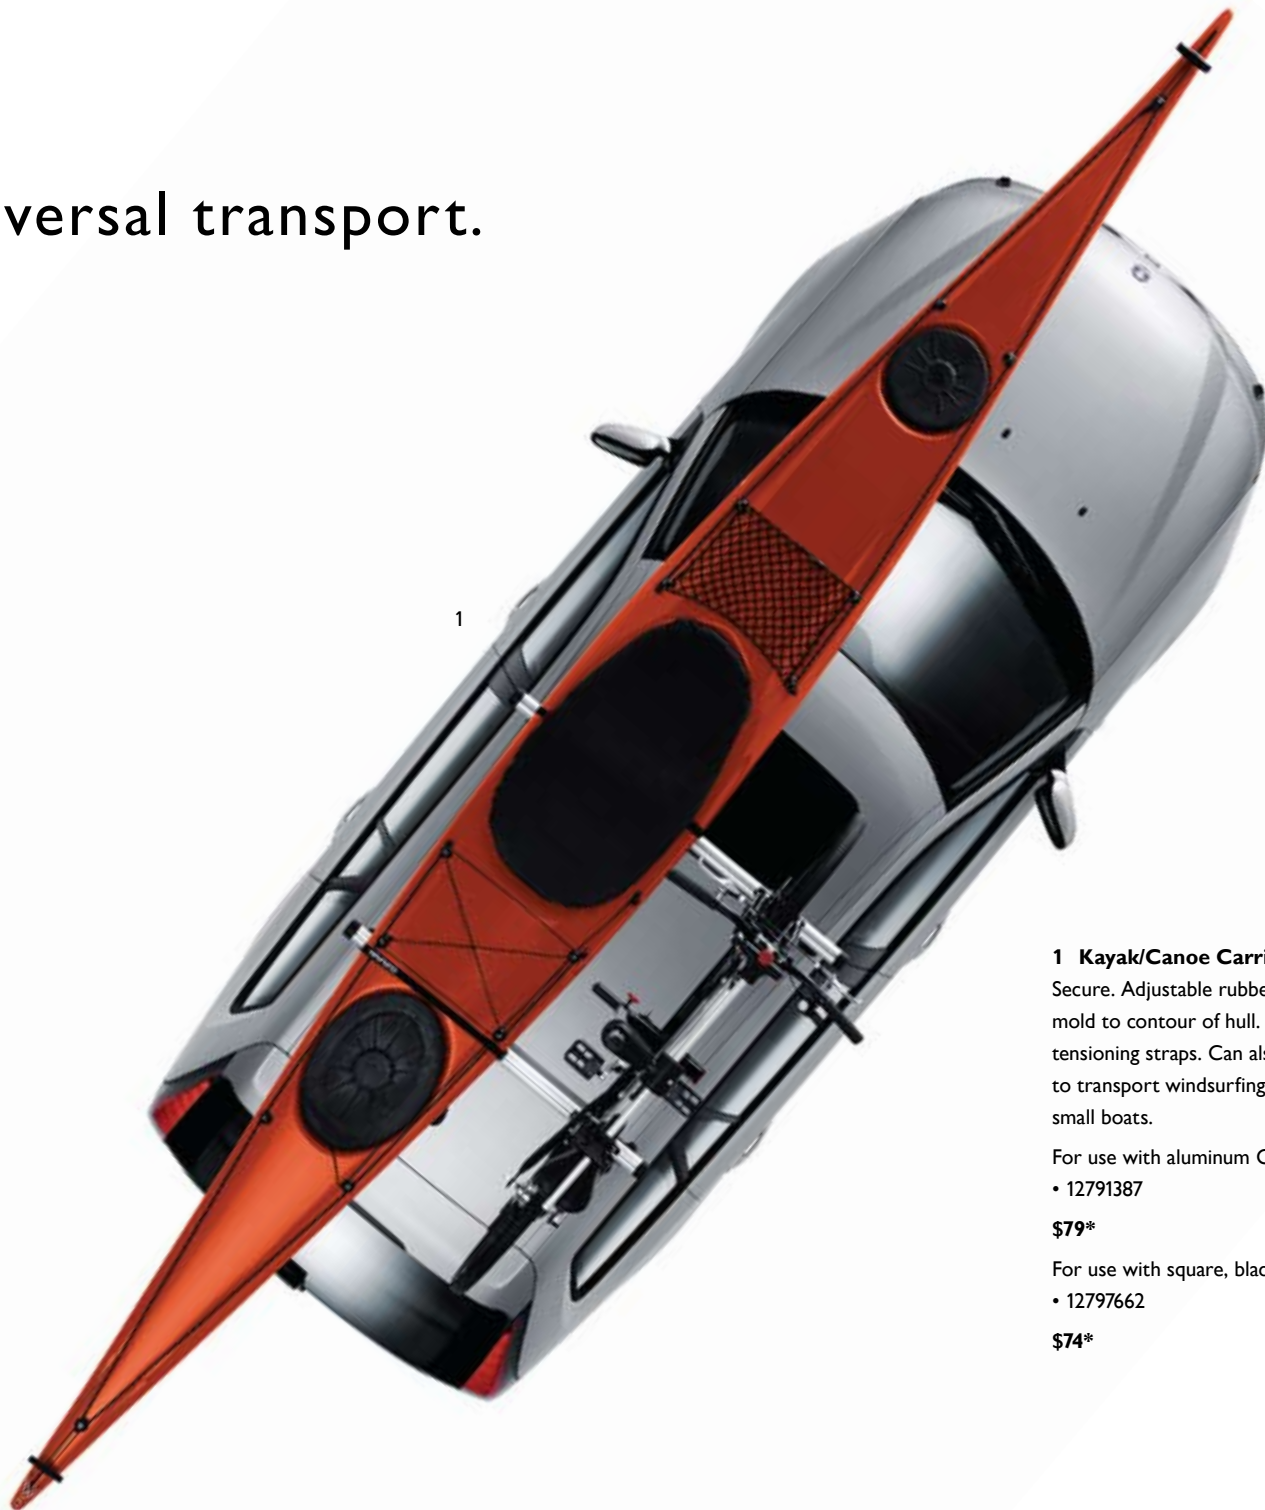

#### Mounting Adapter (Not Shown)

For use with aluminum C-track bars • 12799338

For use with square, black bars • 12799337

\$31\*

\*\*MSRP Prices Not Valid Contact Dealer For Current Price

universal transport.