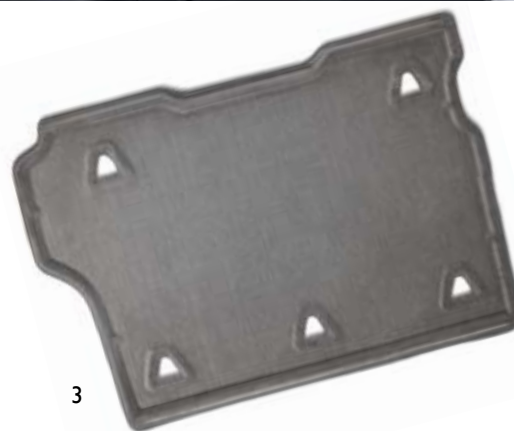

protection.

Spotless. While your 9-7X is tough enough to tackle the elements, it certainly doesn't have to show it. These accessories help keep that a closely guarded secret.

1 Mud Flaps

Functional. Durable black plastic. No logo, flat guard with contour. 9.7" wide. Front only. • 12497428

$16*

2 Side-Window Weather Deflectors

Fresh. Allow airflow while helping to keep rain out. UV-stable.

Smoke • 12497761

$81*

3 Molded Carpet Cargo Mat

Tailored. Fits the contours of the rear compartment.

Cashmere • 17802596

Ebony • 17802595

$122*

46 **MSRP Prices Not Valid Contact Dealer For Current Price

*MSRP. Excludes installation and taxes. Some accessories may require additional equipment and/or services. See dealer for details.
See your Saab dealer to order any of these *must-have* accessories. For a complete listing, visit saabusa.com/accessories.