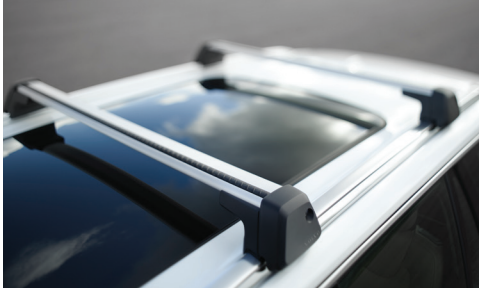

Load Bars

Aerodynamically designed wing profile bars to reduce air resistance and wind noise. They lock in place and hold the complete line of Volvo roof-top accessories.

Child Booster Cushion Upholstery

This new generation of comfort upholstery and head restraints for the integrated booster cushion, provides good support, and helps keep the upholstery clean.

Rubber Floor Mats

Soft, flexible floor mats have raised edges all around to protect the passenger compartment against moisture and dirt. Also includes a back seat tunnel mat.