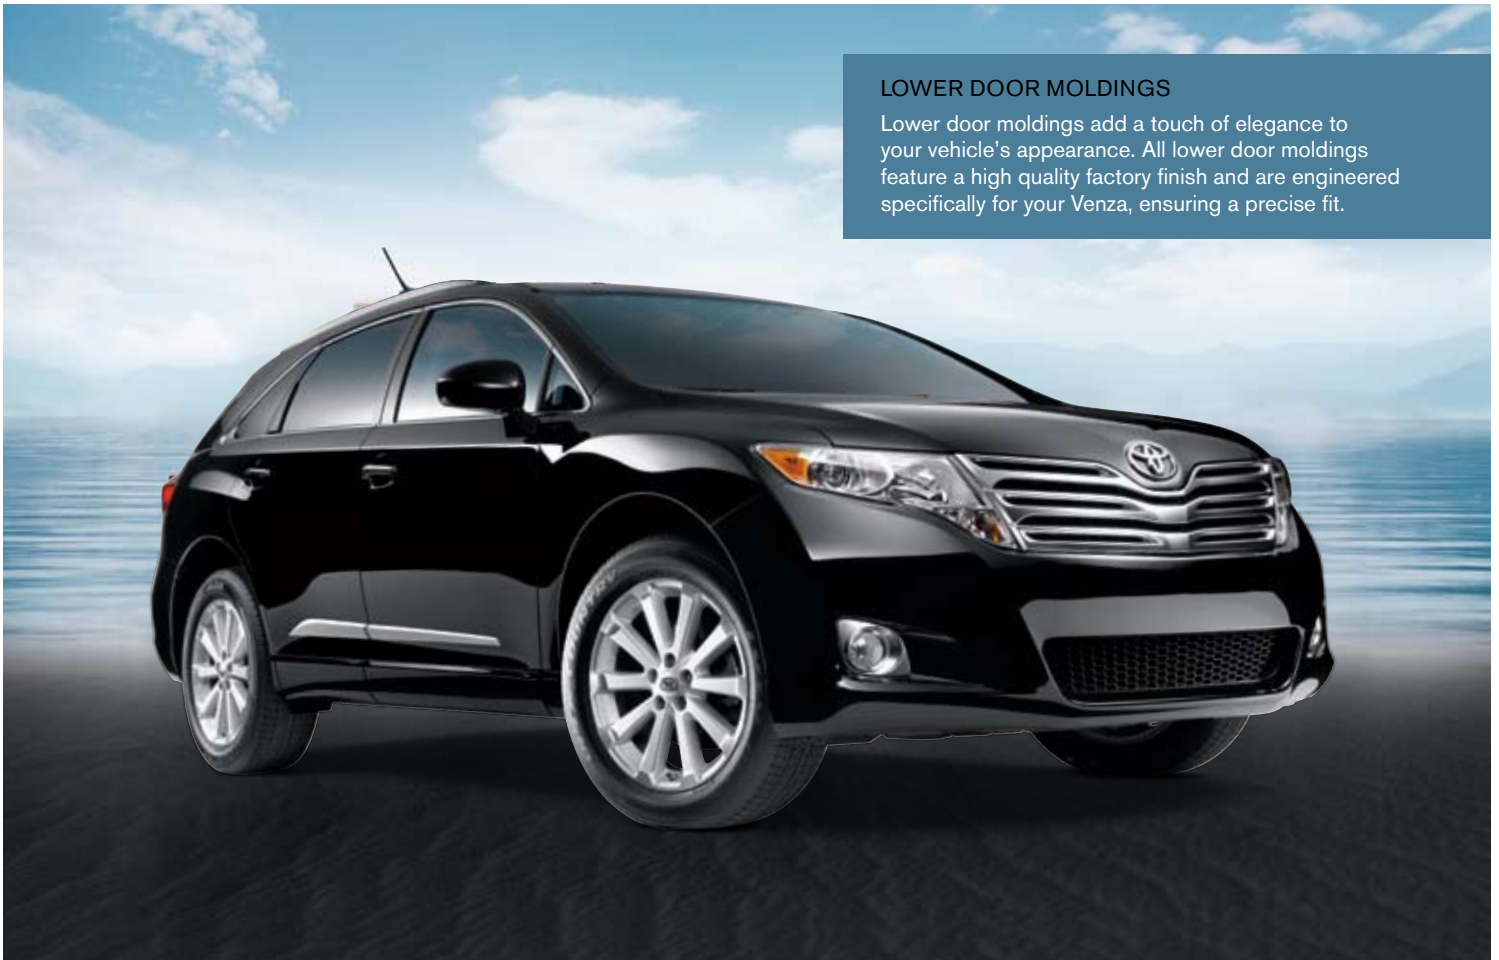

LOWER DOOR MOLDINGS

Lower door moldings add a touch of elegance to your vehicle's appearance. All lower door moldings feature a high quality factory finish and are engineered specifically for your Venza, ensuring a precise fit.