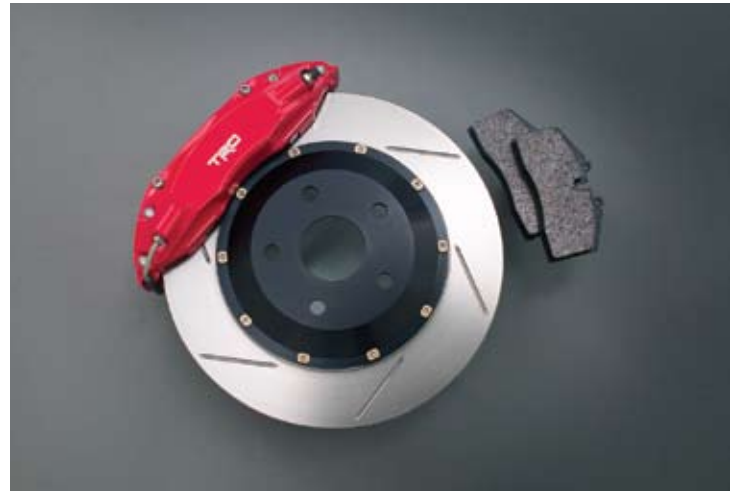

TRD HIGH PERFORMANCE BRAKE KIT

Delivering confidence-inspiring performance, the TRD high-performance brake kit features a four-piston opposed, fixed caliper designed specifically for your vehicle. This optimized design also helps you achieve maximum stopping power, while the one-piece rotor design ensures durability under the harshest conditions, with no special maintenance required. The kit also includes performance brake pads and stainless steel braided brake lines. (XRunner models only).