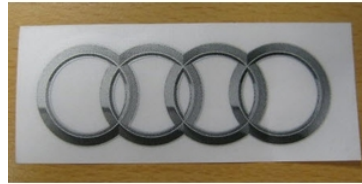

Iconic four rings decal

Our Price: \$6.40

Key chain

Our Price: \$32.00

Slimline license plate frame with Audi rings

Our Price: \$38.00

Carbon fiber valve stem caps with Audi rings logo

Our Price: \$33.00