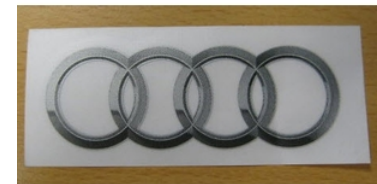

Our Price: \$60.00

Slimline license plate frame with Audi rings

Our Price: \$31.00

Exhaust tips

Our Price: \$136.00

Iconic four rings decal

Our Price: \$7.00

2015 A4 Sedan Accessories