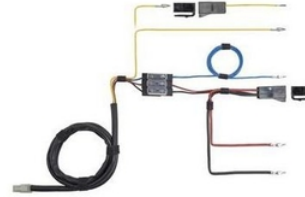

Our Price: \$208.00

3.5mm jack connector AMI cable

Our Price: \$67.00

Harness

Our Price: \$67.00

3.5mm jack connector AMI cable

Our Price: \$65.00

A4 - A5 Radio Display screen