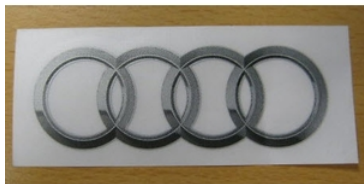

## Sport and Design

Valve stem caps  
**Our Price: \$41.00**

Slimline license plate frame  
**Our Price: \$120.00**

Decorative Film - quattro  
**Our Price: \$60.00**

Audi sport license plate frame (carbon fiber)  
**Our Price: \$120.00**