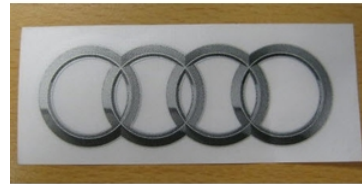

## Sport and Design

Truth in engineering license plate frame

**Our Price: \$48.00**

Iconic four rings decal

**Our Price: \$7.00**

Satin finished slimline truth in engineering license plate frame

**Our Price: \$30.00**