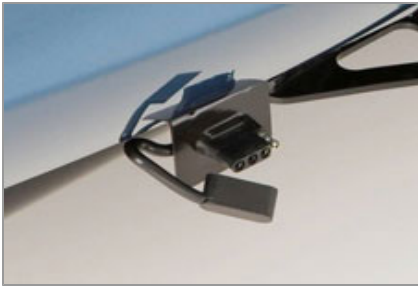

Roof Rack is not available for vehicles equipped with the panoramic glass roof.

Towing Hitch (2" Receiver), Ball Platform & Wire Harness

\$855.00

The Toyota Hitch System is specifically manufactured for your vehicle. Each System has been engineered to obtain your vehicle's safest maximum tow rating. For ease of use, the Towing Hitch Platform has been custom designed to accommodate the height of your vehicle with conventional towing. For safety, the Wire Harness (4-pin flat connector) features high-quality plug-in connectors specific to each Toyota model to ensure seamless taillight and turn signal operation. For durability, all Toyota Hitch Systems are e-coated and powder coated to prevent rust and corrosion and designed to meet or exceed all industry towing standards. Please refer to your vehicle's Owner's Manual for the rated towing capacity.

Towing Hitch Ball 2" - 6,000 lbs

\$32.00

The Toyota Towing Hitch Ball is designed and tested to meet your Toyota's towing specification and quality standards.

For calculation purposes, all accessory pricing includes installation (if required). However, because the cost of doing business varies, the installation portion of the price may not be the exact cost of installation at a dealership. Please confirm accessory pricing with your dealership.