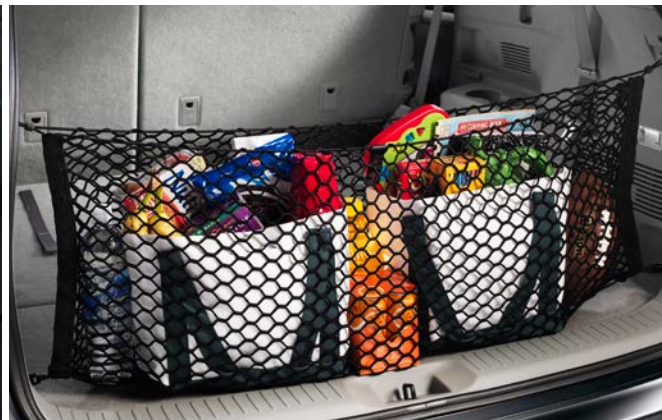

ACCESSORIES

2019 Highlander

Take your Highlander to a higher place.

You made a bold decision to go with a Toyota Highlander. Now you can take it to the next level with Genuine Toyota Accessories.

Whether you want to add more protection, comfort, convenience, or all of the above, you'll find a wide range of accessories to equip your Highlander just the way you want it.

Genuine Toyota Accessories: No boundaries.

toyota.com/accessories

EXTERIOR

Make your Highlander your own and keep it looking great. Genuine Toyota Accessories offer a range of products to help offset the effects of the open road.

INTERIOR

Genuine Toyota Accessories allow you to leverage all that room while keeping the interior looking great.

ELECTRONICS

High tech is a critical component in the manufacture of every Highlander. Genuine Toyota Accessories provide entertainment, security and convenience to help make every drive comfortable and enjoyable.