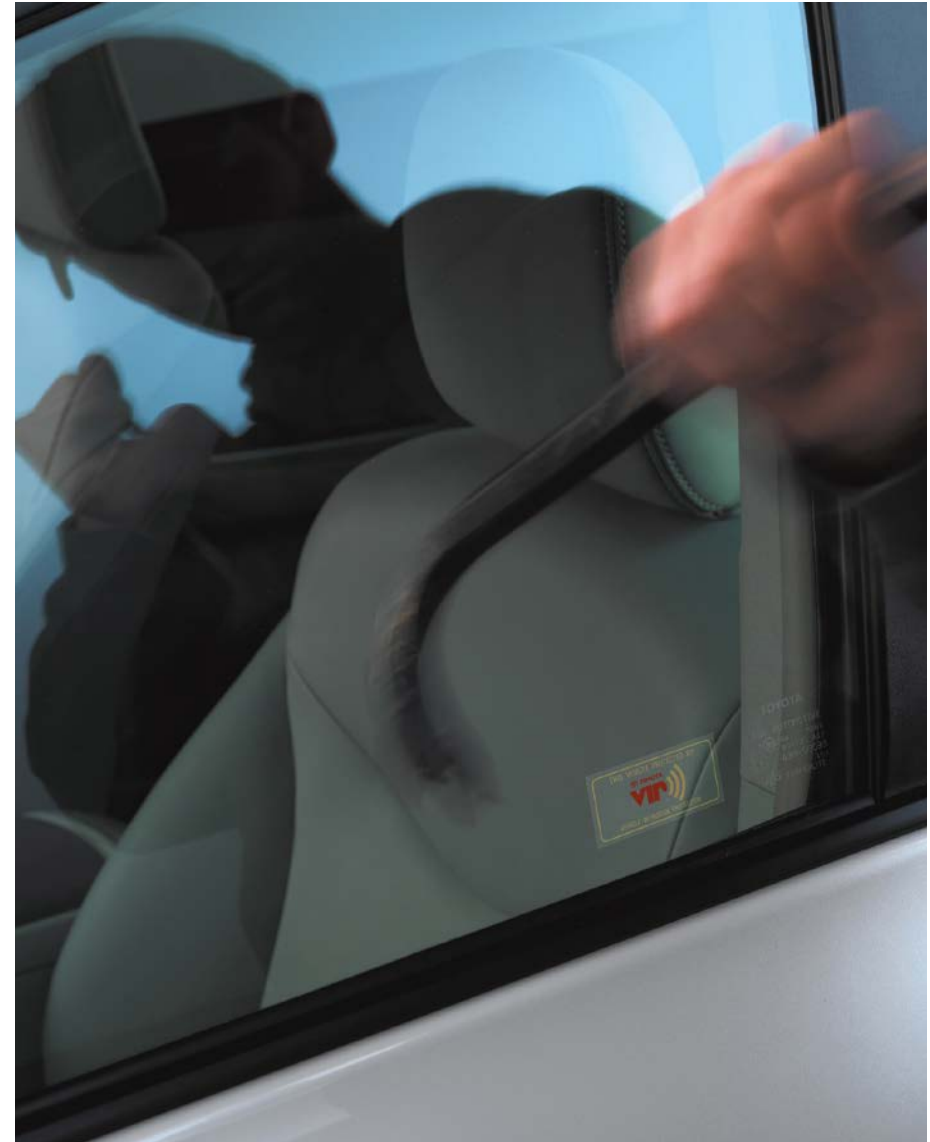

Glass Breakage Sensor (GBS)

If your Highlander already has a factory Security System, enhance your coverage with GBS.