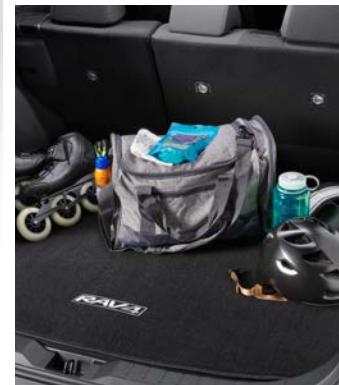

ACCESSORIES

2019 RAV4

Explore the possibilities with Genuine Toyota Accessories.

You made an excellent decision to go with a RAV4. Now it's time to make it your own with Genuine Toyota Accessories. They are the only accessories designed, engineered and tested specifically by Toyota.

toyota.com/accessories

Genuine Toyota Accessories: No boundaries.

EXTERIOR

Upgrade your active lifestyle with Toyota exterior accessories. Genuine Toyota Accessories offer additional functionality while helping protect your vehicle's finish for many years down the road.