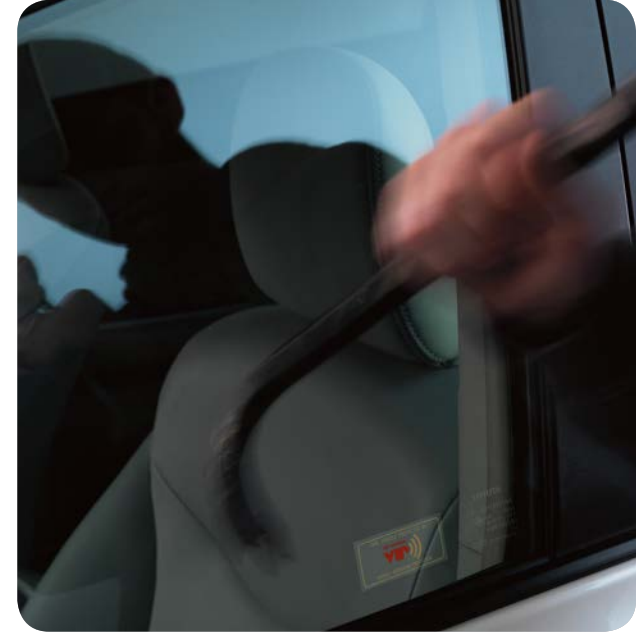

INTERIOR ACCESSORIES

toyota.com/accessories

UNIVERSAL TABLET HOLDER⁵

Compatible with virtually all multimedia devices, it holds your tablet, phone, music or video player in place.

- Installs and removes in seconds—no tools required
- Adjustable pivot/tilt provides passengers with an eye level viewing experience
- Durable construction with spring-loaded arms to hold your device in place

WIRELESS HEADPHONES⁶

Additional wireless headphones let multiple passengers enjoy a personalized entertainment experience.

- Cushioned and adjustable with individual volume control, on/off switch and LED indicator