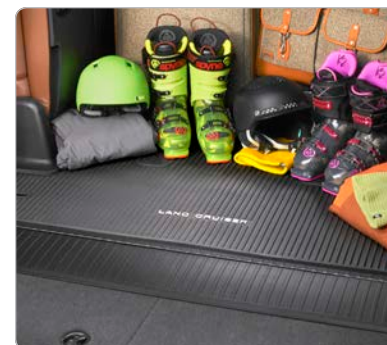

ACCESSORIES

2019
LAND CRUISER

EXTERIOR

3

Give your Land Cruiser added protection and increase its functionality with exterior accessories from Toyota. They are the only accessories built and tested by Toyota engineers.

INTERIOR

5

We've got the perfect interior accessories for maximizing style and comfort. Upgrade your Land Cruiser with the only accessories that are built with the legendary quality standards set by Toyota for fit and finish.