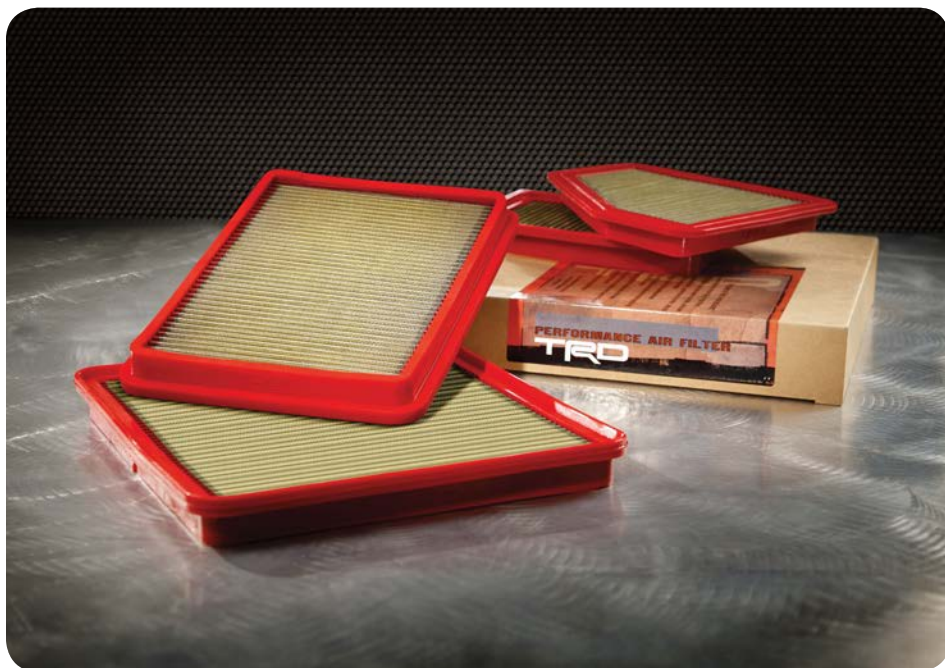

TRD AIR FILTER

For optimal engine protection and performance, the TRD air filter offers superb filtration and enhanced airflow.

- Four-ply filter element features durable, epoxy-coated mesh enclosure and elastomeric seal to help optimize a precise, leak-free fit.