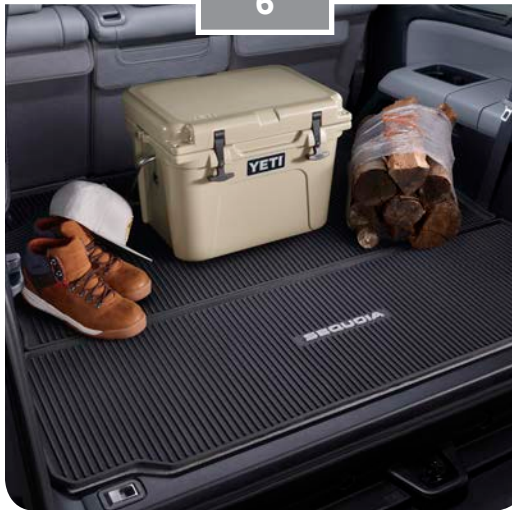

INTERIOR

6

We've got the perfect interior accessories for maximizing style and comfort. Upgrade your Sequoia with the only accessories that are built with the legendary quality standards set by Toyota for fit and finish.