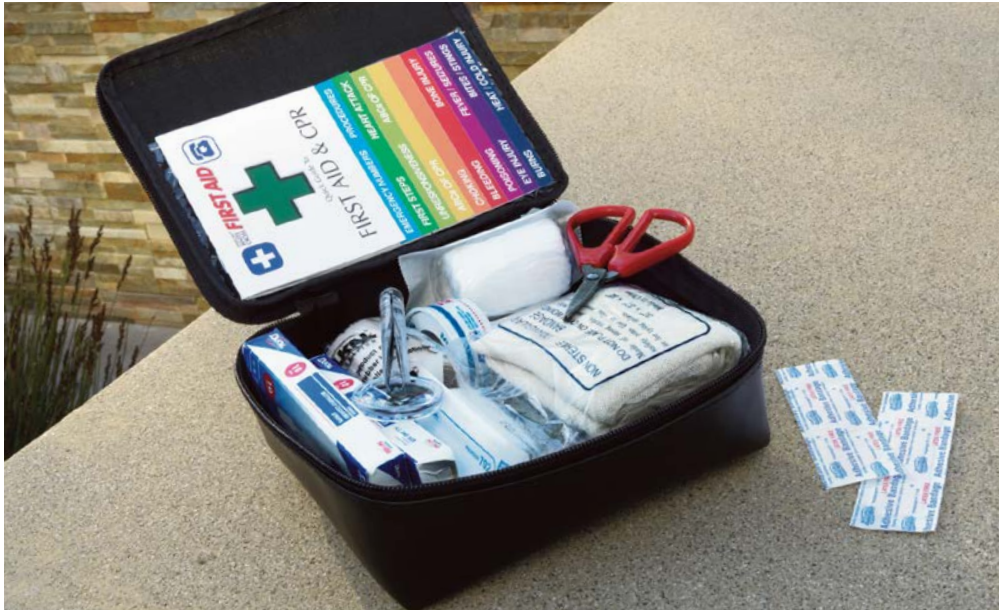

This convenient, self-contained coin holder/ashtray cup fits snugly inside your cupholder.

- Holds loose change
- Hinged lid helps minimize odors and flyaway ash
- Easy to empty and clean

Cargo Tote

The collapsible, soft-sided cargo tote secures a variety of items, and helps keep them in place.

- Removable divider panels help hold items upright
- Two carrying handles for easy loading and unloading
- Stores flat when not in use

INTERIOR ACCESSORIES

toyota.com/accessories

First Aid Kit

Be prepared for life's little emergencies.