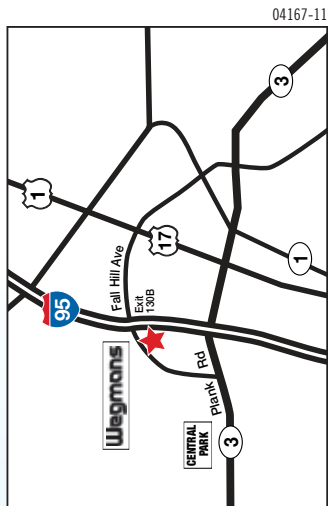

3400 Fall Hill Avenue
Fredericksburg, VA 22401

Check us out on
your smartphone

SALES HOURS

Mon - Fri: 9:00AM - 8:00PM
Sat: 9:00AM - 6:30PM
Sun: 12:00PM - 4:00PM