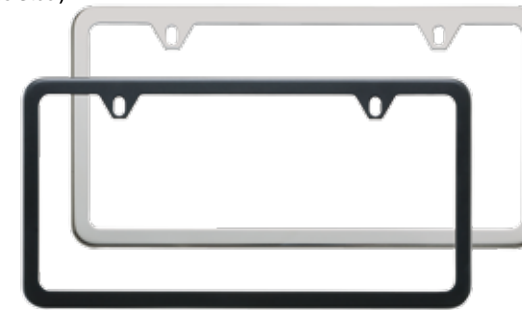

■ Slim License Plate Frames
Manufactured from heavy-gauge 304 stainless steel that will not rust or corrode. Kit includes hardware hider caps.
SOA342L104 (Polished Stainless Steel)
SOA342L105 (Matte Black)