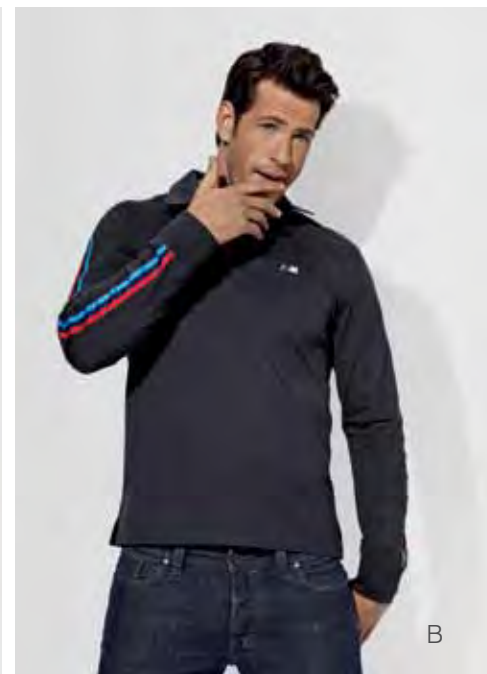

A. **Men's M Shirt** $70. Button-down shirt has BMW M logo and M stripe tape at neck and cuff lining. 96% cotton, 4% elastane. European fit. Imported.

		S	M	L	XL	XXL	XXXL
White	80 12 2 211	718	719	720	721	722	723

B. **Men's M Rugby Shirt** $70. Long-sleeved M rugby shirt has 3-button placket, side slits at hem, BMW M logo at the front left chest and appliqué BMW M stripes along both sleeves. 100% cotton. European fit. Imported.

		S	M	L	XL	XXL	XXXL
Anthracite	80 14 2 211	724	725	726	727	728	729

C. **Men's M Fan Tee** $34. Round-neck tee features large BMW M logo on the chest and sporty carbon-style necktape. 100% cotton. European fit. Imported.

		S	M	L	XL	XXL
Anthracite	80 12 2 166	206	207	208	209	210
White	80 14 2 158	074	075	076	077	078

A

B

C

C