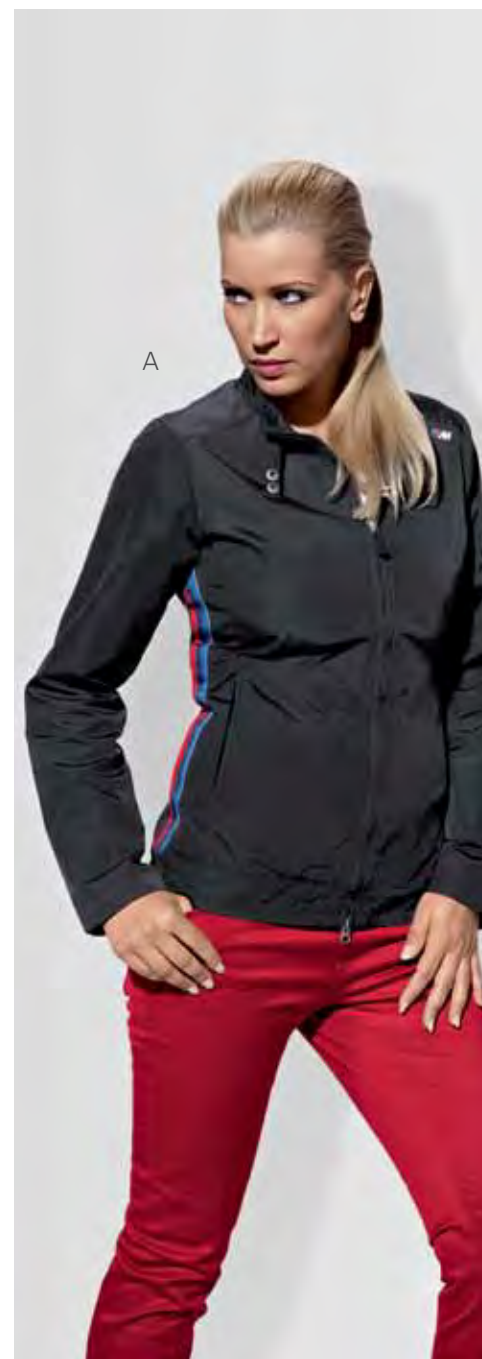

A. **Ladies' Nylon M Stripe Jacket** $145. Versatile jacket has two-way zip, stand-up collar with snap-button closure and two side pockets. BMW M logo on left shoulder and M stripes along the side seams. 100% nylon. European fit. Imported.

		S	M	L	XL	XXL
Anthracite	80 12 2 211	761	762	763	764	765

B. **Ladies' M Nylon Jacket** $181. Sporty, water- and windproof M nylon jacket has BMW M stripes, rubberized BMW M zip-pull, BMW M stripe tape at back of collar and carbon-style neck tape. 100% nylon canvas. European fit. Imported.

		XS	S	M	L	XL	XXL
Anthracite	80 14 2 297	285	286	287	288	289	290