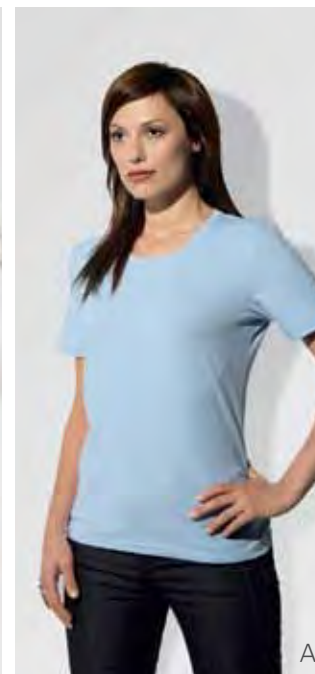

A. **Ladies' Tee** $28. Classic tee has a round neckline and embroidered BMW logo on sleeve. Crafted from certified organic cotton fabric and manufactured in an environmentally friendly facility. 100% organic cotton. European fit. Imported.

		XS	S	M	L	XL	XXL
Black	80 14 2 166	812	813	814	815	816	-
Black	80 14 2 180	-	-	-	-	-	640
Light Blue	80 14 2 166	807	808	809	810	811	-
Light Blue	80 14 2 180	-	-	-	-	-	639
White	80 14 2 166	802	803	804	805	806	-
White	80 14 2 180	-	-	-	-	-	638

B. **Ladies' Polo** $45. Solid polo features feminine cut for a flattering fit. BMW logo on front left chest. 65% cotton, 35% polyester. Imported.

		S	M	L	XL	XXL
White	80 90 2 296	726	727	728	729	730
Blue	80 90 2 296	736	737	738	739	740
Black	80 90 2 296	731	732	733	734	735
Red	80 90 2 296	741	742	743	744	745

C. **Ladies' Tech Polo** $40. Lightweight polo is constructed with moisture-management micro-mesh fabric. Features 2-button placket, rib-knit cuffs, tailored side vents and BMW logo on front left chest. 100% polyester. Imported.

		S	M	L	XL	XXL
Cobalt	80 90 2 296	711	712	713	714	715
Navy	80 90 2 296	721	722	723	724	725
Burgundy	80 90 2 296	716	717	718	719	720
White	80 90 2 296	706	707	708	709	710
Black	80 90 2 296	701	702	703	704	705