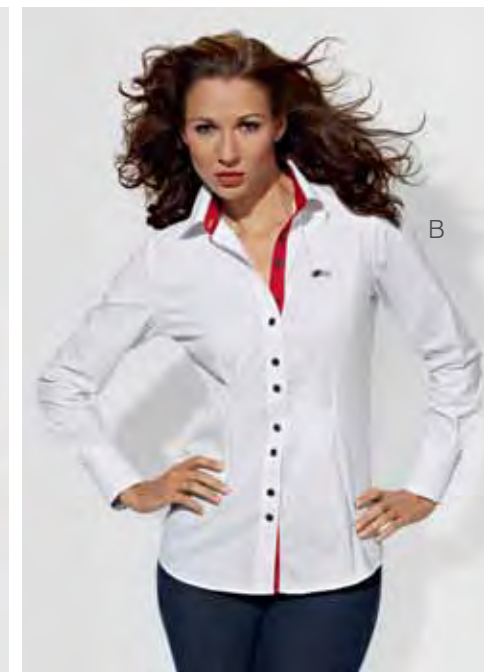

A. **Ladies' M Polo Shirt** $60. Sporty V-neck polo features a contemporary 3-button placket and flat knit cuffs with the BMW M stripes design. 95% cotton, 5% elastane. European fit. Imported.

		S	M	L	XL	XXL
Black	80 14 2 211	749	750	751	752	753

B. **Ladies' M Blouse** $70. Classic blouse has princess seams for tailored fit, anthracite-colored buttons and red inner placket and collar. BMW M logo on front left chest. 96% cotton, 4% elastane. European fit. Imported.

		S	M	L	XL	XXL
White	80 12 2 211	755	756	757	758	759

C. **Ladies' Sequined M Tee Shirt** $35. Stand-out tee shirt features large M logo in shiny sequins and is designed by Martina Bachmann, head of BMW M Interior Design. Features stripes below seam, carbon-style necktape and eye-catching raglan sleeves. 95% cotton, 5% elastane. European fit. Imported.

		S	M	L	XL
Anthracite	80 14 2 166	222	223	224	225

D. **Ladies' Studded M Tee Shirt** $35. Specially designed by K. J. Elmitt, exterior designer of BMW M vehicles. Tailored tee shirt features carbon-style necktape and BMW M stripes on the seam. 95% cotton, 5% elastane. European fit. Imported.

		S	M	L	XL
Anthracite	80 14 2 166	217	218	219	220