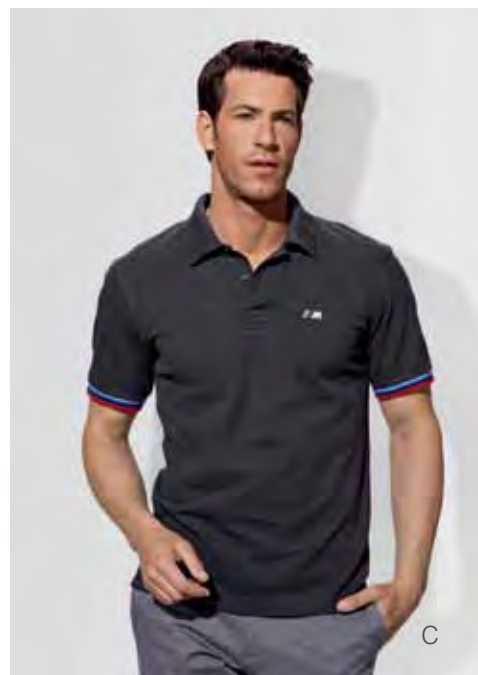

A. **Men's M Tee** $40. Sporty tee features M stripe on front left chest and back neck, flat-knit V neckline. 100% cotton. European fit. Imported.

		S	M	L	XL	XXL	XXXL
Red	80 14 2 211	694	695	696	697	698	699

B. **Men's M Rubber Print Tee** $45. Bold tee features carbon-style neck tape and rubberized BMW M logo on front and left sleeve. 100% cotton. European fit. Imported.

		S	M	L	XL	XXL
Anthracite	80 14 2 211	700	701	702	703	704

C. **Men's M Polo Shirt** $55. Sporty polo shirt has 2-button placket, M stripes along cuffs and back neck and BMW M logo on front left chest. 100% cotton. European fit. Imported.

		S	M	L	XL	XXL	XXXL
Anthracite	80 14 2 211	706	707	708	709	710	711
White	80 14 2 211	712	713	714	715	716	717

A

B

C

C