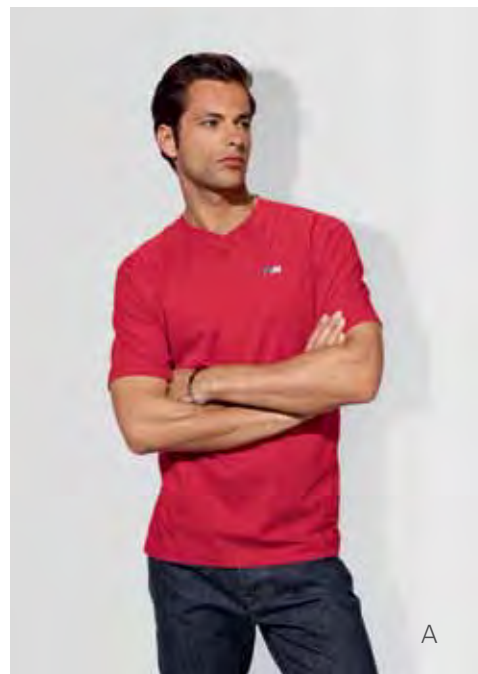

A. **Men's M Tee** $40. Sporty tee features M stripe on front left chest and back neck, flat-knit V neckline. 100% cotton. European fit. Imported.

		S	M	L	XL	XXL	XXXL
Red	80 14 2 211	694	695	696	697	698	699

B. **Men's M Rubber Print Tee** $45. Bold tee features carbon-style neck tape and rubberized BMW M logo on front and left sleeve. 100% cotton. European fit. Imported.

		S	M	L	XL	XXL
Anthracite	80 14 2 211	700	701	702	703	704

C. **Men's M Polo Shirt** $55. Sporty polo shirt has 2-button placket, M stripes along cuffs and back neck and BMW M logo on front left chest. 100% cotton. European fit. Imported.

		S	M	L	XL	XXL	XXXL
Anthracite	80 14 2 211	706	707	708	709	710	711
White	80 14 2 211	712	713	714	715	716	717

A