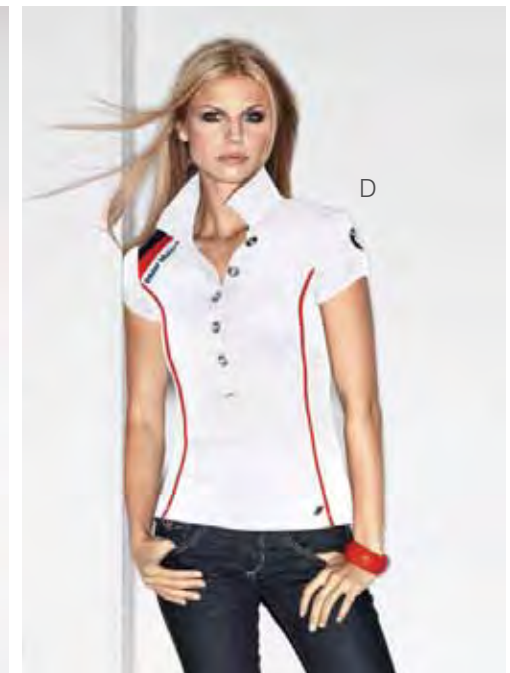

A. Men's Motorsport Polo Shirt $60. Contemporary polo is detailed with sporty BMW M stripes and a BMW Motorsport wordmark on sleeve. PUMA® logo at the nape of the neck. 100% cotton. European fit. Imported.

		S	M	L	XL	XXL
White	80 14 2 296	231	232	233	234	235

Available January 2013

B. Men's Motorsport DTM Team Polo Shirt $72. Sporty polo is detailed with BMW logo and PUMA® logo at chest, white and red stripes along the sides and BMW M stripes and sponsor logos on the sleeves. "Powered by BMW M" wordmark and BMW M logo at back hem and BMW Motorsport wordmark between the shoulders. 100% cotton. European fit. Imported.

		S	M	L	XL	XXL
Navy	80 14 2 296	226	227	228	229	230

Available January 2013

C. Men's Motorsport Tee $48. Bold, graphic tee sports the BMW M stripes and logo. 100% cotton. European fit. Imported.

		S	M	L	XL	XXL
White	80 14 2 296	236	237	238	239	240

Available January 2013

D. Ladies' Motorsport Polo Shirt $60. Lightly tailored polo features BMW M stripes design and BMW Motorsport wordmark on the right shoulder. Detailed with red decorative seams along the sides and PUMA® logo at the nape of the neck. 100% cotton. European fit. Imported.

		S	M	L	XL	XXL
White	80 14 2 296	241	242	243	244	245

Available January 2013