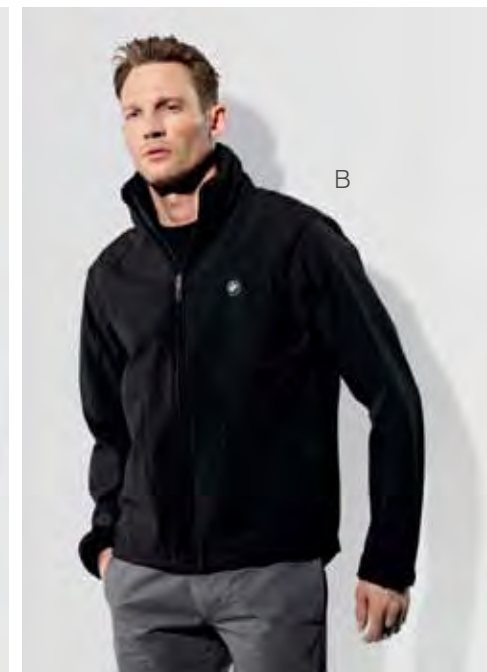

A. Men's Fleece Jacket $80. Sporty jacket in soft fleece with stand-up collar has embroidered BMW logo on front left chest. Hem with windstopper function and the recycled, breathable fabric ensure a pleasant level of comfort in any kind of weather. 100% recycled polyester. European fit. Imported.

		S	M	L	XL	XXL
Dark Blue	80 14 2 166	762	763	764	765	766

B. Men's Jacket $150. Wind- and water-repellent jacket provides superior comfort and versatility. Functional features: stand-up collar with foldaway hood, adjustable hem width, cuffs with adjustable hook-and-loop strips and side zip pockets. 100% polyester. European fit. Imported.

		S	M	L	XL	XXL
Black	80 12 2 166	767	768	769	770	771

C. Men's Hooded Sweat Jacket $105. Comfortable sweat jacket has removable hood, elbow patches and side slit pockets. Features ribbed hem and cuffs and quilted details. Embroidered BMW wordmark on front left chest. French terry, 90% cotton, 10% polyester. European fit. Imported.

		S	M	L	XL	XXL	XXXL
Dark Blue	80 14 2 211	474	475	476	477	478	479