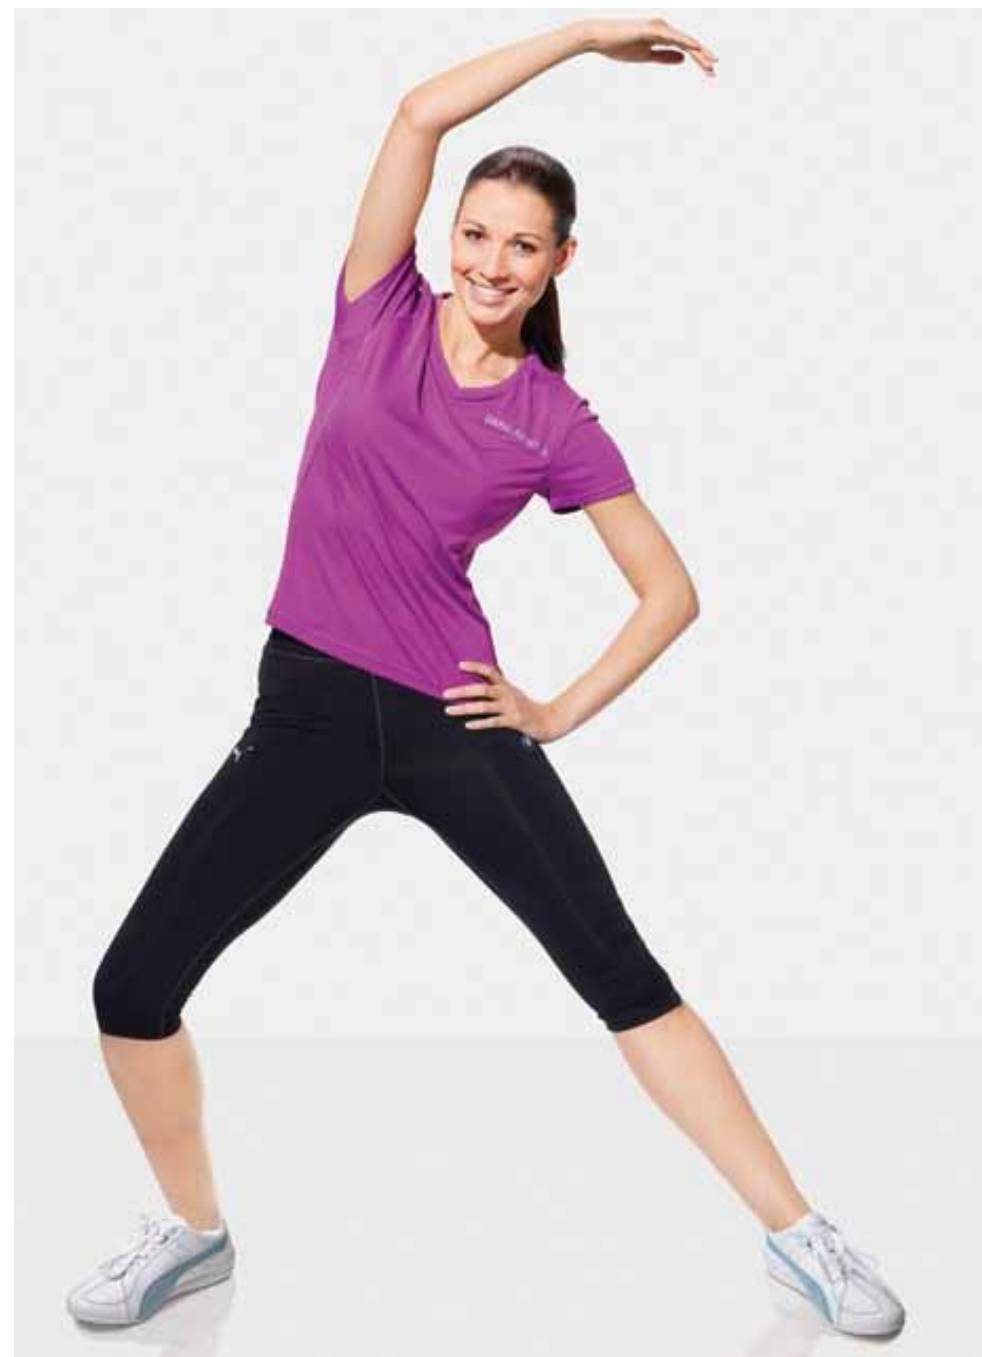

Ladies' Running V-neck Tee $54. High-performance V-neck tee constructed of special PUMA® ultimate sports performance fabric that manages moisture so you stay dry and comfortable. Features silver reflective PUMA® logo and BMW Athletics print. 100% polyester; interlock; UV resistant, wicking finish. European fit. Imported.

			S	M	L	XL		
Berry	80	14	2	231	747	748	749	750

Running Pants featured on page 97.