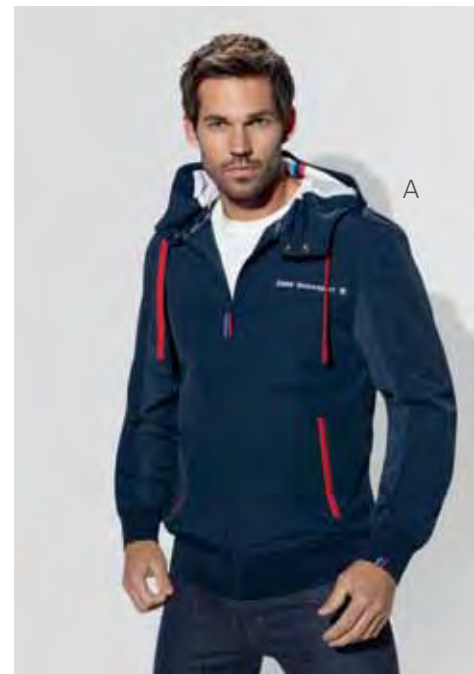

A. **Men's Motorsport Jacket** $111. Lightweight jacket has quilted detail along sleeves and pressed studs at collar. 100% nylon outer fabric. 100% cotton lining. European fit. Imported.

		S	M	L	XL	XXL
Navy	80 30 2 207	881	882	883	884	885

B. **Men's Motorsport Hoodie** $90. Drawstring hooded pullover features large pouch pocket, BMW Motorsport wordmark on chest and M stripes on hood and cuff. 100% polyester. European fit. Imported.

		S	M	L	XL	XXL
Navy	80 30 2 207	876	877	878	879	880

C. **Men's Motorsport Polo** $54. Contemporary polo has 3-button M stripe placket and M stripe detail on sleeve edge. 100% cotton piqué. European fit. Imported.

		S	M	L	XL	XXL
White	80 30 2 207	861	862	863	864	865

D. **Men's Motorsport Polo** $54. Sporty polo has 3-button placket and dual-layer styling at sleeves and hem. 100% cotton. European fit. Imported.

		S	M	L	XL	XXL
Navy	80 30 2 207	856	857	858	859	860