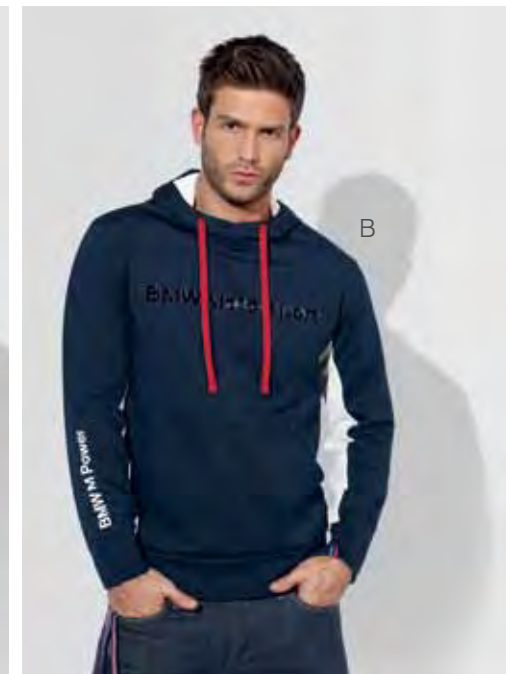

A. **Men's Motorsport Jacket** $111. Lightweight jacket has quilted detail along sleeves and pressed studs at collar. 100% nylon outer fabric. 100% cotton lining. European fit. Imported.

		S	M	L	XL	XXL
Navy	80 30 2 207	881	882	883	884	885

B. **Men's Motorsport Hoodie** $90. Drawstring hooded pullover features large pouch pocket, BMW Motorsport wordmark on chest and M stripes on hood and cuff. 100% polyester. European fit. Imported.

		S	M	L	XL	XXL
Navy	80 30 2 207	876	877	878	879	880

C. **Men's Motorsport Polo** $54. Contemporary polo has 3-button M stripe placket and M stripe detail on sleeve edge. 100% cotton piqué. European fit. Imported.

		S	M	L	XL	XXL
White	80 30 2 207	861	862	863	864	865

D. **Men's Motorsport Polo** $54. Sporty polo has 3-button placket and dual-layer styling at sleeves and hem. 100% cotton. European fit. Imported.

		S	M	L	XL	XXL
Navy	80 30 2 207	856	857	858	859	860