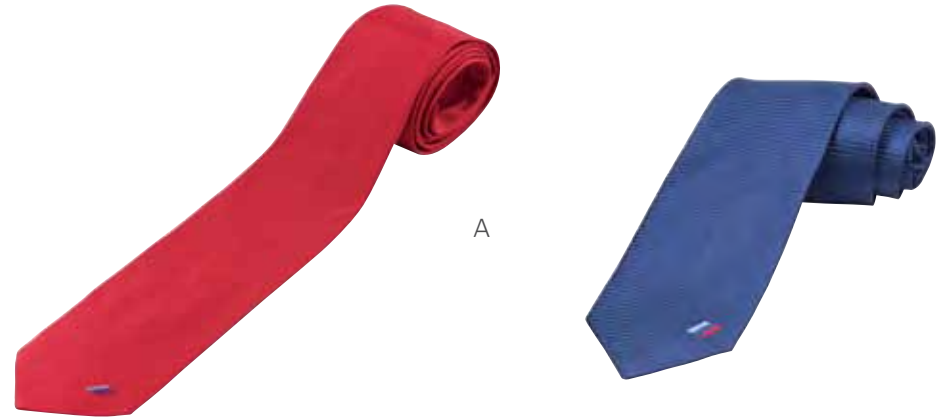

A. **M Tie** Classic silk tie with anthracite-colored workmanship. BMW M logo on front and back. 100% silk. Imported.

Red ($83) 80 16 2 154 925

Blue ($50) 80 16 2 244 684

B. **M Carbon Tie** $83. Carbon-style silk tie with woven BMW M logo front and back. 100% silk. Imported.

Anthracite 80 16 2 179 762

C. **M Belt** $110. Adjustable belt with a trendy, raw edge design has five holes for adjustment and metal buckle with engraved BMW M logo. Embossed BMW logo on the inside of the belt. Approx. 1 1/2" h x 47" w. 100% cowhide leather. Imported.

Anthracite 80 21 2 147 062