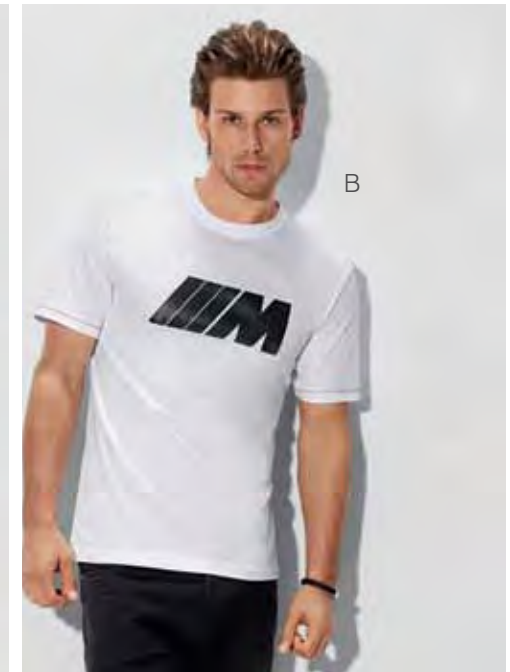

A. Men's M Blow Up Print Tee $56. Stylish shirt features large, distinctive BMW M print across chest, silver decorative seam, carbon-style neck tape and rubberized BMW M logo on chest. 100% cotton. European fit. Imported.

		S	M	L	XL*	XXL	XXXL
Anthracite	80 14 2 297	237	238	239	240	241	242

*XL available November 2012

B. Men's M Carbon Appliqué Tee $56. Sporty shirt has contemporary carbon-style BMW M logo appliqué on front. 100% cotton. European fit. Imported.

		S	M	L	XL	XXL	XXXL
Anthracite	80 14 2 297	231	232	233	234	235	236

C. M Back Tee $25. Bold tee features BMW M Back graphic on front chest. Imported.

		S	M	L	XL	XXL
Black	80 90 2 337	593	594	595	596	597