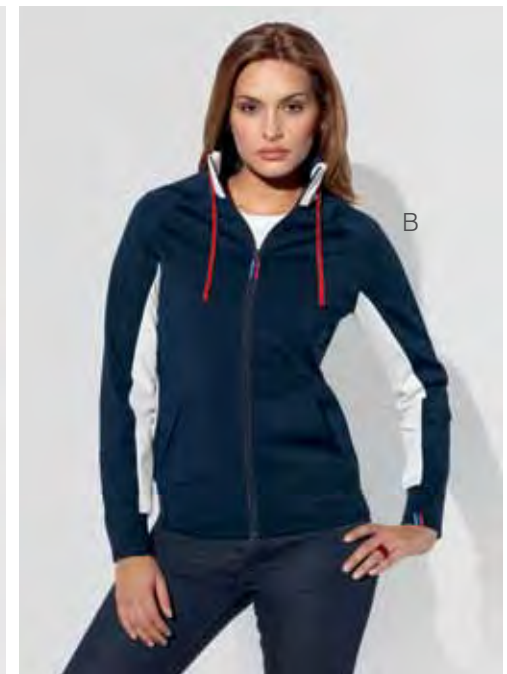

A. **Ladies' Motorsport Jacket.** $111. Wind and water-repellent jacket has front zip with side slit pockets and hood. Features quilting detail on hood and shoulders. 100% polyester outer fabric. 100% cotton lining. European fit. Imported.

		S	M	L	XL
White	80 30 2 207	912	913	914	915

B. **Ladies' Motorsport Sweat Jacket.** $89. Zip-up jacket is lightly tailored with front zip pouch pockets and quilted detail on sleeves. BMW Motorsport detail on sleeve. Powered by M on back of jacket. 100% polyester. European fit. Imported.

		S	M	L	XL
Navy	80 30 2 207	907	908	909	910

C. **Ladies' Motorsport Tank Top** $34. Sleeveless tank features 4-button placket and sporty two-layer design has an additional white top on the inside. BMW M stripe patch on the hem. 100% cotton. European fit. Imported.

		S	M	L	XL
Navy	80 30 2 207	897	898	899	900

D. **Ladies' Motorsport Polo** $54. Fashionable polo has 4-button M stripe placket and detail on sleeve edge. 100% cotton piqué. European fit. Imported.

		S	M	L	XL
White	80 30 2 207	902	903	904	905