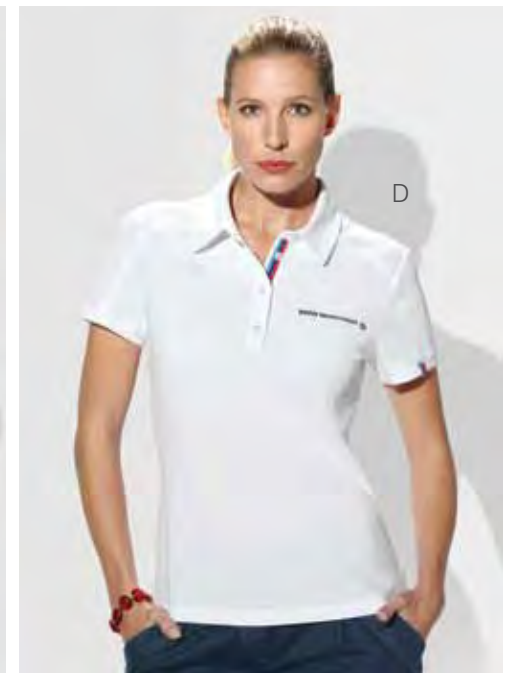

A. **Ladies' Motorsport Jacket.** $111. Wind and water-repellent jacket has front zip with side slit pockets and hood. Features quilting detail on hood and shoulders. 100% polyester outer fabric. 100% cotton lining. European fit. Imported.

		S	M	L	XL
White	80 30 2 207	912	913	914	915

B. **Ladies' Motorsport Sweat Jacket.** $89. Zip-up jacket is lightly tailored with front zip pouch pockets and quilted detail on sleeves. BMW Motorsport detail on sleeve. Powered by M on back of jacket. 100% polyester. European fit. Imported.

		S	M	L	XL
Navy	80 30 2 207	907	908	909	910

C. **Ladies' Motorsport Tank Top** $34. Sleeveless tank features 4-button placket and sporty two-layer design has an additional white top on the inside. BMW M stripe patch on the hem. 100% cotton. European fit. Imported.

		S	M	L	XL
Navy	80 30 2 207	897	898	899	900

D. **Ladies' Motorsport Polo** $54. Fashionable polo has 4-button M stripe placket and detail on sleeve edge. 100% cotton piqué. European fit. Imported.

		S	M	L	XL
White	80 30 2 207	902	903	904	905