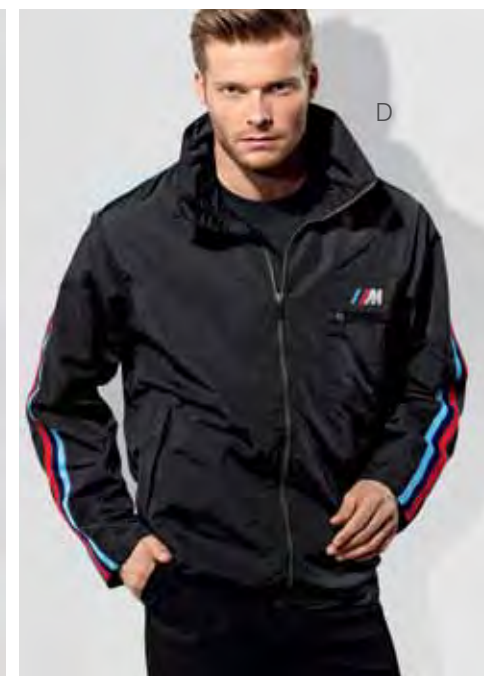

A. Men's M Nylon Jacket $181. Windproof and water-repellent nylon jacket has integrated hood with a rip-closure, front zip with rubberized M zip-pull, BMW M logo on chest. 100% nylon canvas. European fit. Imported.

		S	M	L	XL	XXL	XXXL
Anthracite	80 14 2 297	261	262	263	264	265	266

B. Men's M Hooded Shirt $106. Sporty pullover has silvertone-lined hood, embroidered M logo on chest and two front pockets. 95% cotton, 5% elastane. European fit. Imported.

		S	M	L	XL	XXL	XXXL
Anthracite	80 14 2 304	484	485	486	487	488	489

C. Men's M Jacket $200. Water-repellent, lightweight jacket has four patch pockets, inside pocket and sturdy two-way zip. Lined with sporty red mesh fabric and identified with BMW M logo on front left pocket. 100% polyester. European fit. Imported.

		S	M	L	XL	XXL	XXXL
Anthracite	80 12 2 211	730	731	732	733	734	735

D. Men's M Nylon Jacket $100. Wind and water-repellent jacket features stand-up collar and one inner and two outer pockets. Identified with BMW M logo on front left pocket and M stripes across shoulders and sleeves. 100% nylon. European fit. Imported.

		S	M	L	XL	XXL	XXXL
Anthracite	80 12 2 166	201	202	203	204	205	-
Anthracite	80 12 2 181	-	-	-	-	-	582