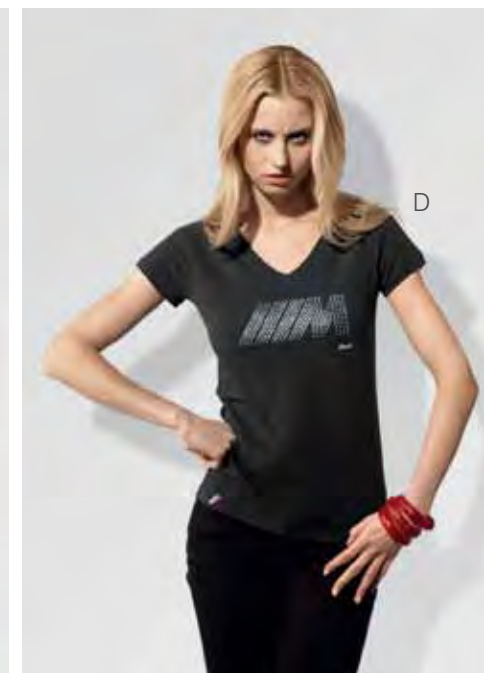

A. **Ladies' M Polo Shirt** $60. Sporty V-neck polo features a contemporary 3-button placket and flat knit cuffs with the BMW M stripes design. 95% cotton, 5% elastane. European fit. Imported.

		S	M	L	XL	XXL
Black	80 14 2 211	749	750	751	752	753

B. **Ladies' M Blouse** $70. Classic blouse has princess seams for tailored fit, anthracite-colored buttons and red inner placket and collar. BMW M logo on front left chest. 96% cotton, 4% elastane. European fit. Imported.

		S	M	L	XL	XXL
White	80 12 2 211	755	756	757	758	759

C. **Ladies' Sequined M Tee Shirt** $35. Stand-out tee shirt features large M logo in shiny sequins and is designed by Martina Bachmann, head of BMW M Interior Design. Features stripes below seam, carbon-style necktape and eye-catching raglan sleeves. 95% cotton, 5% elastane. European fit. Imported.

		S	M	L	XL
Anthracite	80 14 2 166	222	223	224	225

D. **Ladies' Studded M Tee Shirt** $35. Specially designed by K. J. Elmitt, exterior designer of BMW M vehicles. Tailored tee shirt features carbon-style necktape and BMW M stripes on the seam. 95% cotton, 5% elastane. European fit. Imported.

		S	M	L	XL
Anthracite	80 14 2 166	217	218	219	220