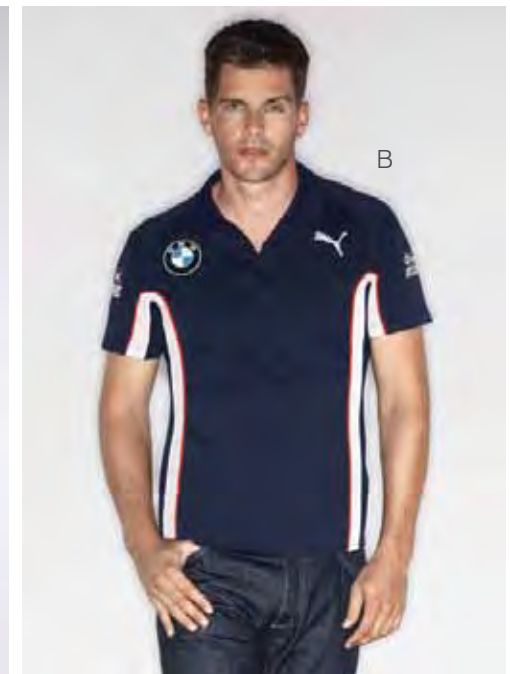

A. Men's Motorsport Polo Shirt $60. Contemporary polo is detailed with sporty BMW M stripes and a BMW Motorsport wordmark on sleeve. PUMA® logo at the nape of the neck. 100% cotton. European fit. Imported.

		S	M	L	XL	XXL
White	80 14 2 296	231	232	233	234	235

Available January 2013

B. Men's Motorsport DTM Team Polo Shirt $72. Sporty polo is detailed with BMW logo and PUMA® logo at chest, white and red stripes along the sides and BMW M stripes and sponsor logos on the sleeves. "Powered by BMW M" wordmark and BMW M logo at back hem and BMW Motorsport wordmark between the shoulders. 100% cotton. European fit. Imported.

		S	M	L	XL	XXL
Navy	80 14 2 296	226	227	228	229	230

Available January 2013

C. Men's Motorsport Tee $48. Bold, graphic tee sports the BMW M stripes and logo. 100% cotton. European fit. Imported.

		S	M	L	XL	XXL
White	80 14 2 296	236	237	238	239	240

Available January 2013

D. Ladies' Motorsport Polo Shirt $60. Lightly tailored polo features BMW M stripes design and BMW Motorsport wordmark on the right shoulder. Detailed with red decorative seams along the sides and PUMA® logo at the nape of the neck. 100% cotton. European fit. Imported.

		S	M	L	XL	XXL
White	80 14 2 296	241	242	243	244	245

Available January 2013