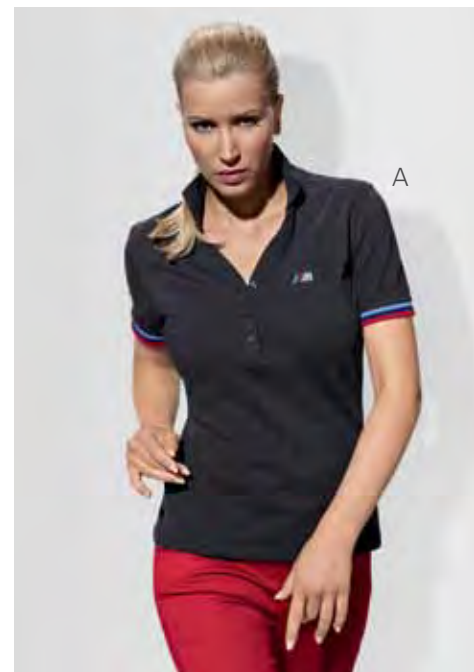

A. **Ladies' M Polo Shirt** $60. Sporty V-neck polo features a contemporary 3-button placket and flat knit cuffs with the BMW M stripes design. 95% cotton, 5% elastane. European fit. Imported.

		S	M	L	XL	XXL
Black	80 14 2 211	749	750	751	752	753

B. **Ladies' M Blouse** $70. Classic blouse has princess seams for tailored fit, anthracite-colored buttons and red inner placket and collar. BMW M logo on front left chest. 96% cotton, 4% elastane. European fit. Imported.

		S	M	L	XL	XXL
White	80 12 2 211	755	756	757	758	759

C. **Ladies' Sequined M Tee Shirt** $35. Stand-out tee shirt features large M logo in shiny sequins and is designed by Martina Bachmann, head of BMW M Interior Design. Features stripes below seam, carbon-style necktape and eye-catching raglan sleeves. 95% cotton, 5% elastane. European fit. Imported.

		S	M	L	XL
Anthracite	80 14 2 166	222	223	224	225

D. **Ladies' Studded M Tee Shirt** $35. Specially designed by K. J. Elmitt, exterior designer of BMW M vehicles. Tailored tee shirt features carbon-style necktape and BMW M stripes on the seam. 95% cotton, 5% elastane. European fit. Imported.

		S	M	L	XL
Anthracite	80 14 2 166	217	218	219	220