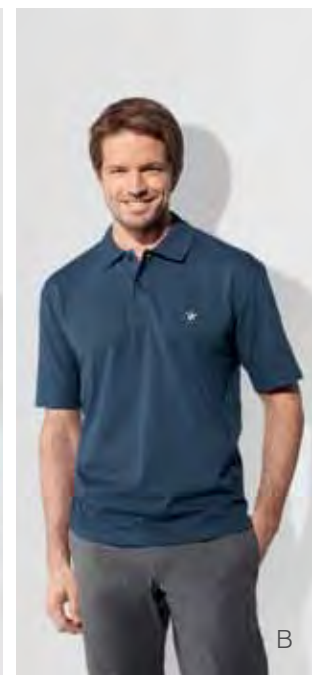

A. Men's Tee Shirt $28. Classic tee shirt with round neckline and embroidered BMW logo is crafted from certified organic cotton and produced in an environmentally friendly facility. 100% organic cotton. European fit. Imported.

		S	M	L	XL	XXL	XXXL
Dark Blue	80 14 2 166	737	738	739	740	741	-
Dark Blue	80 14 2 180	-	-	-	-	-	633
Black	80 14 2 166	742	743	744	745	746	-
Black	80 14 2 180	-	-	-	-	-	634
White	80 14 2 166	732	733	734	735	736	-
White	80 14 2 180	-	-	-	-	-	632

B. Men's Polo Shirt $68. Solid polo shirt has stylish collar, 2-button placket and BMW logo embroidered at chest. Crafted from certified organic cotton and produced in an environmentally friendly facility. 100% organic cotton. European fit. Imported.

		S	M	L	XL	XXL	XXXL
White	80 14 2 166	747	748	749	750	751	-
White	80 14 2 180	-	-	-	-	-	635
Dark Blue	80 14 2 166	752	753	754	755	756	-
Dark Blue	80 14 2 180	-	-	-	-	-	636
Black	80 14 2 166	757	758	759	760	761	-
Black	80 14 2 180	-	-	-	-	-	637