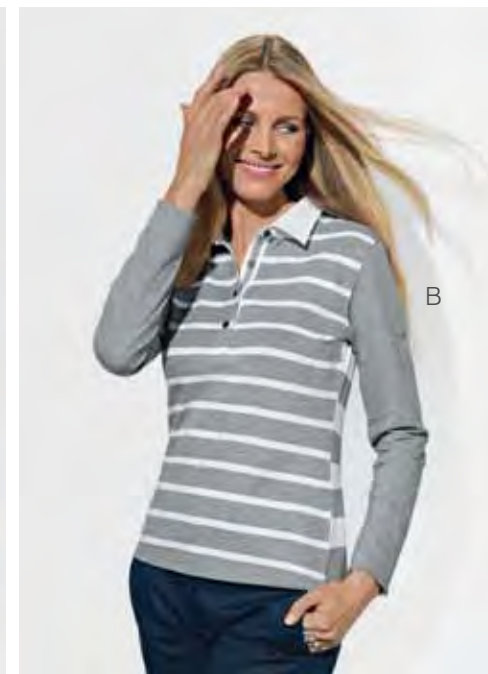

A. **Ladies' Longsleeve** $46. Scoop neck features $\frac{3}{4}$ sleeves, white insets on cuffs and neckline and a decorative seam. BMW wordmark on left upper sleeve. 95% cotton, 5% elastane. European fit. Imported.

		S	M	L	XL	XXL
Light Blue	80 14 2 211	505	506	507	508	509

B. **Ladies' Rugby Shirt** $80. Stylish rugby shirt has slim stripes on front and wide stripes on back. Features 4-button placket, white decorative seams and BMW wordmark on left upper sleeve. 95% cotton, 5% elastane. European fit. Imported.

		S	M	L	XL	XXL
Gray Striped	80 14 2 211	511	512	513	514	515

C. **Ladies' Hooded Sweat Jacket** $105. Zip-up jacket features removable hood, two zip pockets and contrasting gray cuffs. BMW wordmark on chest. 90% cotton, 10% polyester. European fit. Imported.

		S	M	L	XL	XXL
Dark Blue	80 14 2 211	517	518	519	520	521

D. **Ladies' Jacket** $175. Lightly padded jacket has fixed integrated waistcoat, five outer pockets, two inner pockets and embroidered BMW wordmark on front left chest. 100% polyester, PU coated. European fit. Imported.

		S	M	L	XL	XXL
Black	80 12 2 211	529	530	531	532	533