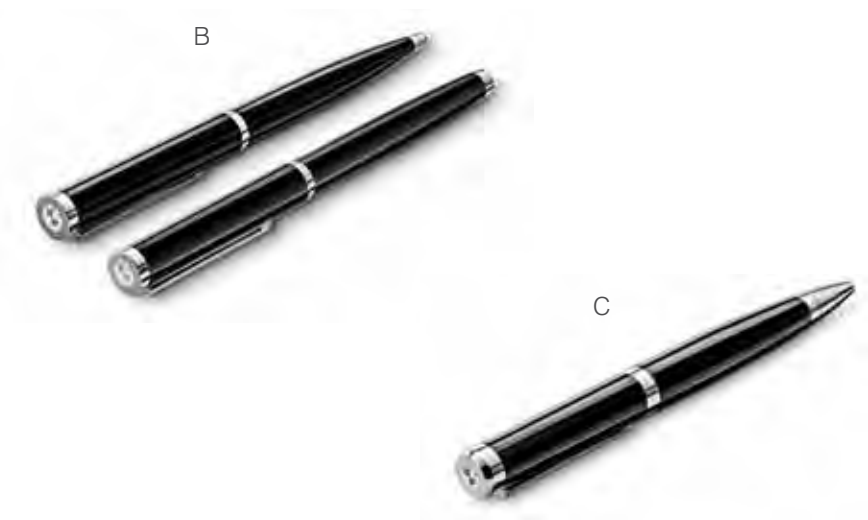

A. **Notebook** $10. Convenient notebook features sturdy cover, 50 squared and 50 unlined pages and an embossed BMW logo. Approx. 6" h x 4" w. Imported.
Dark Blue or Light Blue   80 56 2 211 968

B. **Pen Set** $155. Functional ballpoint and classic fountain pen – superb ergonomic design, high-gloss black finish and rhodium components. Decorative BMW engraving on the cap and on the clip and central ring. Set is delivered in a decorative gift wrap.
Refill tip size: medium; fountain pen nib size: broad.
80 24 2 217 298

C. **Ballpoint Pen** $95. Ballpoint pen features high-gloss black finish and rhodium components. Has BMW engraving on the cap and central ring.
80 24 2 217 297