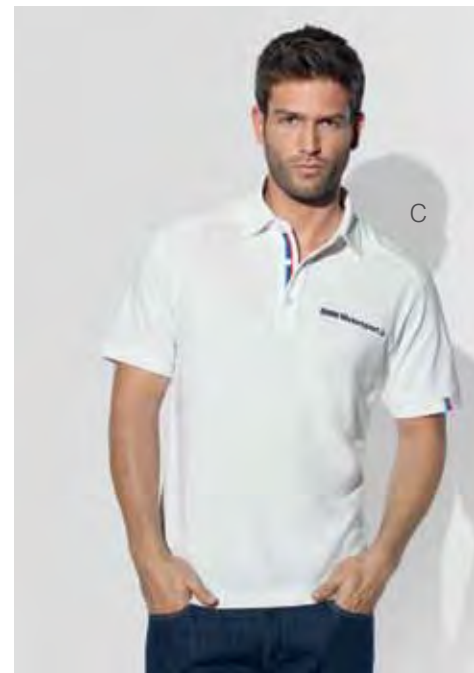

A. **Men's Motorsport Jacket** $111. Lightweight jacket has quilted detail along sleeves and pressed studs at collar. 100% nylon outer fabric. 100% cotton lining. European fit. Imported.

		S	M	L	XL	XXL
Navy	80 30 2 207	881	882	883	884	885

B. **Men's Motorsport Hoodie** $90. Drawstring hooded pullover features large pouch pocket, BMW Motorsport wordmark on chest and M stripes on hood and cuff. 100% polyester. European fit. Imported.

		S	M	L	XL	XXL
Navy	80 30 2 207	876	877	878	879	880

C. **Men's Motorsport Polo** $54. Contemporary polo has 3-button M stripe placket and M stripe detail on sleeve edge. 100% cotton piqué. European fit. Imported.

		S	M	L	XL	XXL
White	80 30 2 207	861	862	863	864	865

D. **Men's Motorsport Polo** $54. Sporty polo has 3-button placket and dual-layer styling at sleeves and hem. 100% cotton. European fit. Imported.

		S	M	L	XL	XXL
Navy	80 30 2 207	856	857	858	859	860