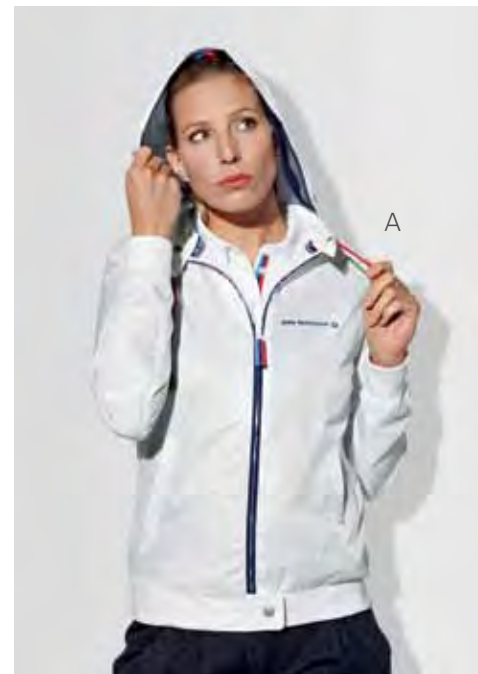

A. **Ladies' Motorsport Jacket.** $111. Wind and water-repellent jacket has front zip with side slit pockets and hood. Features quilting detail on hood and shoulders. 100% polyester outer fabric. 100% cotton lining. European fit. Imported.

		S	M	L	XL
White	80 30 2 207	912	913	914	915

B. **Ladies' Motorsport Sweat Jacket.** $89. Zip-up jacket is lightly tailored with front zip pouch pockets and quilted detail on sleeves. BMW Motorsport detail on sleeve. Powered by M on back of jacket. 100% polyester. European fit. Imported.

		S	M	L	XL
Navy	80 30 2 207	907	908	909	910

C. **Ladies' Motorsport Tank Top** $34. Sleeveless tank features 4-button placket and sporty two-layer design has an additional white top on the inside. BMW M stripe patch on the hem. 100% cotton. European fit. Imported.

		S	M	L	XL
Navy	80 30 2 207	897	898	899	900

D. **Ladies' Motorsport Polo** $54. Fashionable polo has 4-button M stripe placket and detail on sleeve edge. 100% cotton piqué. European fit. Imported.

		S	M	L	XL
White	80 30 2 207	902	903	904	905