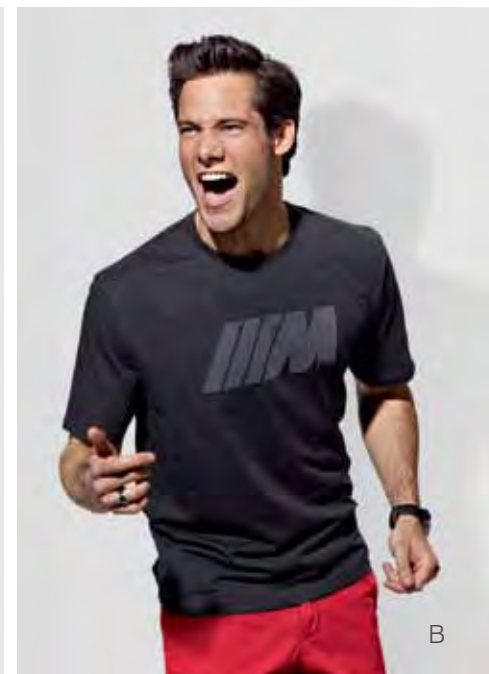

A. **Men's M Tee** $40. Sporty tee features M stripe on front left chest and back neck, flat-knit V neckline. 100% cotton. European fit. Imported.

		S	M	L	XL	XXL	XXXL
Red	80 14 2 211	694	695	696	697	698	699

B. **Men's M Rubber Print Tee** $45. Bold tee features carbon-style neck tape and rubberized BMW M logo on front and left sleeve. 100% cotton. European fit. Imported.

		S	M	L	XL	XXL
Anthracite	80 14 2 211	700	701	702	703	704

C. **Men's M Polo Shirt** $55. Sporty polo shirt has 2-button placket, M stripes along cuffs and back neck and BMW M logo on front left chest. 100% cotton. European fit. Imported.

		S	M	L	XL	XXL	XXXL
Anthracite	80 14 2 211	706	707	708	709	710	711
White	80 14 2 211	712	713	714	715	716	717

A

B

C

C