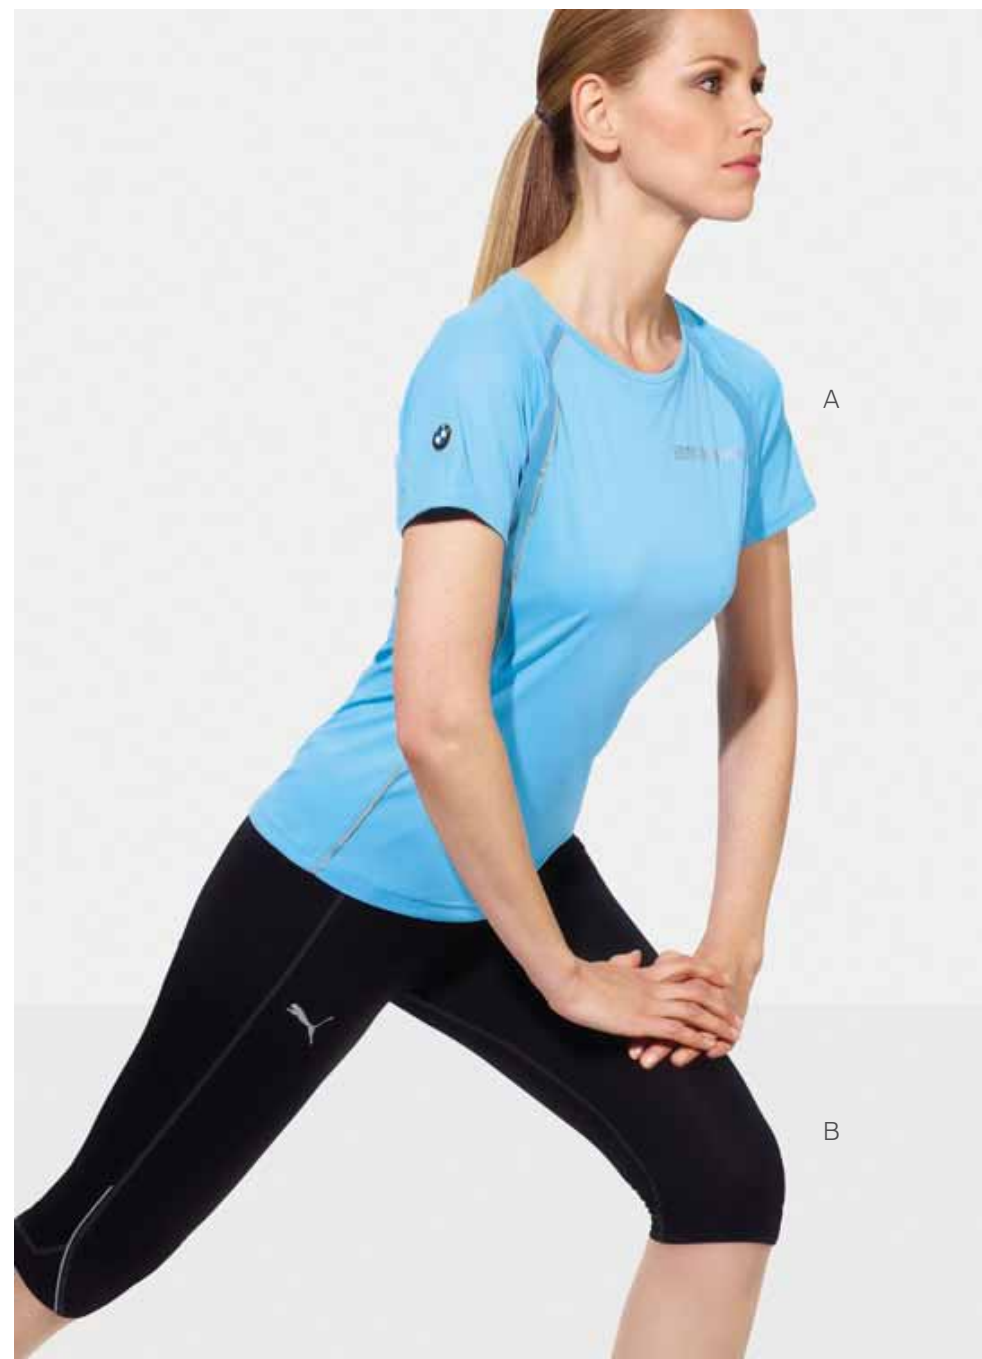

A. **Ladies' Tee** $54. High-performance round neck tee constructed of special PUMA® ultimate sports performance fabric that manages moisture so you stay dry and comfortable. Features silver reflective PUMA® logo and BMW Athletics print. 100% polyester; interlock; UV resistant, wicking finish. European fit. Imported.

		S	M	L	XL
Light Blue	80 14 2 231	742	743	744	745

B. **Ladies' ¾ Running Pants** $54. Comfortable PUMA® pants are constructed with mesh inserts for flexibility and ease of movement. Features handy back key pocket for small items. 92% polyester, 8% elastane. European fit. Imported.

		S*	M	L	XL
Black	80 14 2 231	767	768	769	770

* Size S available April 2013