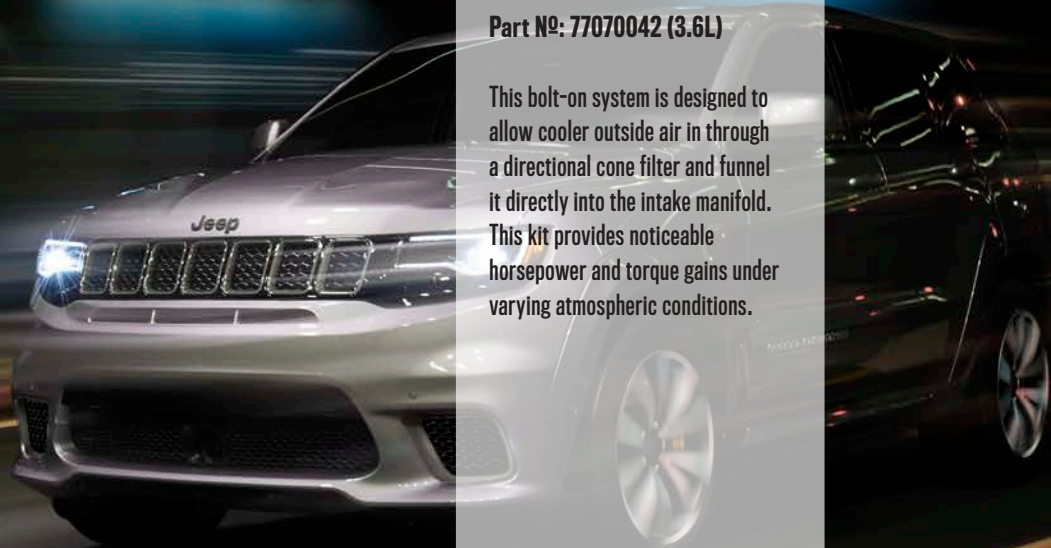

Part No: 77070041 (5.7L)

Part No: 77070042 (3.6L)

This bolt-on system is designed to allow cooler outside air in through a directional cone filter and funnel it directly into the intake manifold. This kit provides noticeable horsepower and torque gains under varying atmospheric conditions.