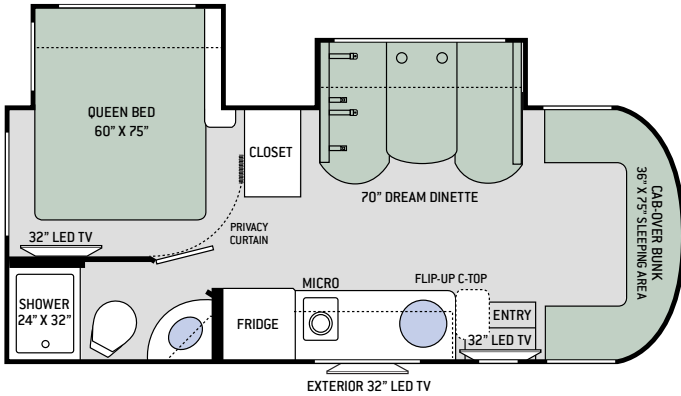

Floor Plans

24SS

Specifications

	24SR	24SS	24ST	24SV
Chassis	Mercedes-Benz Sprinter	Mercedes-Benz Sprinter	Mercedes-Benz Sprinter	Mercedes-Benz Sprinter
Gross Vehicle (GVWR)	11,030	11,030	11,030	11,030
Gross Combined (GCWR)	15,250	15,250	15,250	15,250
Wheel Base	170.3"	170.3"	170.3"	170.3"
Exterior Length (w/o ladder)	25'-7"	25'-1"	26'	26'
Exterior Height (w/ AC)	10'-10"	10'-10"	10'-10"	10'-10"
Exterior Width (w/o mirrors)	90"	90"	90"	90"
Interior Height (living area)	80"	80"	80"	80"
Awning Size	15'	15'	15'	15'
Fuel (gal)	26.4	26.4	26.4	26.4
LPG (lbs)	68.2	68.2	68.2	68.2
Fresh/Waste/Gray Water (gal)	36 / 22 / 24	36 / 38 / 35	42 / 22 / 24	36 / 35 / 35
Water Heater (gal)	Instant Tankless	Instant Tankless	Instant Tankless	Instant Tankless
Furnace (BTUs)	30,000	30,000	30,000	30,000
Exterior Storage Capacity (cu. ft.)	57.8	35.5	64.5	39.8