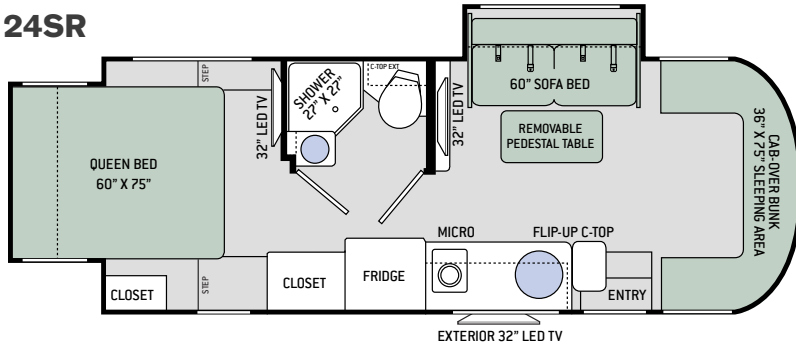

Floor Plans

24SR