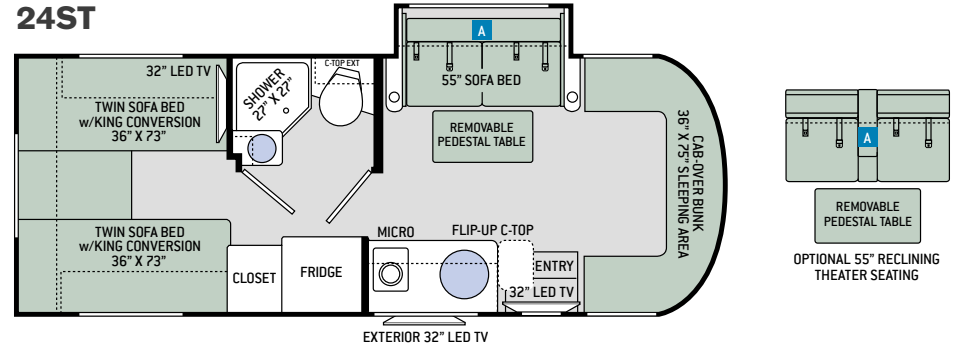

Floor Plans

24ST

Specifications

	24SR	24SS	24ST	24SV
Chassis	Mercedes-Benz Sprinter	Mercedes-Benz Sprinter	Mercedes-Benz Sprinter	Mercedes-Benz Sprinter
Gross Vehicle (GVWR)	11,030	11,030	11,030	11,030
Gross Combined (GCWR)	15,250	15,250	15,250	15,250
Wheel Base	170.3"	170.3"	170.3"	170.3"
Exterior Length (w/o ladder)	25'-7"	25'-1"	26'	26'
Exterior Height (w/ AC)	10'-10"	10'-10"	10'-10"	10'-10"
Exterior Width (w/o mirrors)	90"	90"	90"	90"
Interior Height (living area)	80"	80"	80"	80"
Awning Size	15'	15'	15'	15'
Fuel (gal)	26.4	26.4	26.4	26.4
LPG (lbs)	68.2	68.2	68.2	68.2
Fresh/Waste/Gray Water (gal)	36 / 22 / 24	36 / 38 / 35	42 / 22 / 24	36 / 35 / 35
Water Heater (gal)	Instant Tankless	Instant Tankless	Instant Tankless	Instant Tankless
Furnace (BTUs)	30,000	30,000	30,000	30,000
Exterior Storage Capacity (cu. ft.)	57.8	35.5	64.5	39.8