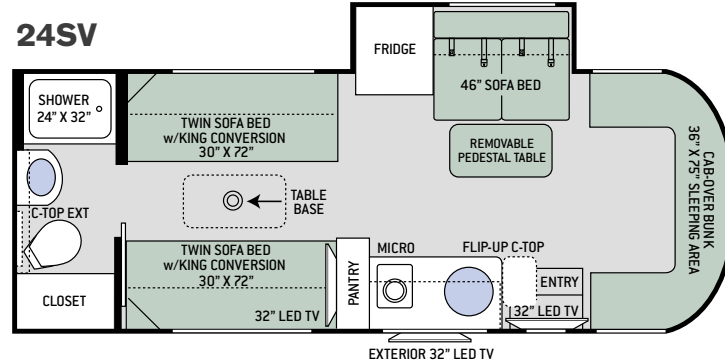

24SV

Specifications

	24SR	24SS	24ST	24SV
Chassis	Mercedes-Benz Sprinter	Mercedes-Benz Sprinter	Mercedes-Benz Sprinter	Mercedes-Benz Sprinter
Gross Vehicle (GVWR)	11,030	11,030	11,030	11,030
Gross Combined (GCWR)	15,250	15,250	15,250	15,250
Wheel Base	170.3"	170.3"	170.3"	170.3"
Exterior Length (w/o ladder)	25'-7"	25'-1"	26'	26'
Exterior Height (w/ AC)	10'-10"	10'-10"	10'-10"	10'-10"
Exterior Width (w/o mirrors)	90"	90"	90"	90"
Interior Height (living area)	80"	80"	80"	80"
Awning Size	15'	15'	15'	15'
Fuel (gal)	26.4	26.4	26.4	26.4
LPG (lbs)	68.2	68.2	68.2	68.2
Fresh/Waste/Gray Water (gal)	36 / 22 / 24	36 / 38 / 35	42 / 22 / 24	36 / 35 / 35
Water Heater (gal)	Instant Tankless	Instant Tankless	Instant Tankless	Instant Tankless
Furnace (BTUs)	30,000	30,000	30,000	30,000
Exterior Storage Capacity (cu. ft.)	57.8	35.5	64.5	39.8