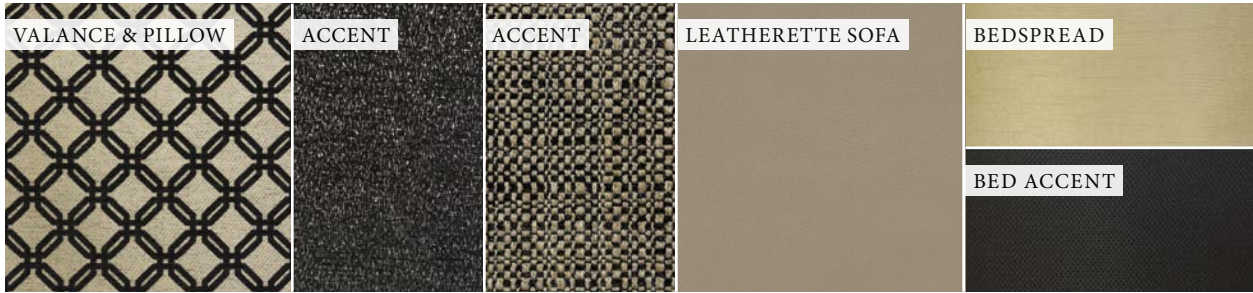

Interior Decor

NIGHTSCAPE

PEBBLESTONE

KITCHEN COUNTERTOP

DINETTE COUNTERTOP

RESIDENTIAL VINYL FLOORING

HIGH-GLOSS GLAZED MILAN CHERRY

HIGH-GLOSS GLAZED MONTEREY MAPLE