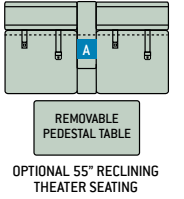

Floor Plans

24ST

Specifications

	24SR	24SS	24ST	24SV
Chassis	Mercedes-Benz Sprinter	Mercedes-Benz Sprinter	Mercedes-Benz Sprinter	Mercedes-Benz Sprinter
Gross Vehicle (GVWR)	11,030	11,030	11,030	11,030
Gross Combined (GCWR)	15,250	15,250	15,250	15,250
Wheel Base	170.3"	170.3"	170.3"	170.3"
Exterior Length (w/o ladder)	25'-7"	25'-1"	26'	26'
Exterior Height (w/ AC)	10'-10"	10'-10"	10'-10"	10'-10"
Exterior Width (w/o mirrors)	90"	90"	90"	90"
Interior Height (living area)	80"	80"	80"	80"
Awning Size	15'	15'	15'	15'
Fuel (gal)	26.4	26.4	26.4	26.4
LPG (lbs)	68.2	68.2	68.2	68.2
Fresh/Waste/Gray Water (gal)	36 / 22 / 24	36 / 38 / 35	42 / 22 / 24	36 / 35 / 35
Water Heater (gal)	Instant Tankless	Instant Tankless	Instant Tankless	Instant Tankless
Furnace (BTUs)	30,000	30,000	30,000	30,000
Exterior Storage Capacity (cu. ft.)	57.8	35.5	64.5	39.8