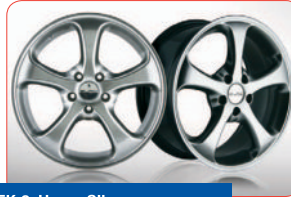

EK-2: Hyper Silver